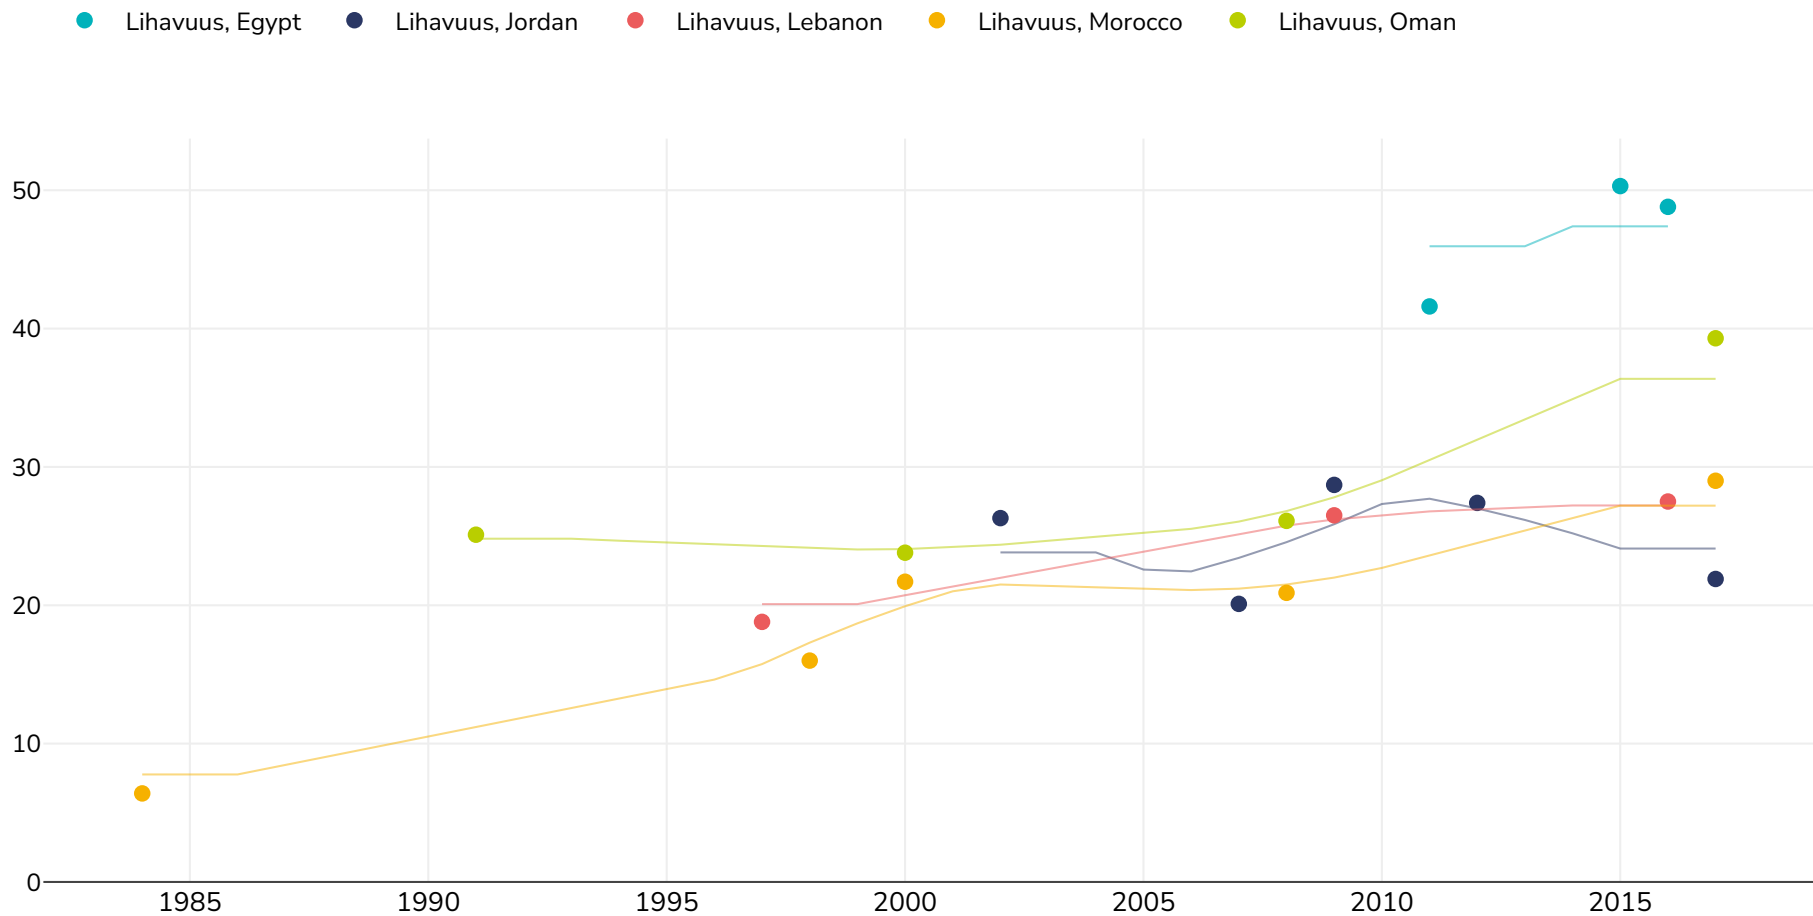

# Egypti: % Adults living with obesity in selected countries in the EMRO Region 1984-2017, valitut maat

## Naiset