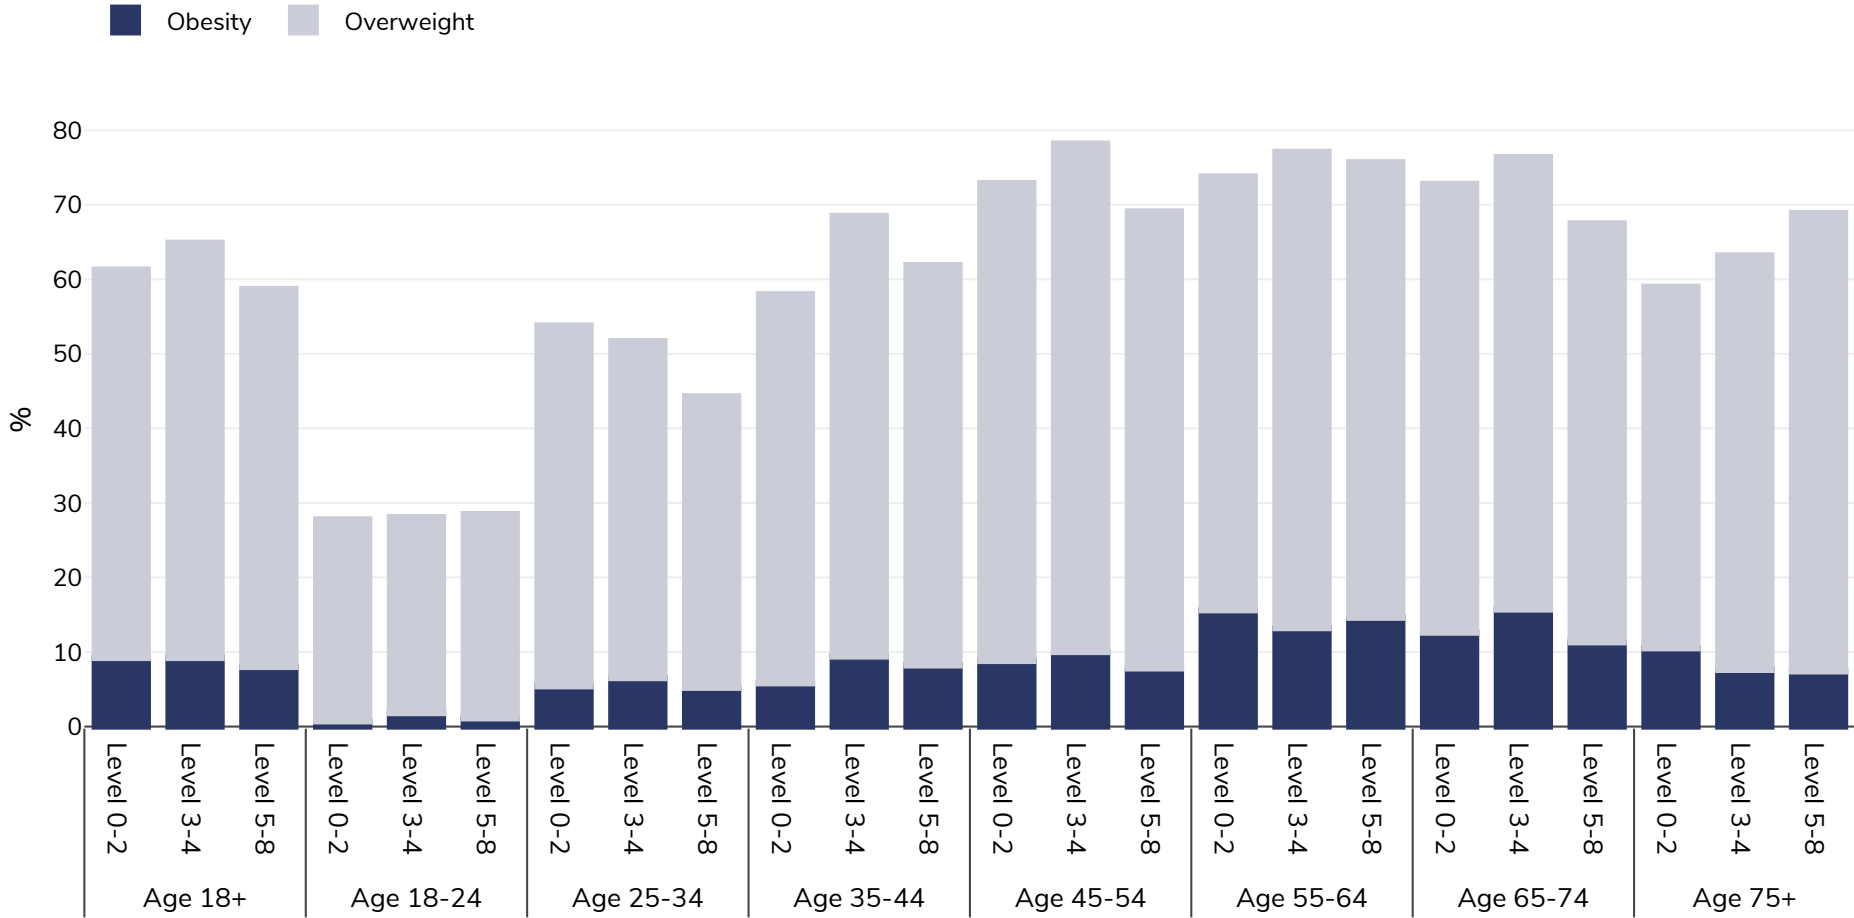

Romania: Overweight/obesity by age and education

Men, 2014

Survey type: Self-reported

Area covered: National

References: 2014 Eurostat Database: http://appsso.eurostat.ec.europa.eu/nui/show.do?dataset=hlth_ehis_bm1e&lang=en (last accessed 25.08.20)

Unless otherwise noted, overweight refers to a BMI between 25kg and 29.9kg/m², obesity refers to a BMI greater than 30kg/m².