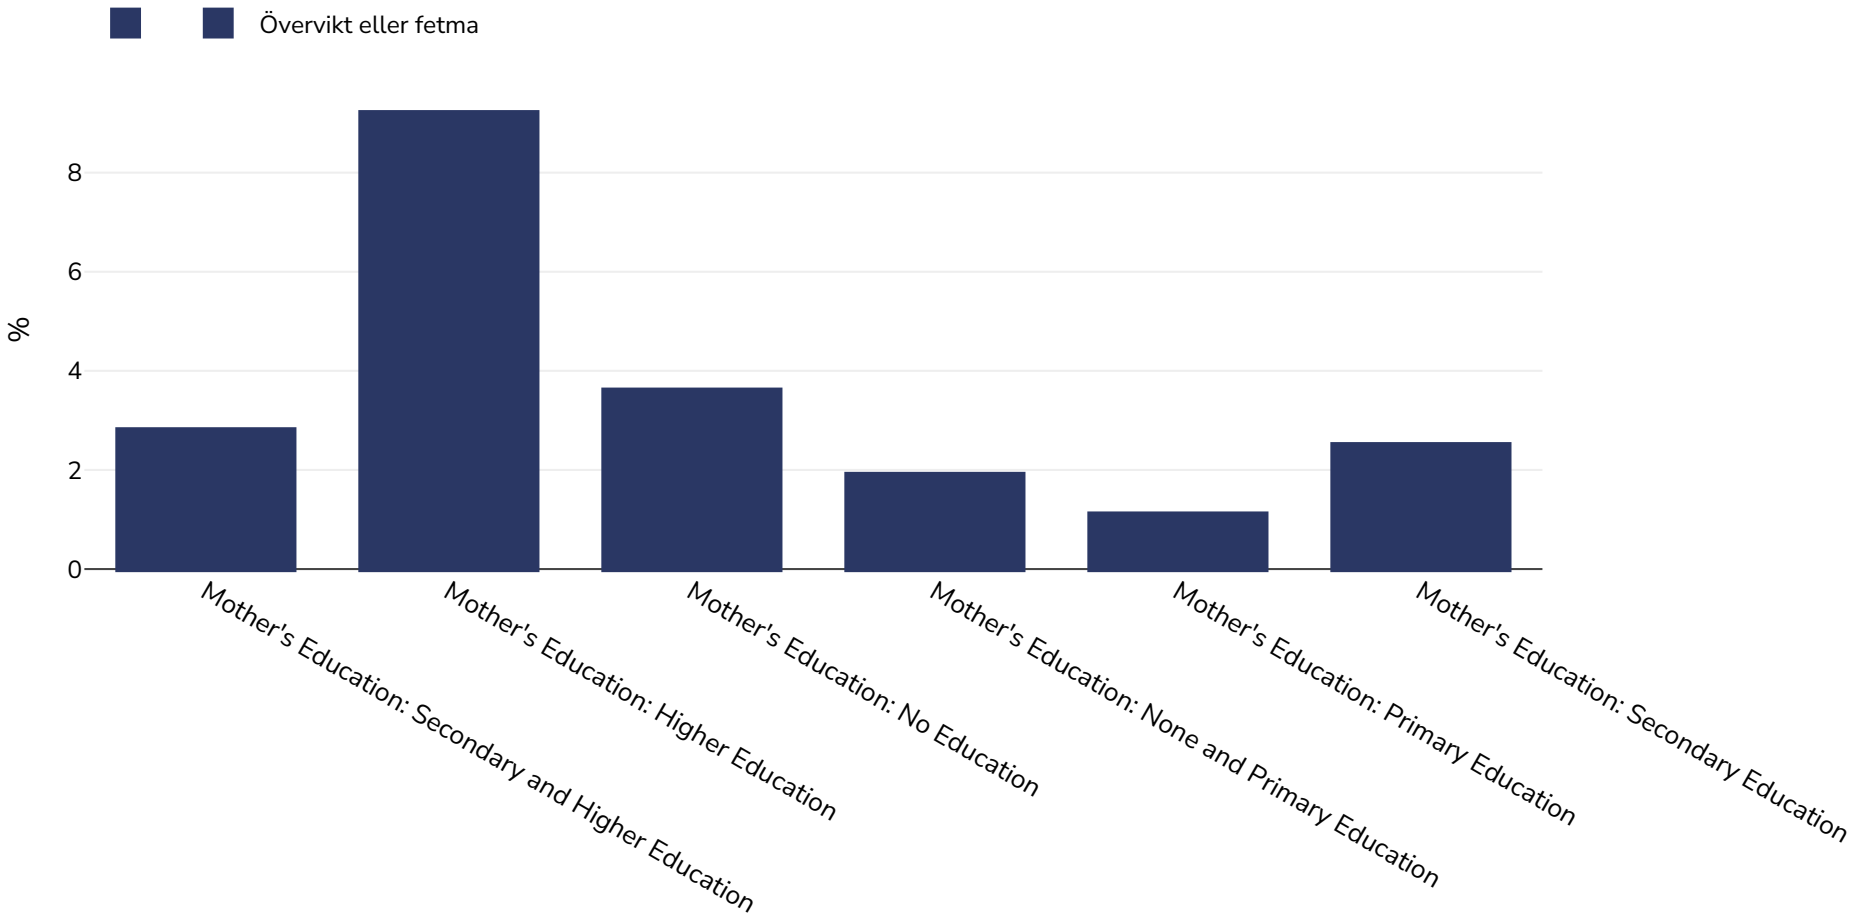

Vietnam: Overweight/obesity by education

Infants, 2000

Urvalsstorlek: 3023

Referenser: MICS: Multiple indicator cluster survey Viet Nam, 2000. New York: UNICEF, 2004. Standard tables

Anteckningar: UNICEF/WHO/World Bank Joint Child Malnutrition Estimates Expanded Database: Overweight (Survey Estimates), May 2023, New York. For more information about the methodology, please consult <https://data.unicef.org/resources/jme-2023-country-consultations/>