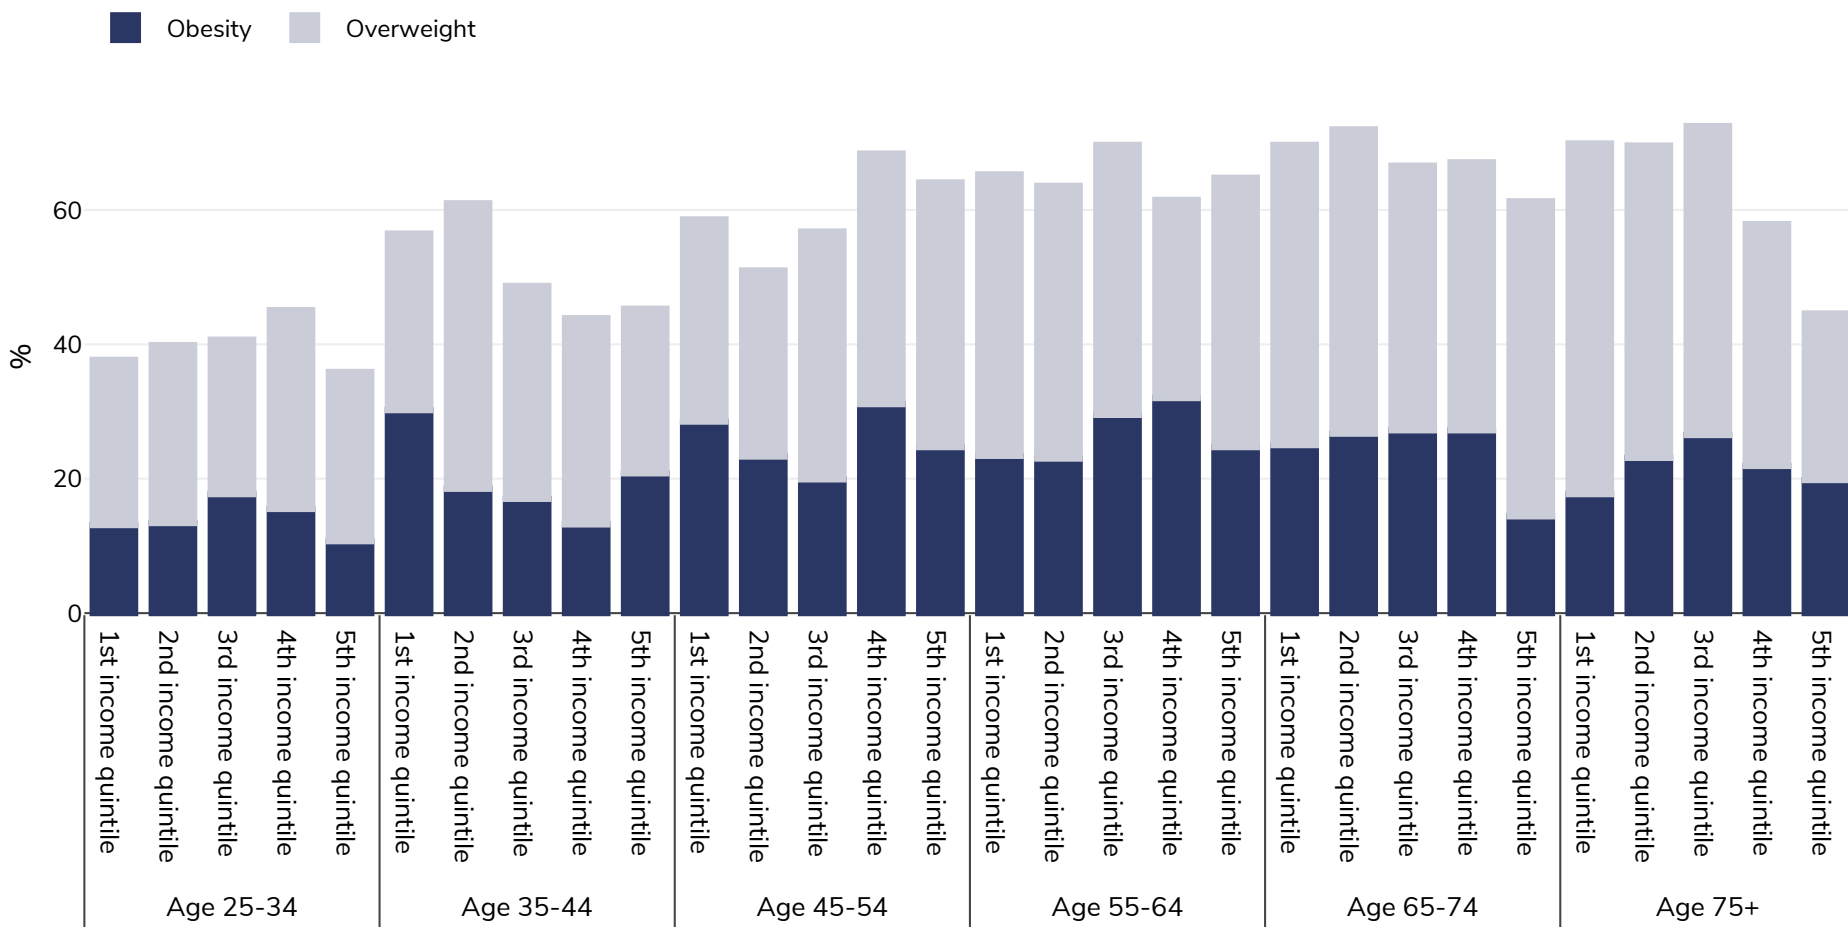

Finland: Overweight/obesity by age and socio-economic group

Women, 2019

Survey type: Self-reported

Area covered: National

References: Eurostat 2019. Available at https://appsso.eurostat.ec.europa.eu/nui/show.do?dataset=hlth_ehis_bm1i&lang=en (last accessed 09.08.21).

Notes: NB. Some age ranges missing due to insufficient data to display by age & income quintile

Unless otherwise noted, overweight refers to a BMI between 25kg and 29.9kg/m², obesity refers to a BMI greater than 30kg/m².