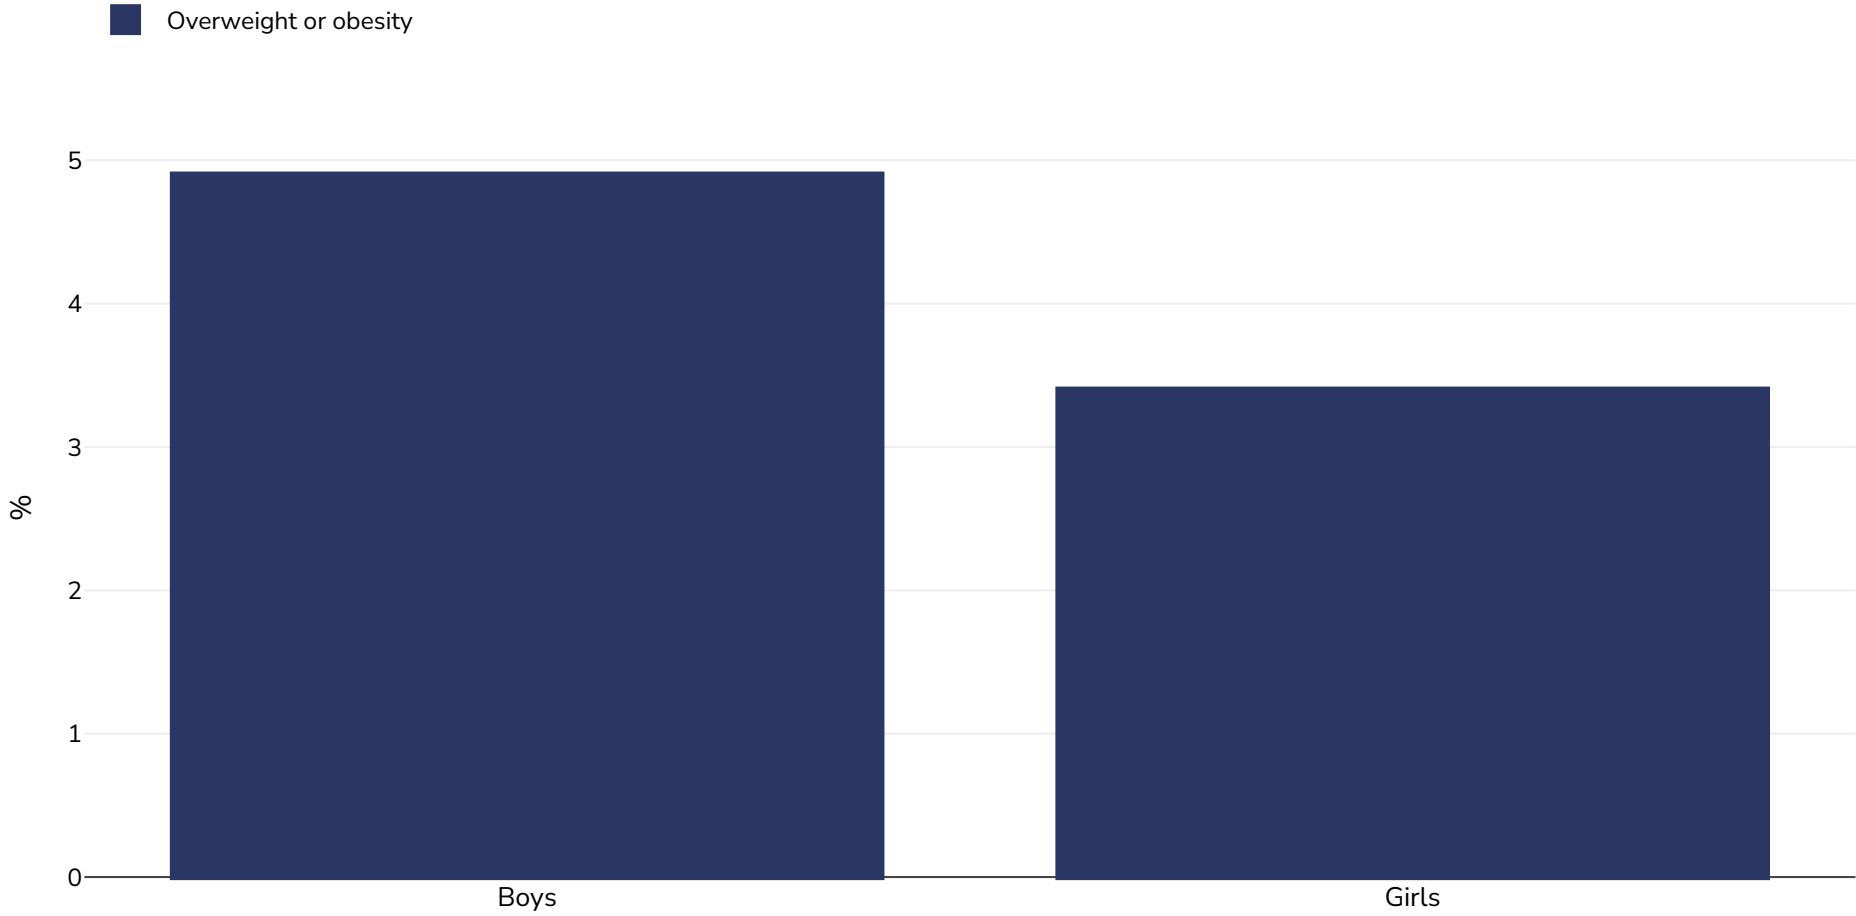

Philippines: Obesity prevalence

Children, 2003

Survey type:	Measured
Age:	12
Area covered:	National
References:	Philippine facts and figures 2003, Part II. Anthropometric Facts and Figures, FOOD AND NUTRITION RESEARCH INSTITUTE, Department of Science and Technology
Cutoffs:	Other