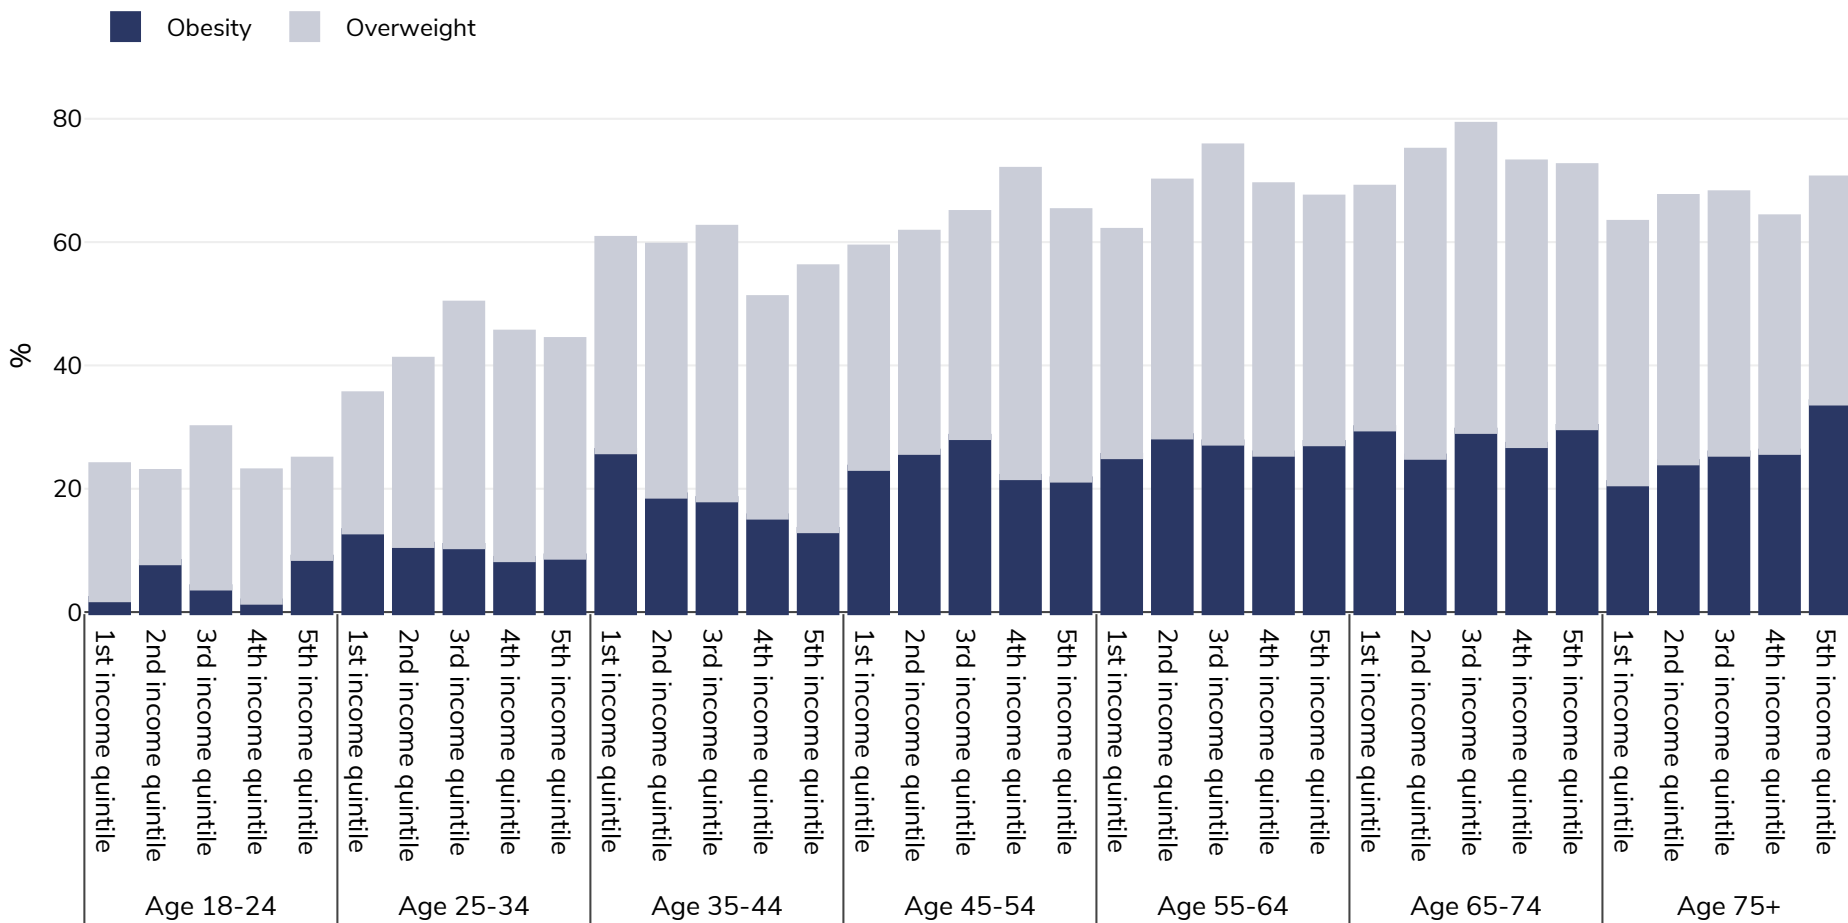

Poland: Overweight/obesity by age and socio-economic group

Adults, 2019

Survey type: Self-reported

Area covered: National

References: Eurostat 2019. Available at https://appsso.eurostat.ec.europa.eu/nui/show.do?dataset=hlth_ehis_bm1i&lang=en (last accessed 09.08.21).

Unless otherwise noted, overweight refers to a BMI between 25kg and 29.9kg/m², obesity refers to a BMI greater than 30kg/m².