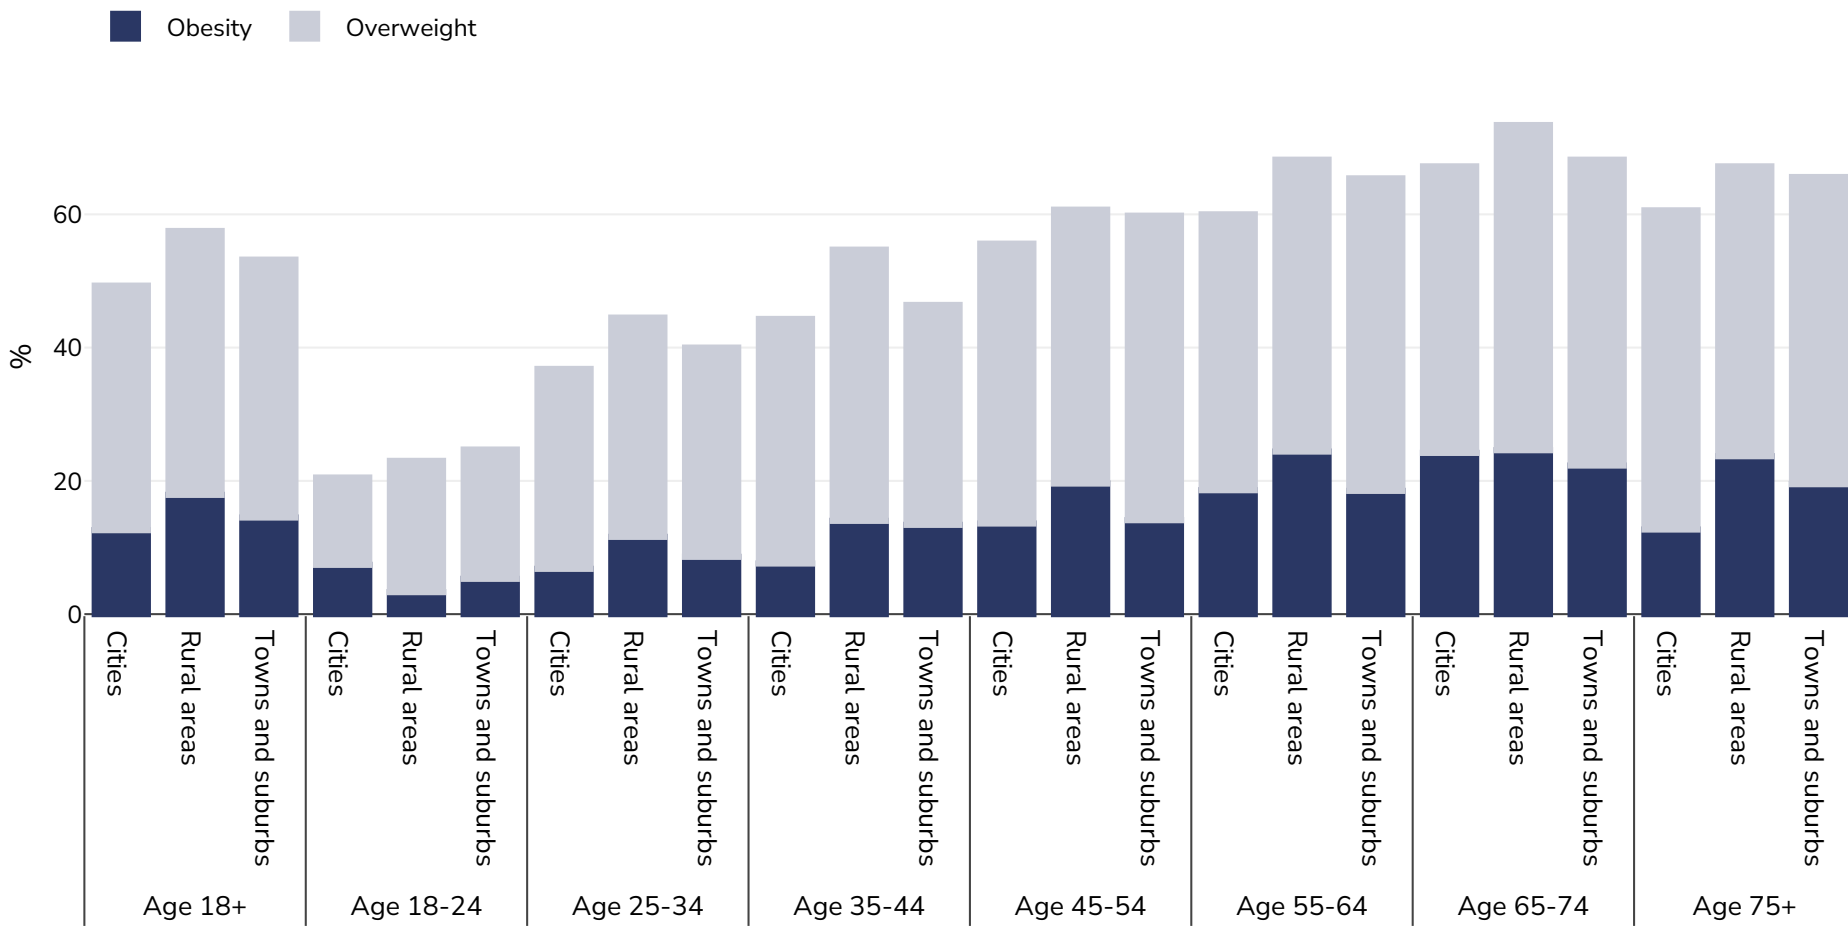

France: Overweight/obesity by age and region

Men, 2014

Survey type: Self-reported

Area covered: National

References: Eurostat http://appsso.eurostat.ec.europa.eu/nui/show.do?dataset=hlth_ehis_bm1u&lang=en (last accessed 25.08.20)

Unless otherwise noted, overweight refers to a BMI between 25kg and 29.9kg/m², obesity refers to a BMI greater than 30kg/m².