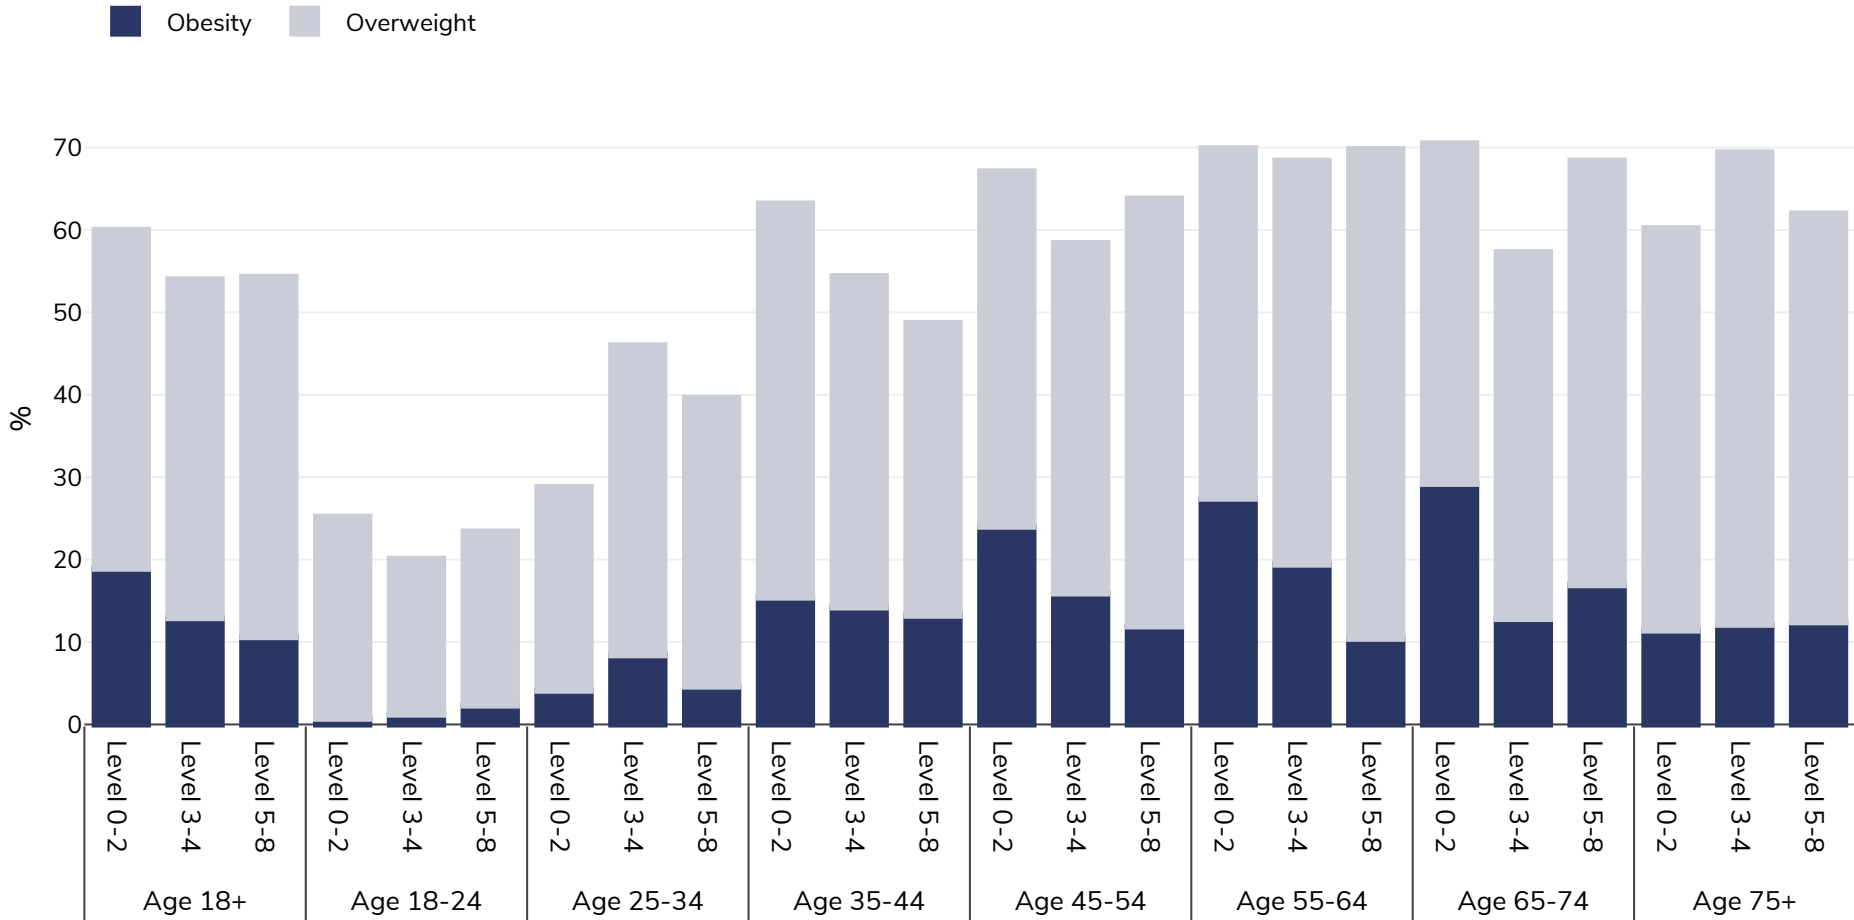

Belgium: Overweight/obesity by age and education

Men, 2014

Survey type: Self-reported

Area covered: National

References: Eurostat Database: http://appsso.eurostat.ec.europa.eu/nui/show.do?dataset=hlth_ehis_bm1e&lang=en (last accessed 25.08.20)

Unless otherwise noted, overweight refers to a BMI between 25kg and 29.9kg/m², obesity refers to a BMI greater than 30kg/m².