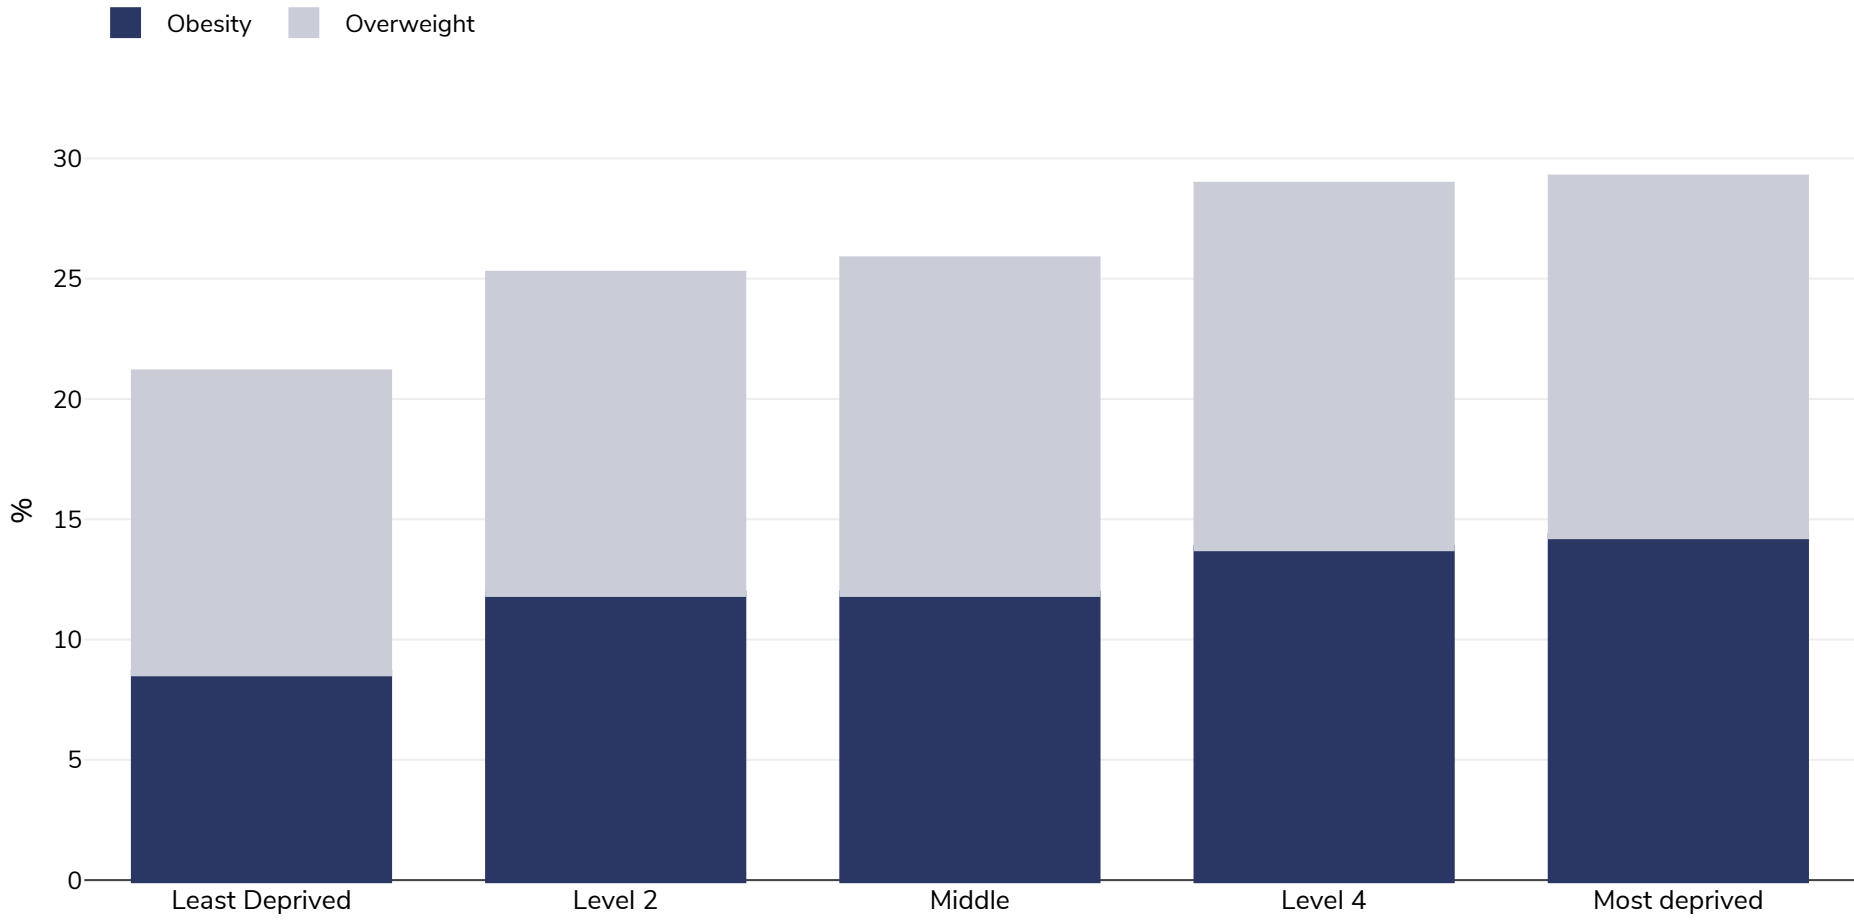

Wales: Overweight/obesity by socio-economic group

Boys, 2017-2018

Survey type:	Measured
Age:	4-5
Sample size:	32160
Area covered:	National
References:	Welsh Child Measurement Programme 2017-18 - http://www.wales.nhs.uk/sitesplus/888/page/67795 (last accessed 8.03.19)
Notes:	UK 90 Growth Reference. 85th & 95th Centile
Cutoffs:	Other