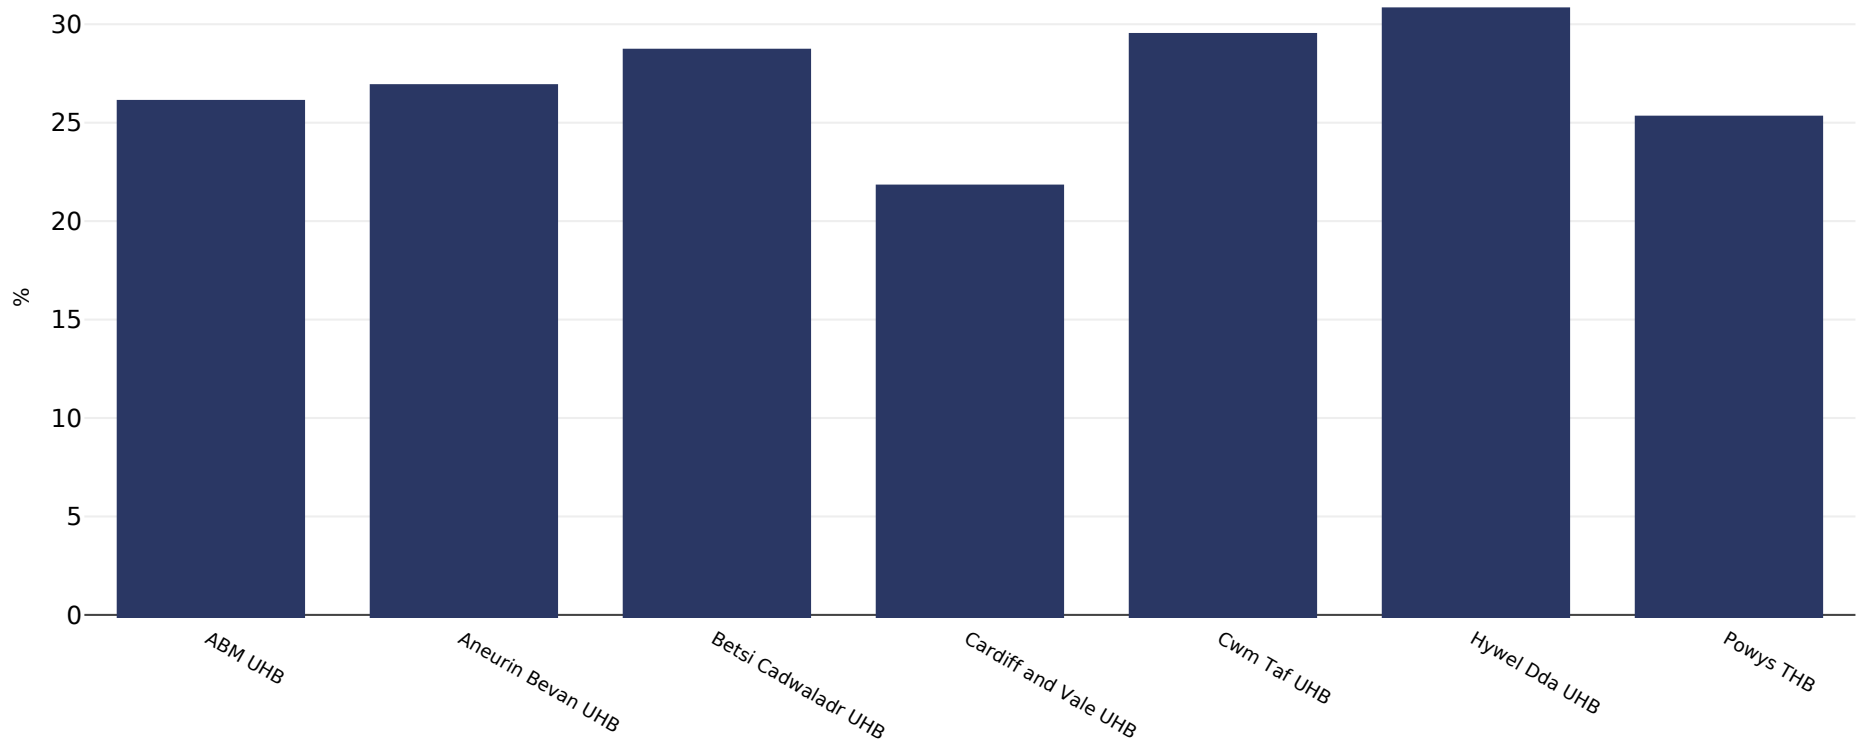

Overweight/obesity by socio-economic group

2014-2015

Наднормено тегло или затлъстяване

Source:	Child Measurement Programme 2014-15.
URL:	http://www.wales.nhs.uk/sitesplus/documents/888/12318%20PHWO%20Child%20Measurement%20Eng%20August.pdf
Method:	85th/95th centile NOT IOTF cut off
Cutoffs:	Other