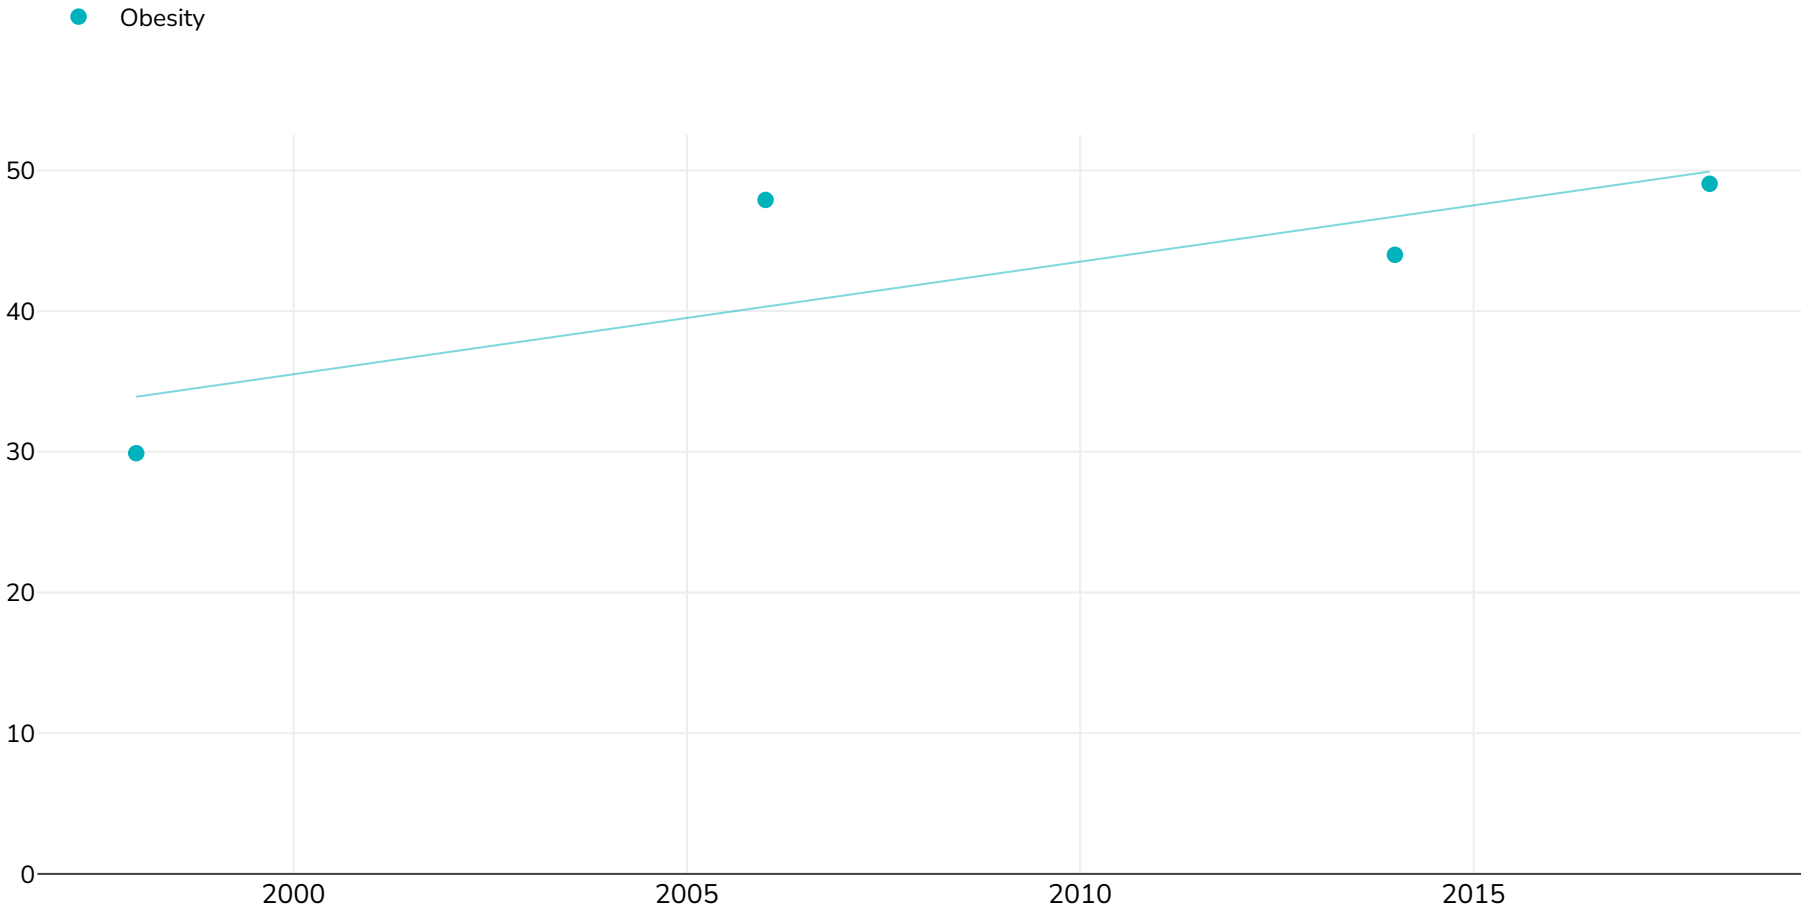

Kuwait: Kuwait obesity 1998 2018

Women

Survey type: Measured

References: For full details of references visit <https://data.worldobesity.org/>

Different methodologies may have been used to collect this data and so data from different surveys may not be strictly comparable. Please check with original data sources for methodologies used.