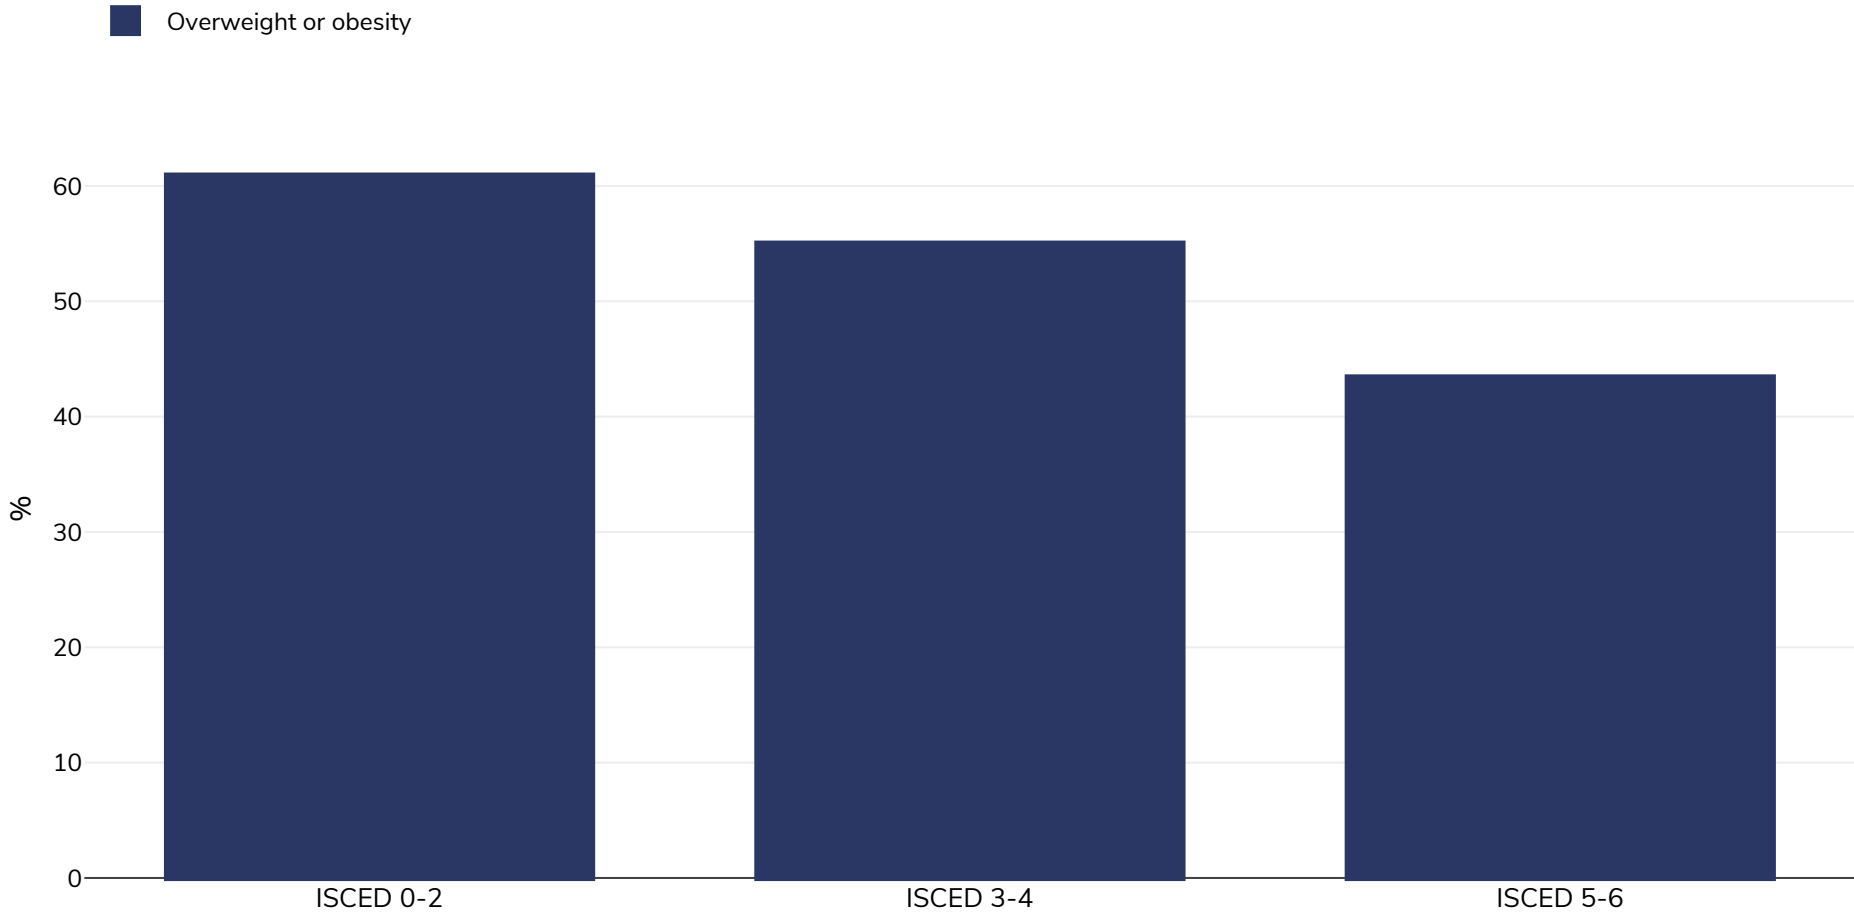

# Latvia: Overweight/obesity by education

Women, 2006-2009

<b>Survey type:</b>	Self-reported
<b>Age:</b>	18-74
<b>Area covered:</b>	National
<b>References:</b>	EUROSTAT data: <a href="http://ec.europa.eu/eurostat/statistics-explained/index.php/Overweight_and_obesity_-_BMI_statistics">ec.europa.eu/eurostat/statistics-explained/index.php/Overweight_and_obesity_-_BMI_statistics</a> (last accessed 20.5.15)

Unless otherwise noted, overweight refers to a BMI between 25kg and 29.9kg/m<sup>2</sup>, obesity refers to a BMI greater than 30kg/m<sup>2</sup>.