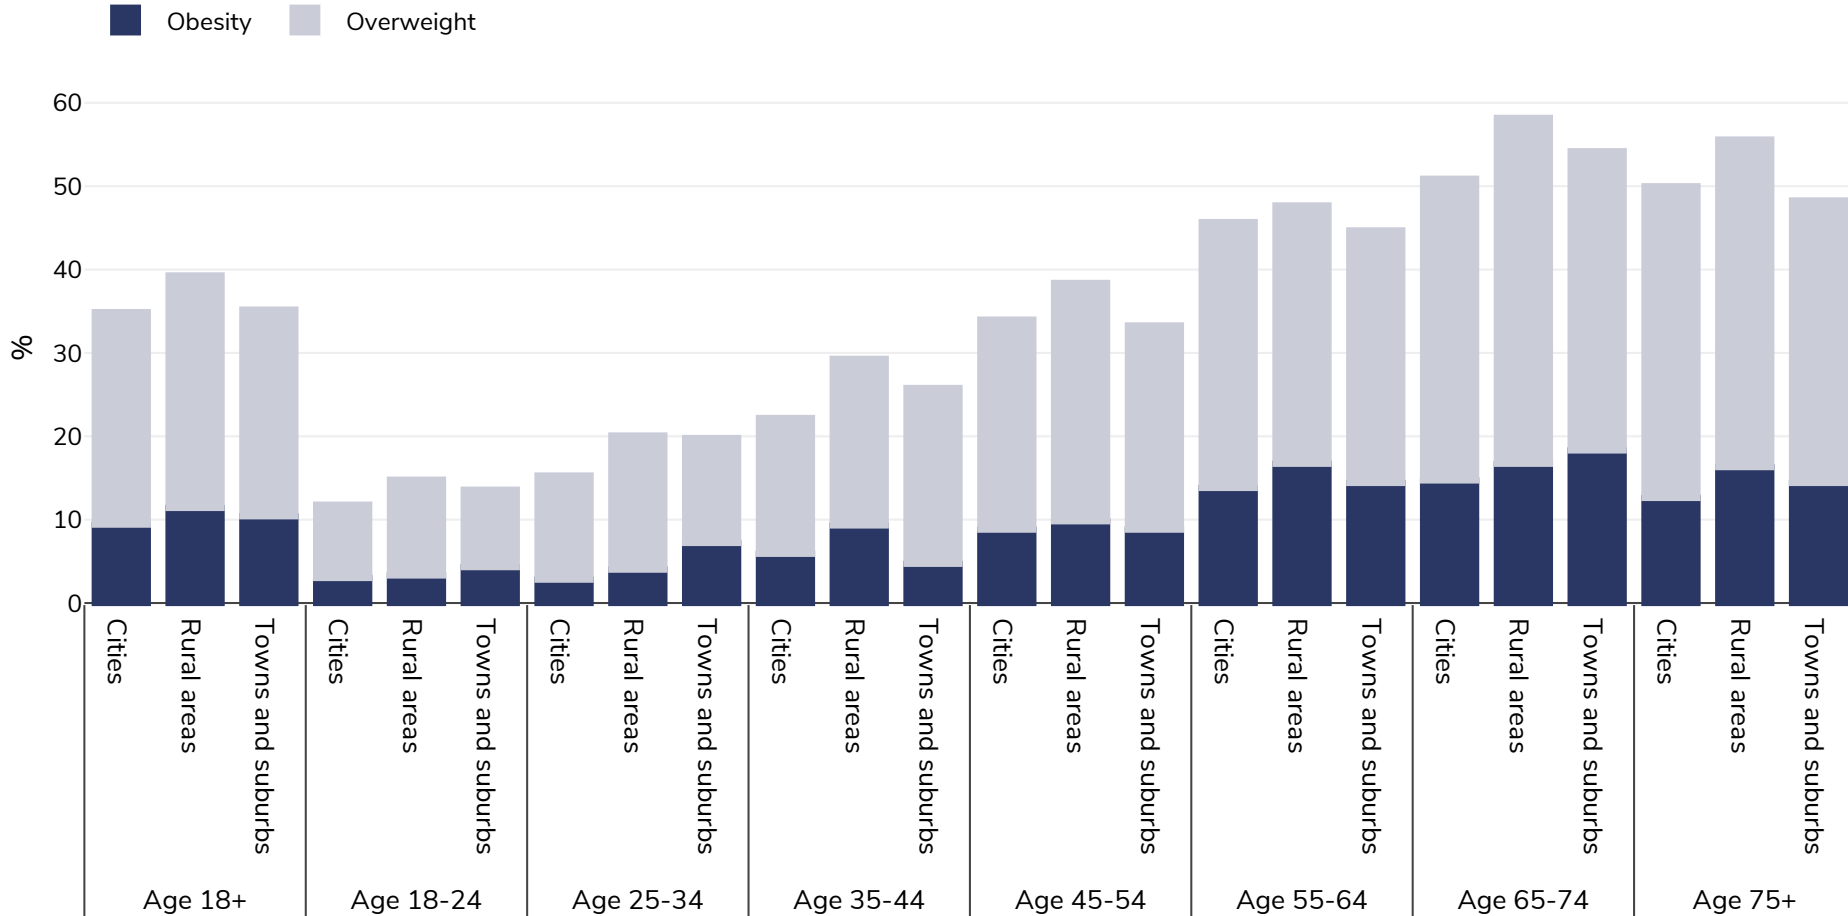

# Italy: Overweight/obesity by age and region

Women, 2014

Survey type: Self-reported

Area covered: National

References: Eurostat [http://appsso.eurostat.ec.europa.eu/nui/show.do?dataset=hlth\\_ehis\\_bm1u&lang=en](http://appsso.eurostat.ec.europa.eu/nui/show.do?dataset=hlth_ehis_bm1u&lang=en) (last access)

Unless otherwise noted, overweight refers to a BMI between 25kg and 29.9kg/m<sup>2</sup>, obesity refers to a BMI greater than 30kg/m<sup>2</sup>.