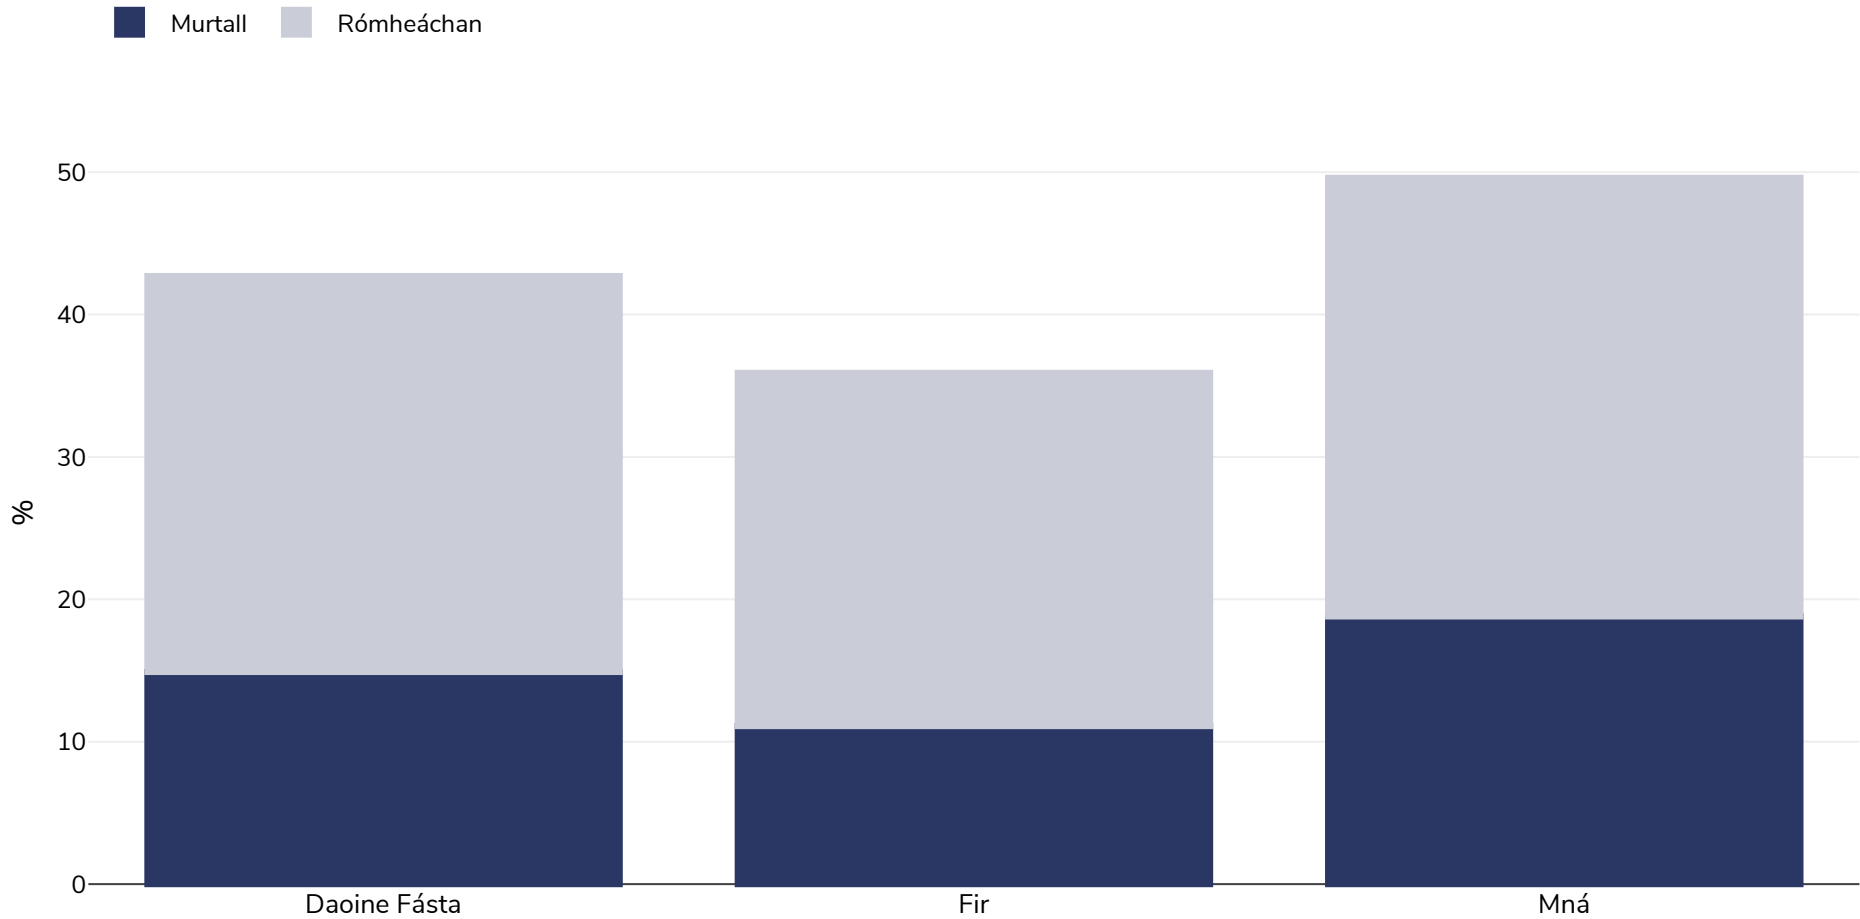

Vanuatú: Leitheadúlacht murtail

Daoine Fásta, 2013

Cineál an tsuirbhé:	Tomhaiste
Aois:	15-49
Samplamhéid:	3140
Ceantar Clúdaithe:	Náisiúnta
Tagairtí:	VNSO (Vanuatu National Statistics Office) and SPC (Secretariat of the Pacific Community). 2014. Vanuatu Demographic and Health Survey, 2013.
Nótaí:	Sample sizes. Women = 2012, Men = 1128

Sainmhínte (ar fáil i mBéarla amháin): NB. Combined adult data estimated. These estimates were calculated by weighting male and female survey results. Weighting based on World Bank Population % total female 2019 (<https://data.worldbank.org/indicator/SP.POP.TOTL.FE.ZS> - accessed 19.05.21)

Mura gcuirtear a mhalairt in iúl, is ionann rómheáchan agus ICM idir 25kg agus 29.9kg/m², is ionann murtall agus ICM níos mó ná 30kg/m².