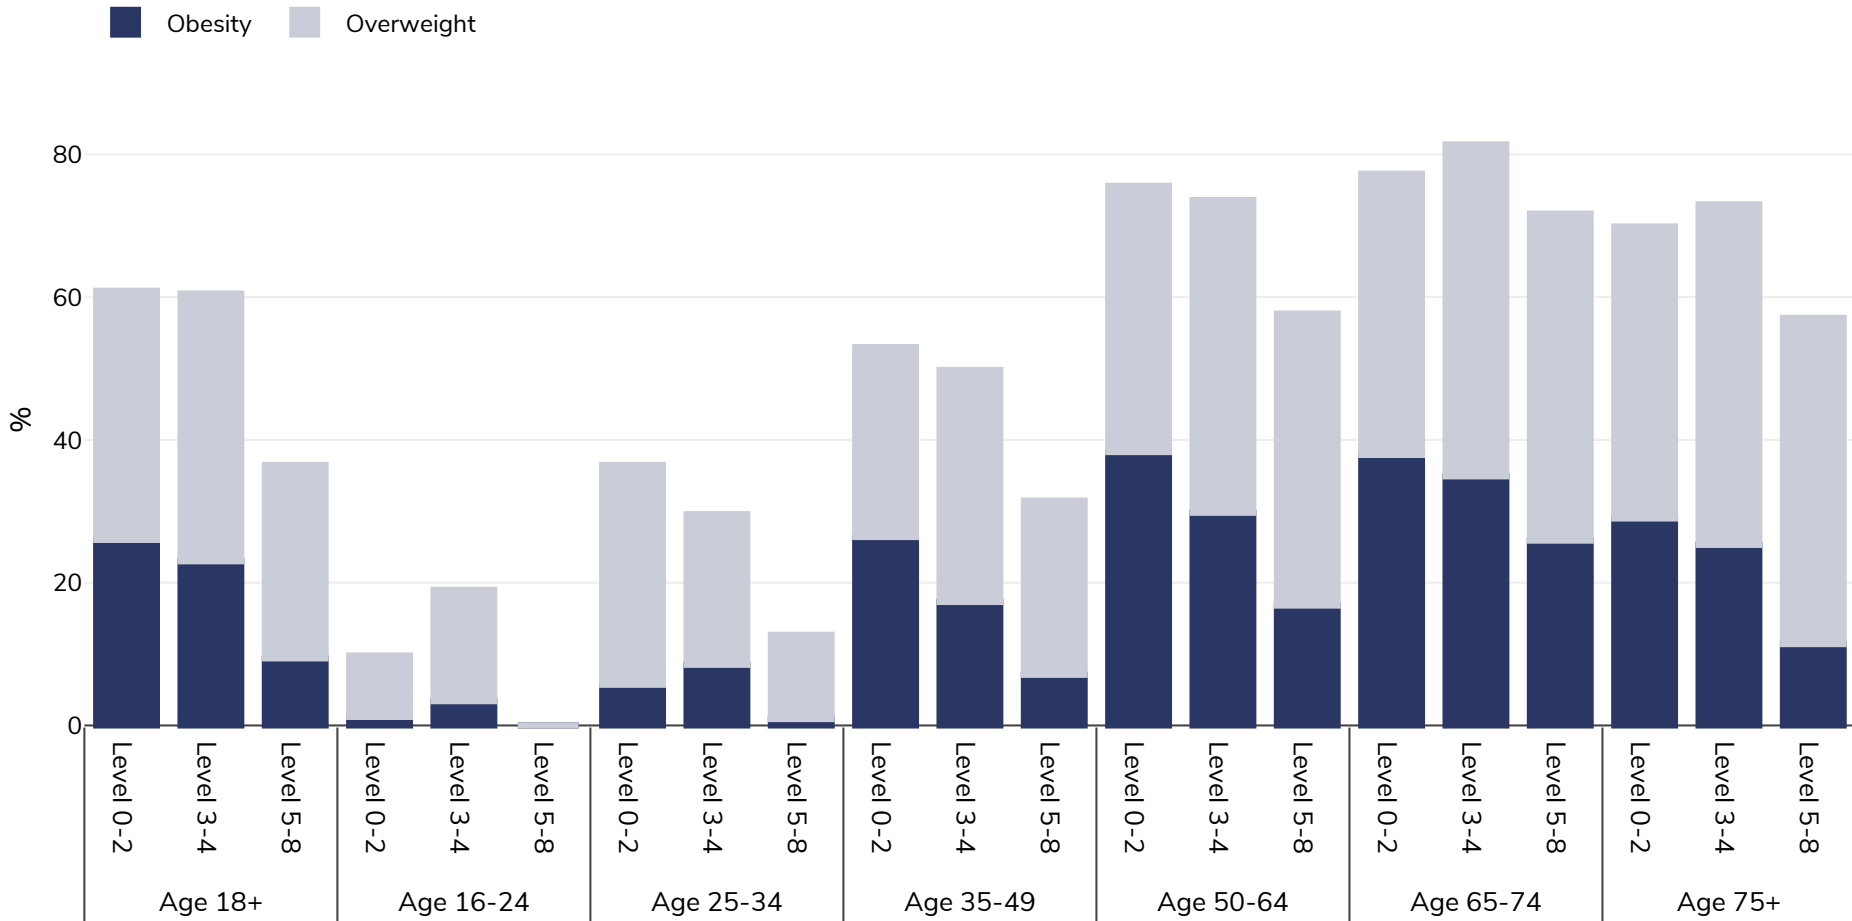

Lithuania: Overweight/obesity by age and education

Women, 2017

Survey type: Self-reported

Area covered: National

References: Eurostat Database: http://appsso.eurostat.ec.europa.eu/nui/show.do?dataset=hlth_ehis_bm1e&lang=en (last accessed 25.08.20)

Unless otherwise noted, overweight refers to a BMI between 25kg and 29.9kg/m², obesity refers to a BMI greater than 30kg/m².