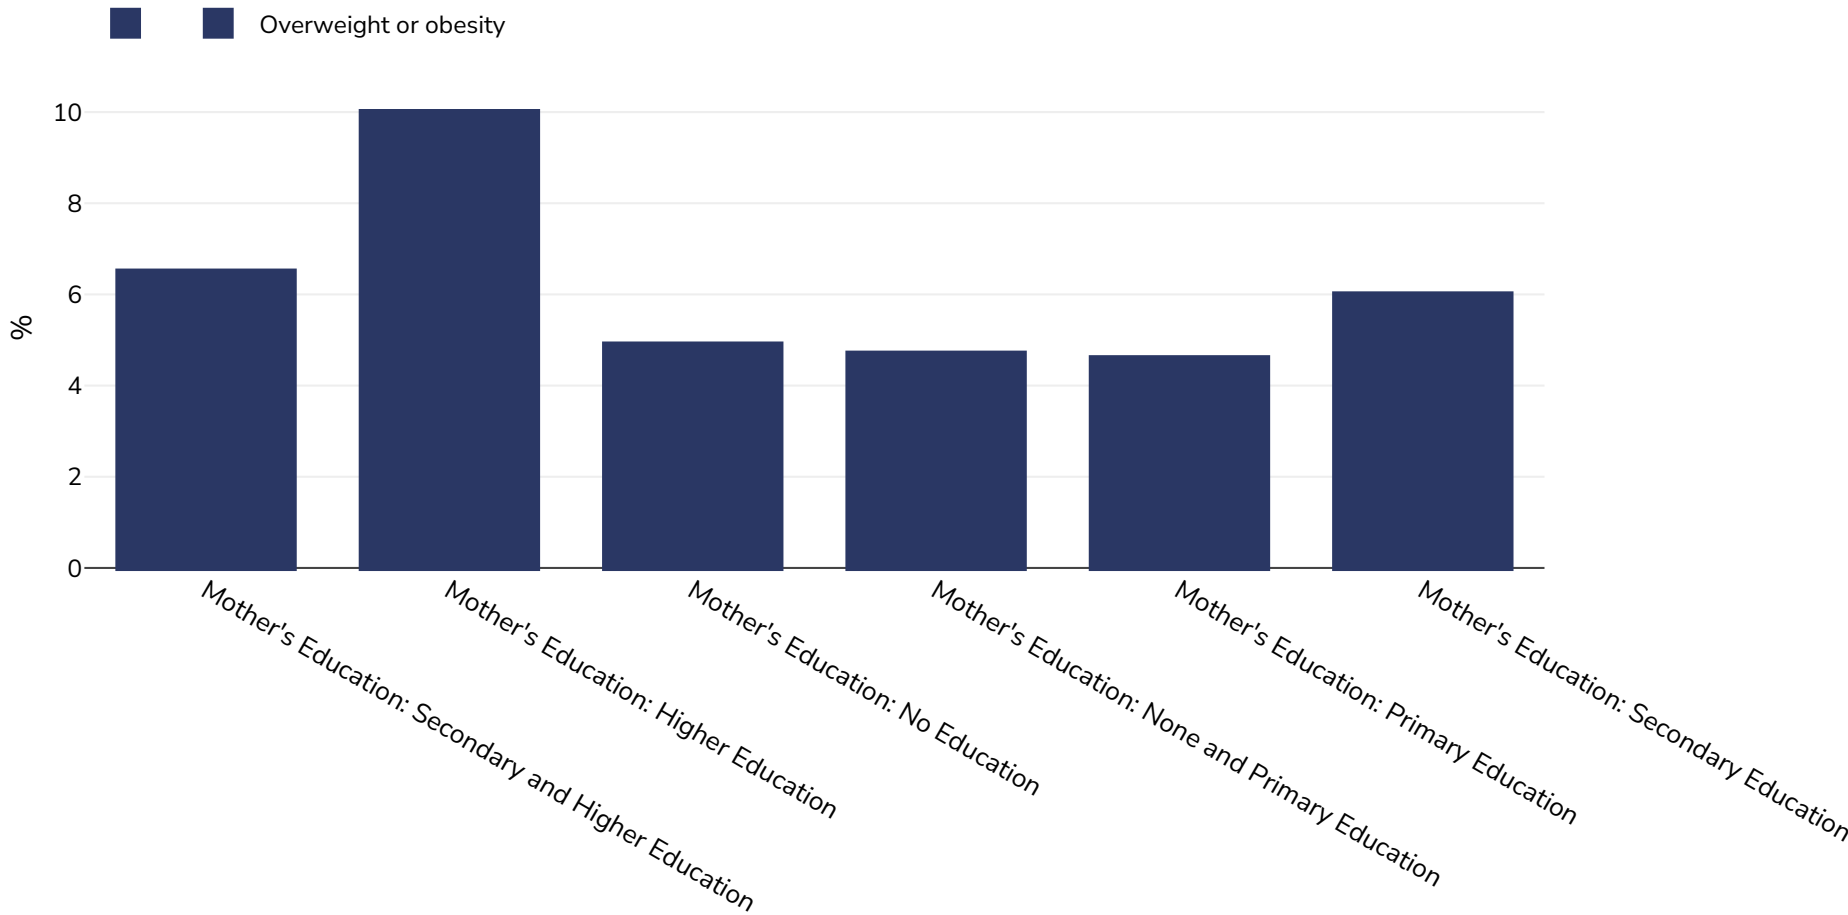

Colombia: Overweight/obesity by education

Infants, 2015-2016

Sample size: 4082658

References: NNS: Colombia National Survey of the Nutritional Situation 2015

Notes: UNICEF/WHO/World Bank Joint Child Malnutrition Estimates Expanded Database: Overweight (Survey Estimates), May 2023, New York. For more information about the methodology, please consult <https://data.unicef.org/resources/jme-2023-country-consultations/>

Definitions: =>+SD