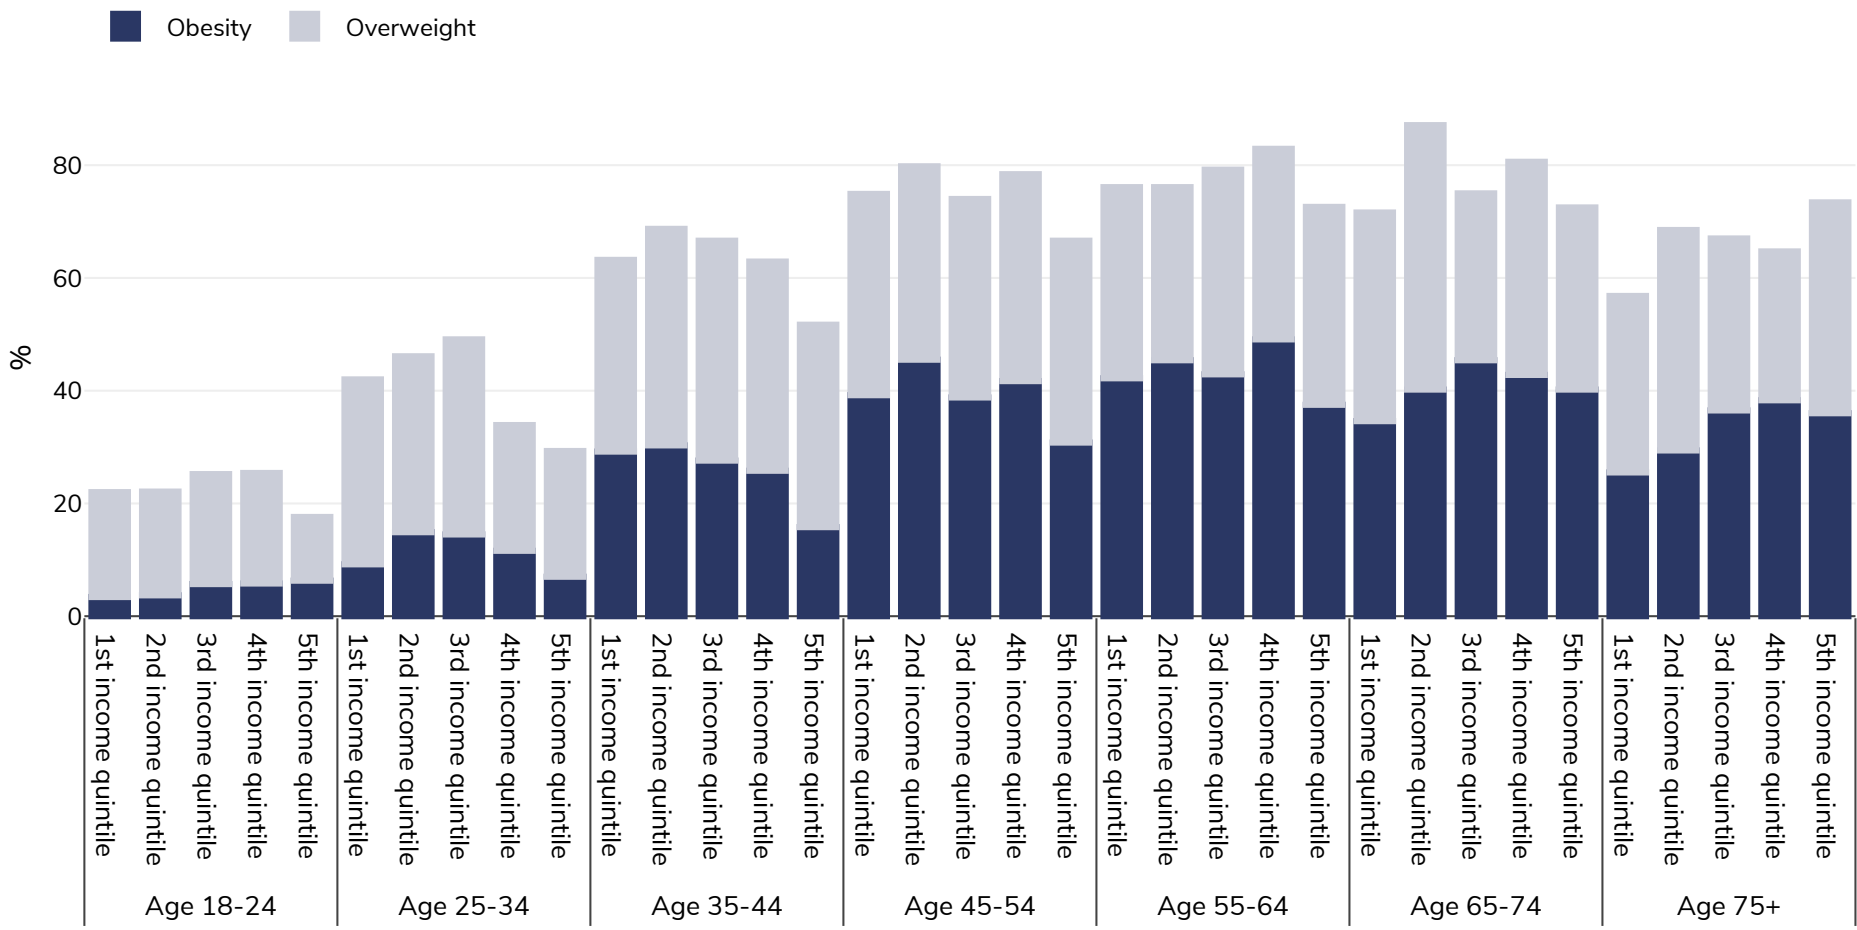

Turkey: Overweight/obesity by age and socio-economic group

Women, 2019

Survey type: Self-reported

Area covered: National

References: Eurostat 2019. Available at https://appsso.eurostat.ec.europa.eu/nui/show.do?dataset=hlth_ehis_bm1i&lang=en (last accessed 09.08.21).

Unless otherwise noted, overweight refers to a BMI between 25kg and 29.9kg/m², obesity refers to a BMI greater than 30kg/m².