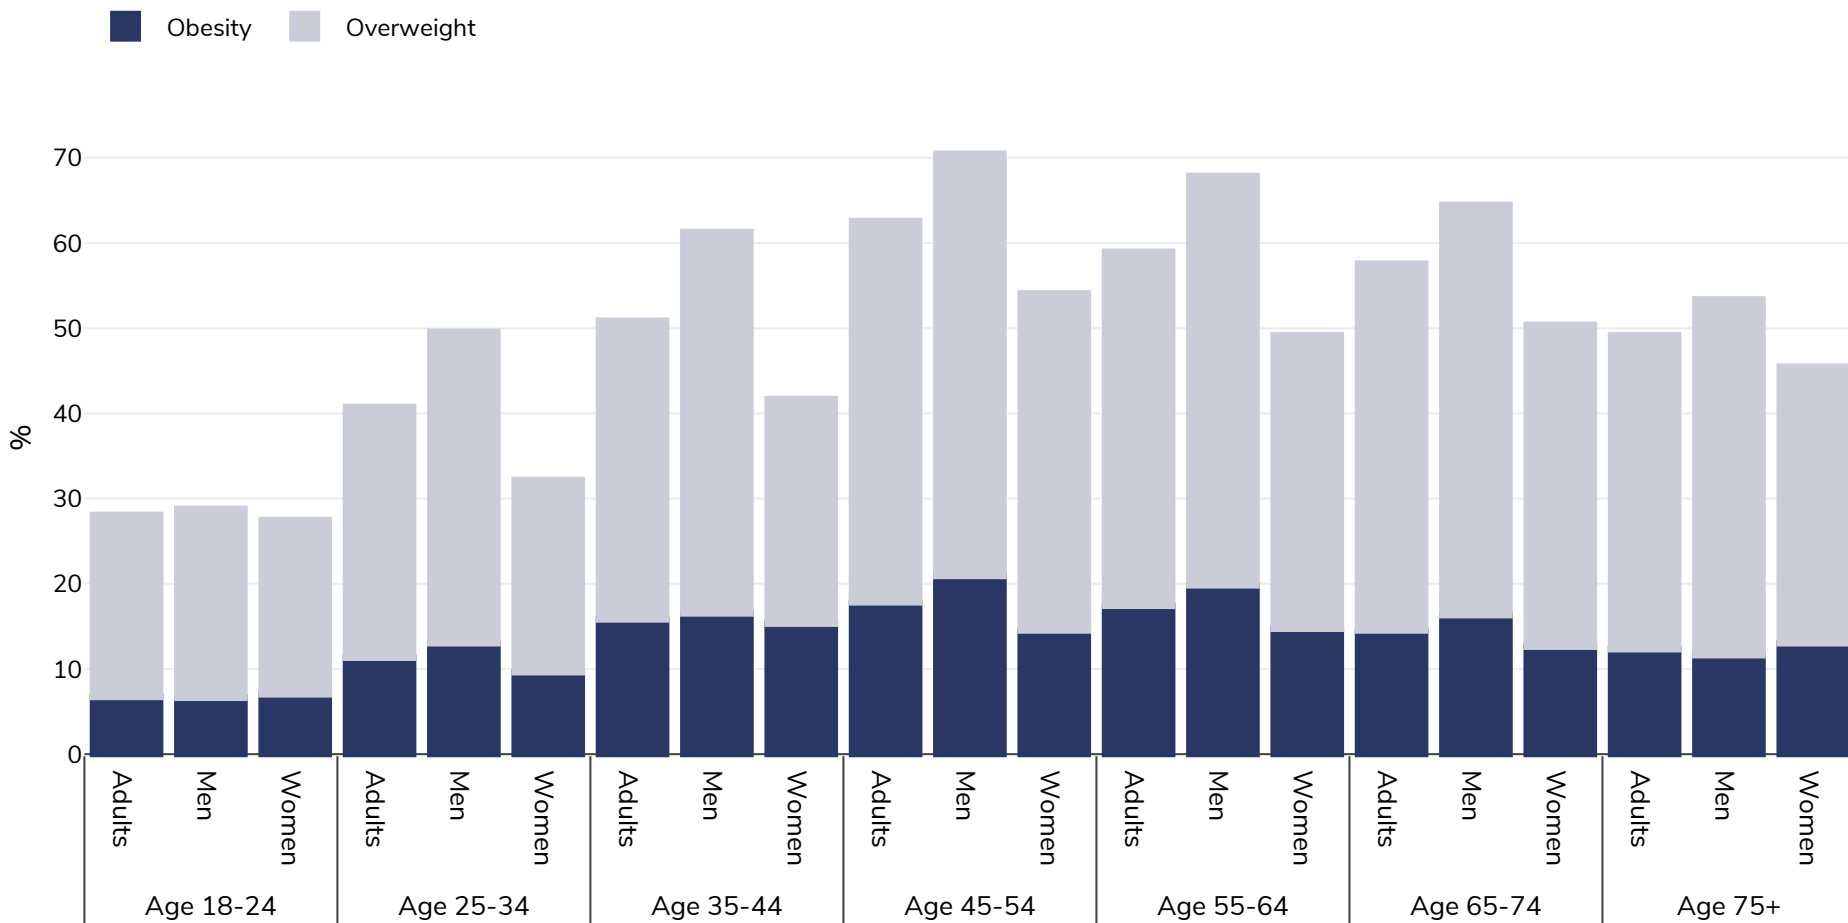

Norway: Overweight/obesity by age

Adults, 2019

Survey type: Self-reported

Area covered: National

References: Eurostat 2019. Available at https://appsso.eurostat.ec.europa.eu/nui/show.do?dataset=hlth_ehis_bm1i&lang=en (last accessed 09.08.21).

Unless otherwise noted, overweight refers to a BMI between 25kg and 29.9kg/m², obesity refers to a BMI greater than 30kg/m².