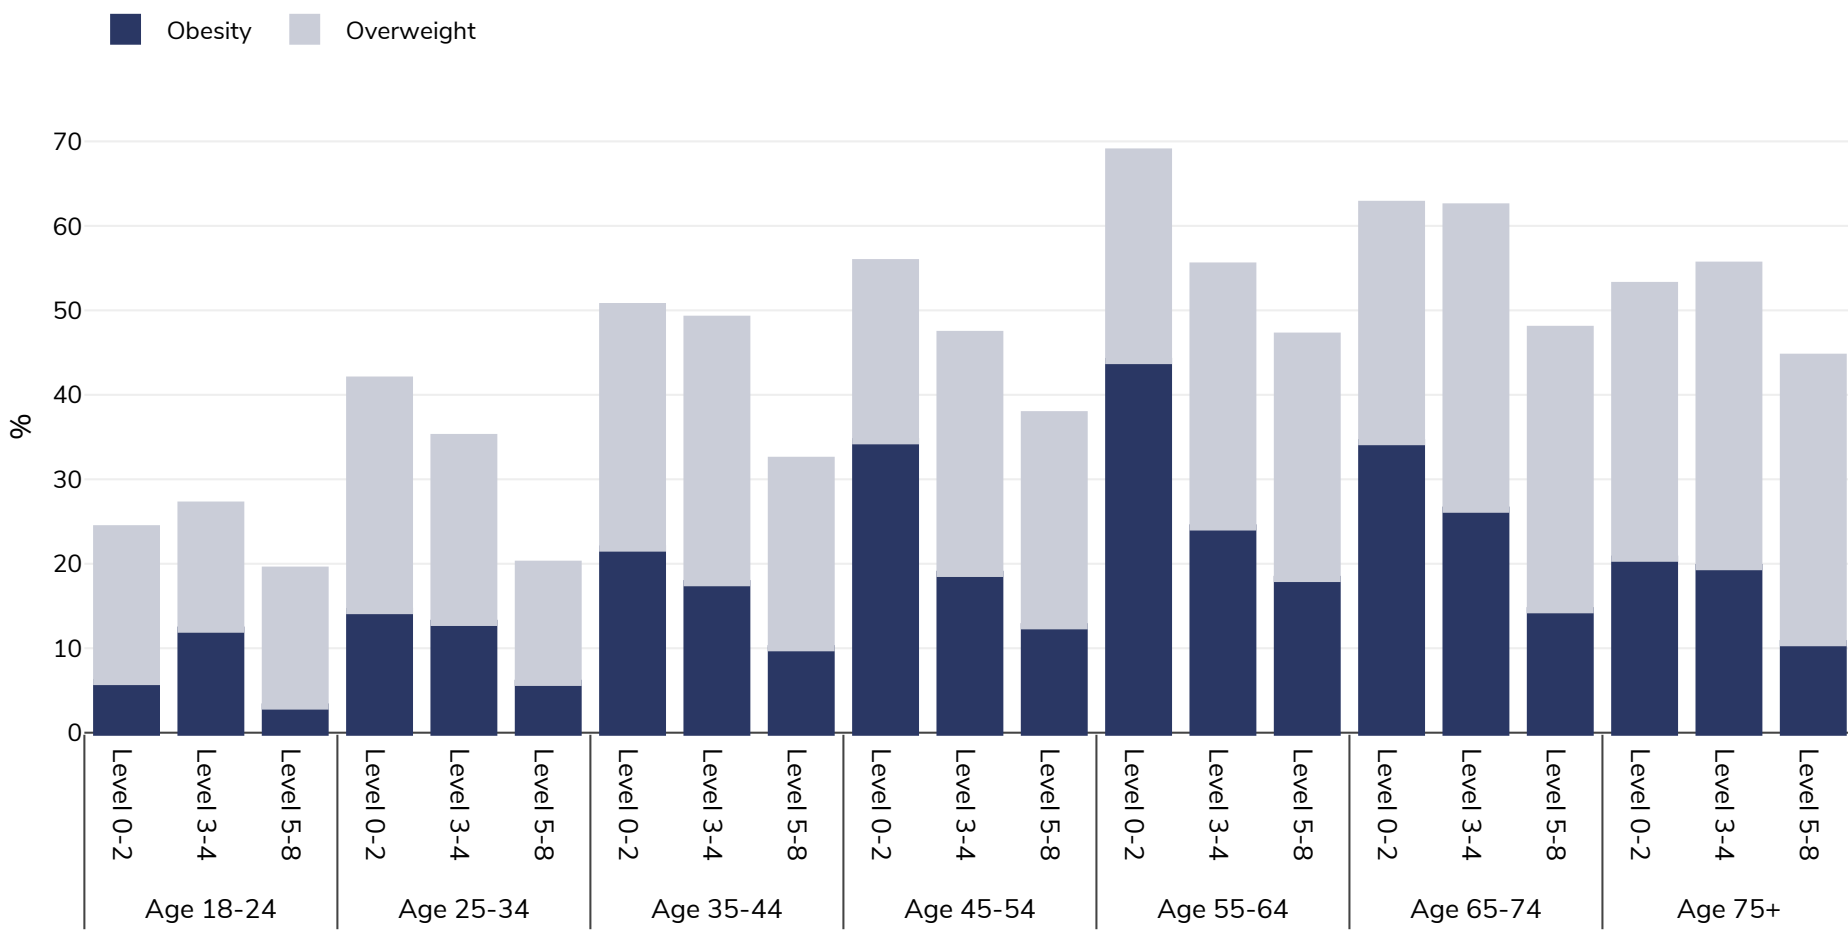

# Germany: Overweight/obesity by age and education

Women, 2019

Survey type: Self-reported

Area covered: National

References: Eurostat 2019. Available at [https://appsso.eurostat.ec.europa.eu/nui/show.do?dataset=hlth\\_ehis\\_bm1e&lang=en](https://appsso.eurostat.ec.europa.eu/nui/show.do?dataset=hlth_ehis_bm1e&lang=en) (last accessed 09.08.21).

Unless otherwise noted, overweight refers to a BMI between 25kg and 29.9kg/m<sup>2</sup>, obesity refers to a BMI greater than 30kg/m<sup>2</sup>.