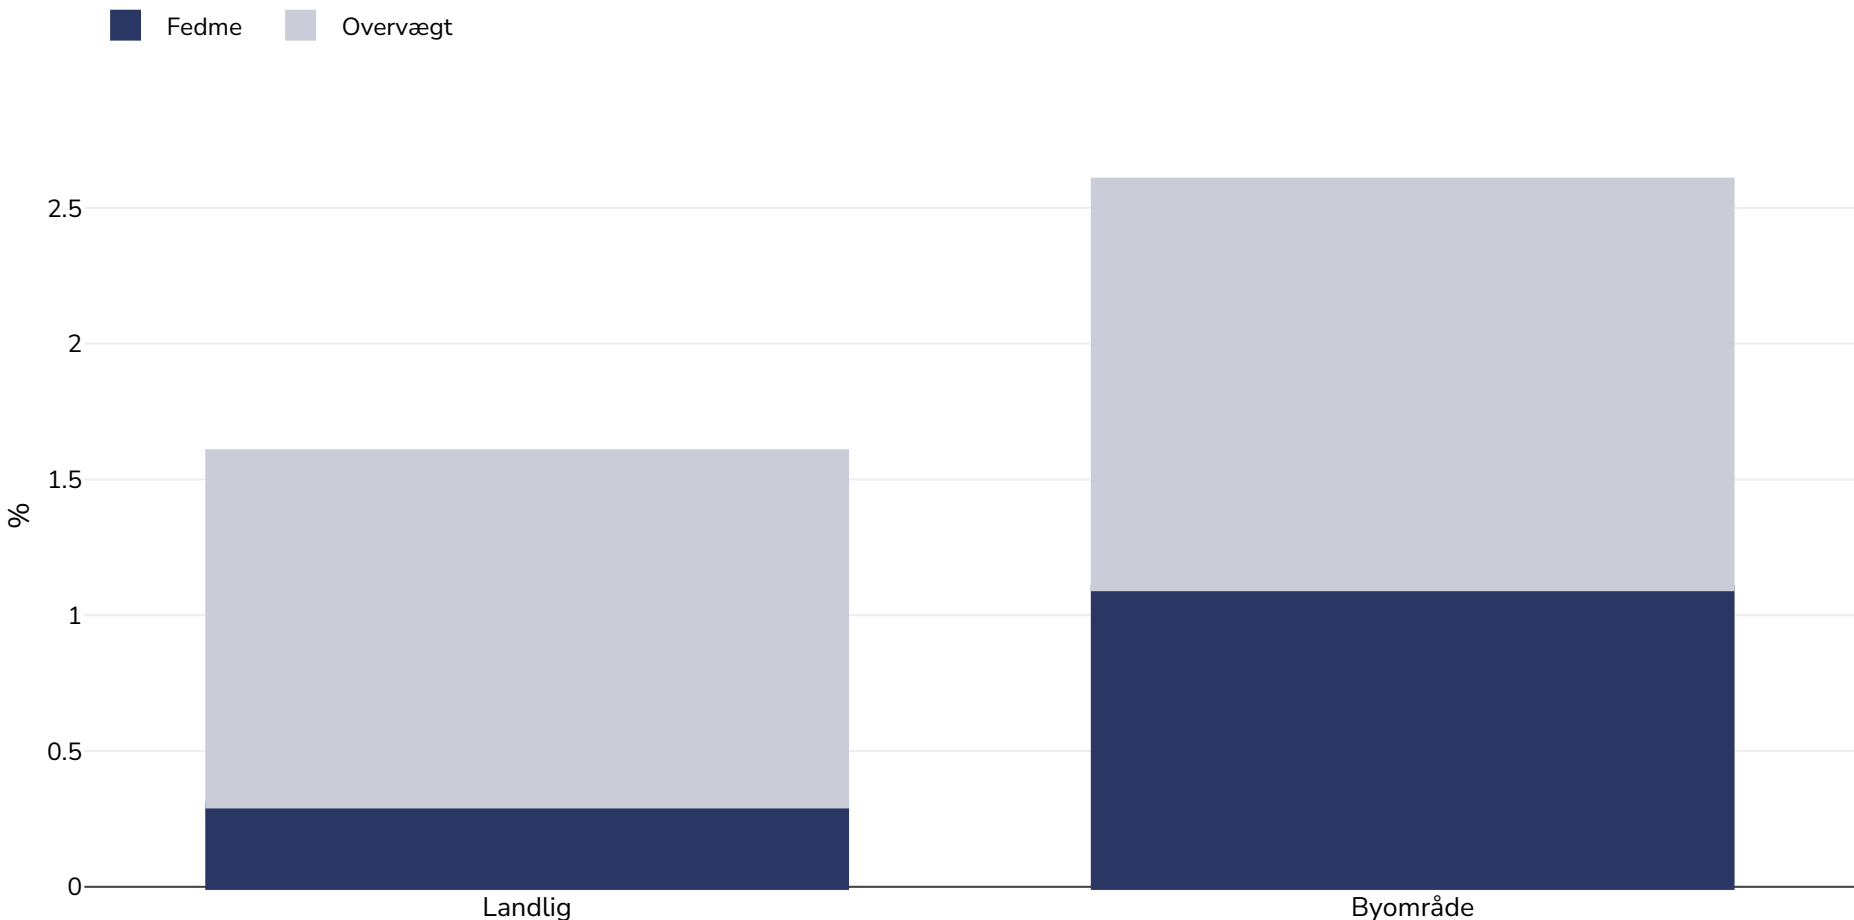

Kiribati: Overweight/obesity by region

Infants, 2018-2019

Undersøgelsestype:	Målt
Prøvens størrelse:	2143
Area covered:	National
Referencer:	Kiribati National Statistics Office. 2019. Kiribati Social Development Indicator Survey 2018-19, Survey Findings Report. South Tarawa, Kiribati: National Statistics Office. https://mics-surveys-prod.s3.amazonaws.com/MICS6/East%20Asia%20and%20the%20Pacific/Kiribati/2018-2019/Survey%20findings/Kiribati%20MICS%20SDIS%202018-19%20Survey%20Findings%20Report_English.pdf (Accessed 15.06.21)
Noter (kun tilgængelige på engelsk):	Infants.
Definitioner (kun tilgængelig på engelsk):	Weight for Height. Overweight = 2SD-3SD, Obesity = > 3SD
Cutoffs:	Other