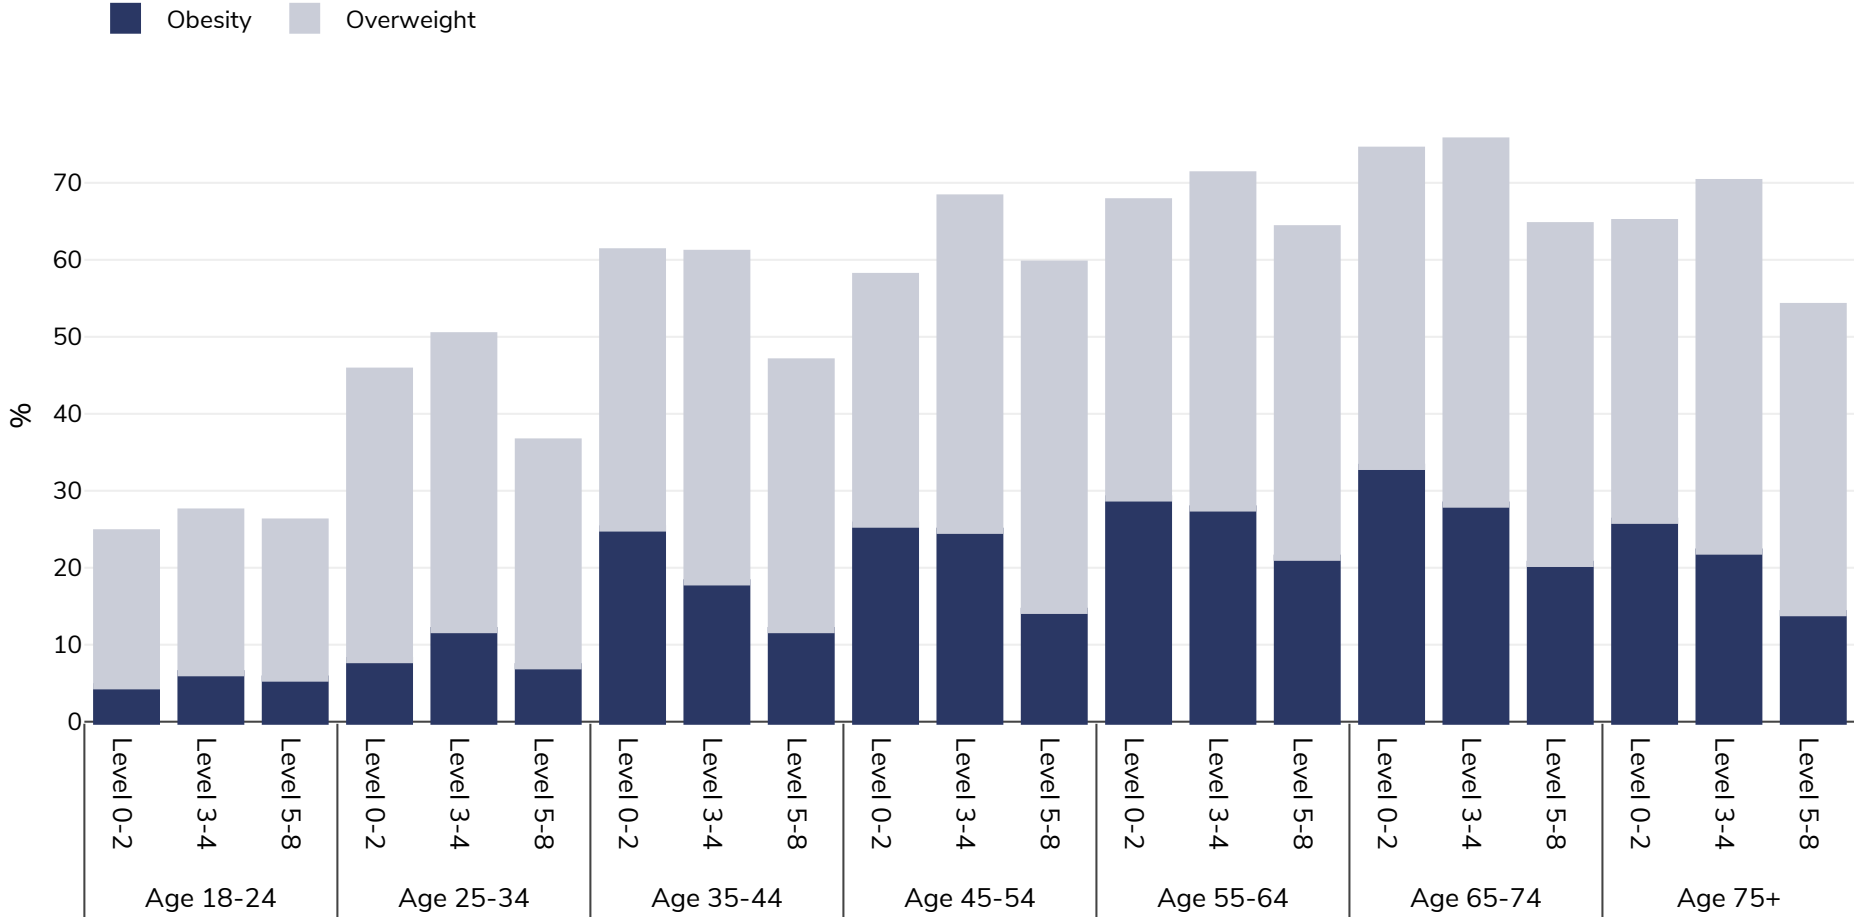

# Poland: Overweight/obesity by age and education

Adults, 2019

Survey type: Self-reported

Area covered: National

References: Eurostat 2019. Available at [https://appsso.eurostat.ec.europa.eu/nui/show.do?dataset=hlth\\_ehis\\_bm1e&lang=en](https://appsso.eurostat.ec.europa.eu/nui/show.do?dataset=hlth_ehis_bm1e&lang=en) (last accessed 09.08.21).

Unless otherwise noted, overweight refers to a BMI between 25kg and 29.9kg/m<sup>2</sup>, obesity refers to a BMI greater than 30kg/m<sup>2</sup>.