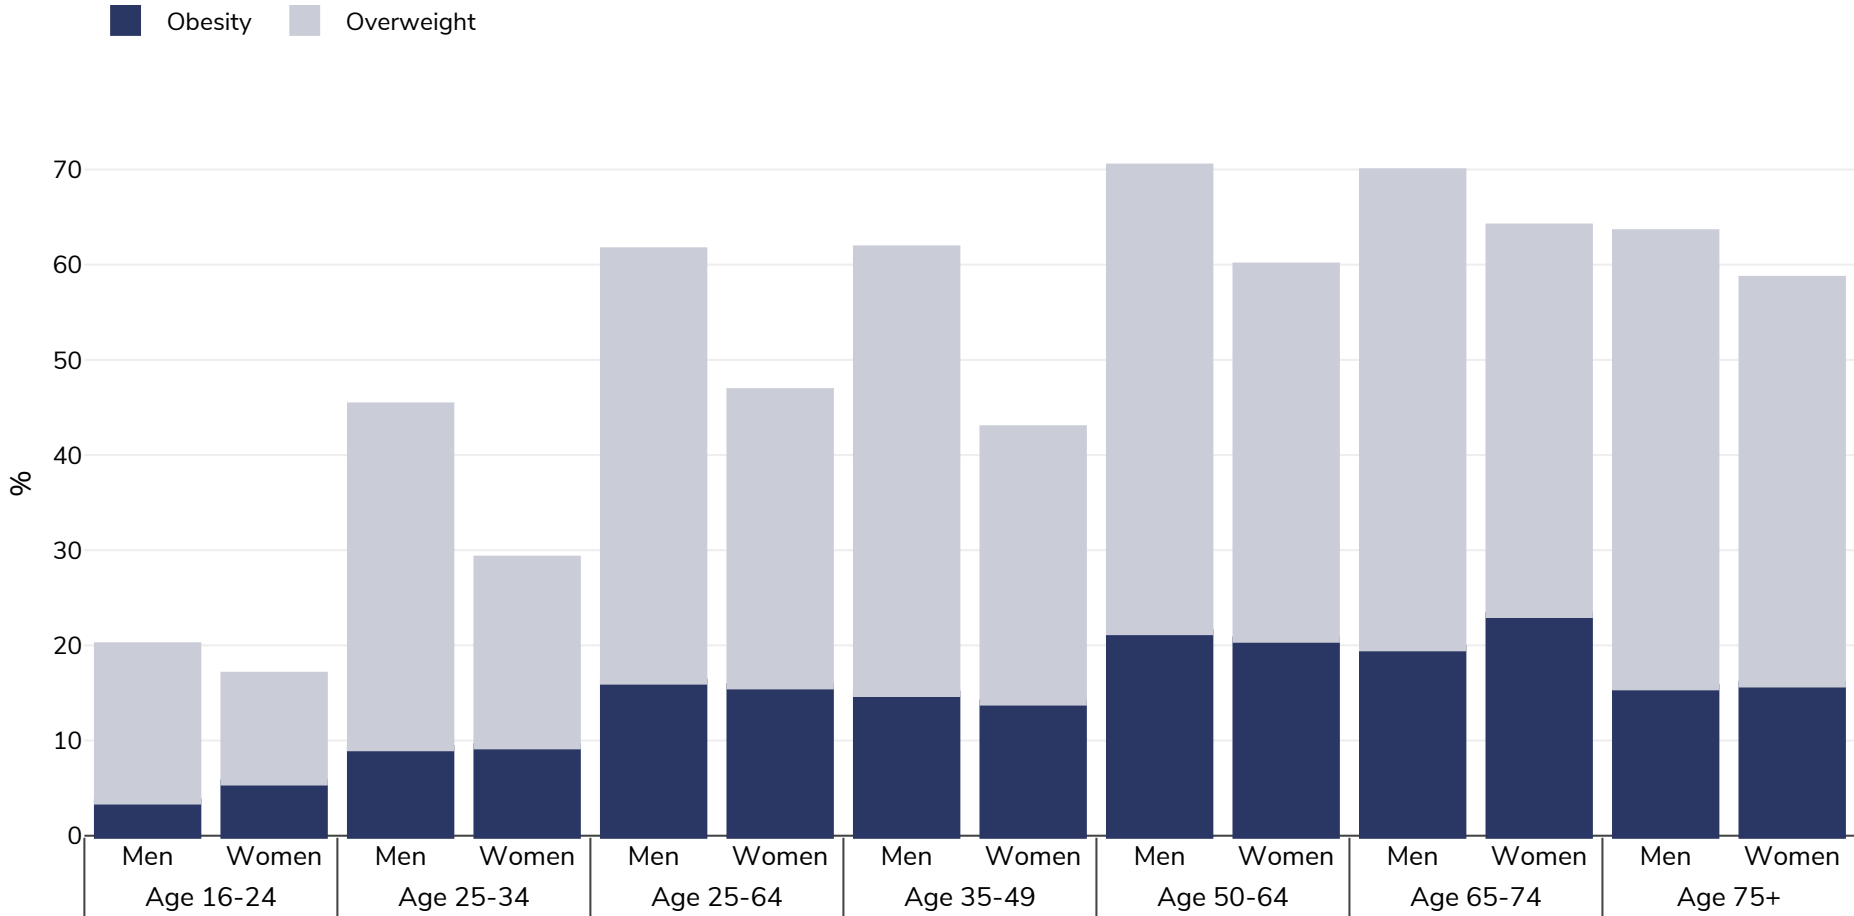

Portugal: Overweight/obesity by age

Adults, 2017

Survey type: Self-reported

Area covered: National

References: 2017 - EUROSTAT Database http://appsso.eurostat.ec.europa.eu/nui/show.do?dataset=ilc_hch10&lang=en (last accessed 25.08.20)

Unless otherwise noted, overweight refers to a BMI between 25kg and 29.9kg/m², obesity refers to a BMI greater than 30kg/m².