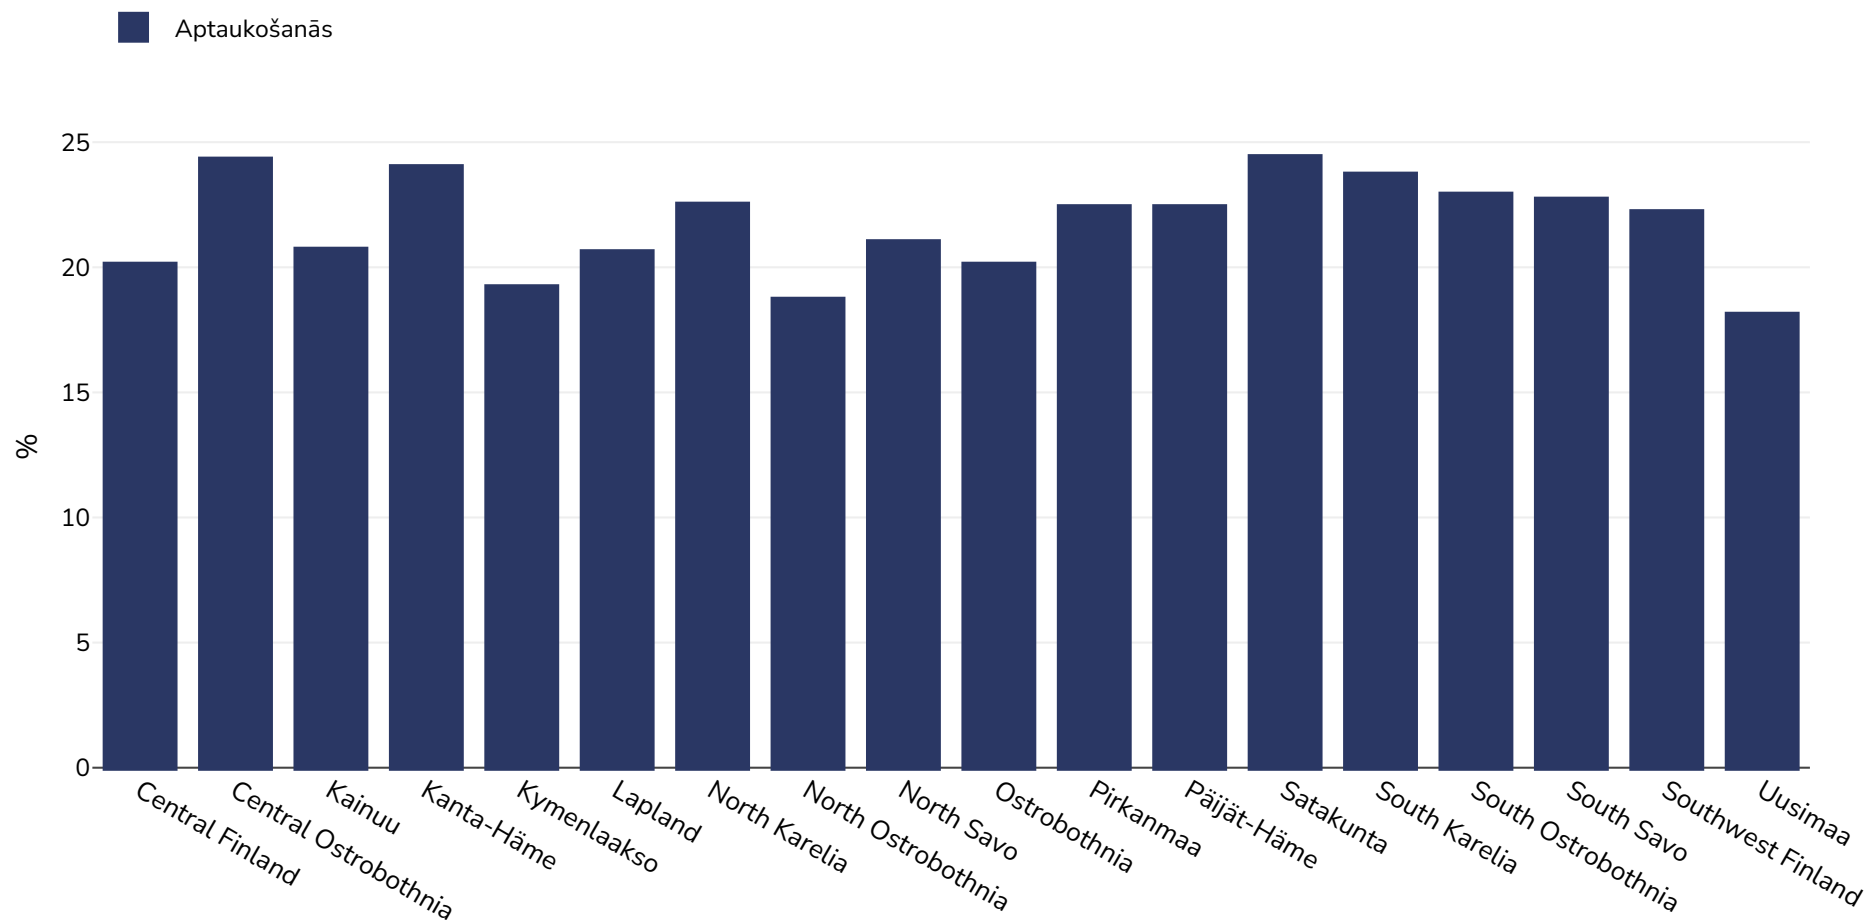

Somija: Overweight/obesity by region

Pieaugušie, 2018

Apsekojuma veids:

Pašu ziņojums

Vecums:

20+

Izlases lielums:

10,000

Aptvertā teritorija:

Valsts

Atsauces:

Finland National Health, Welfare and Services Survey (FinSote) - FinSote 2019 . Data available at: <https://sotkanet.fi/sotkanet/en/haku?q=obesity>. Last accessed: 27.05.21.