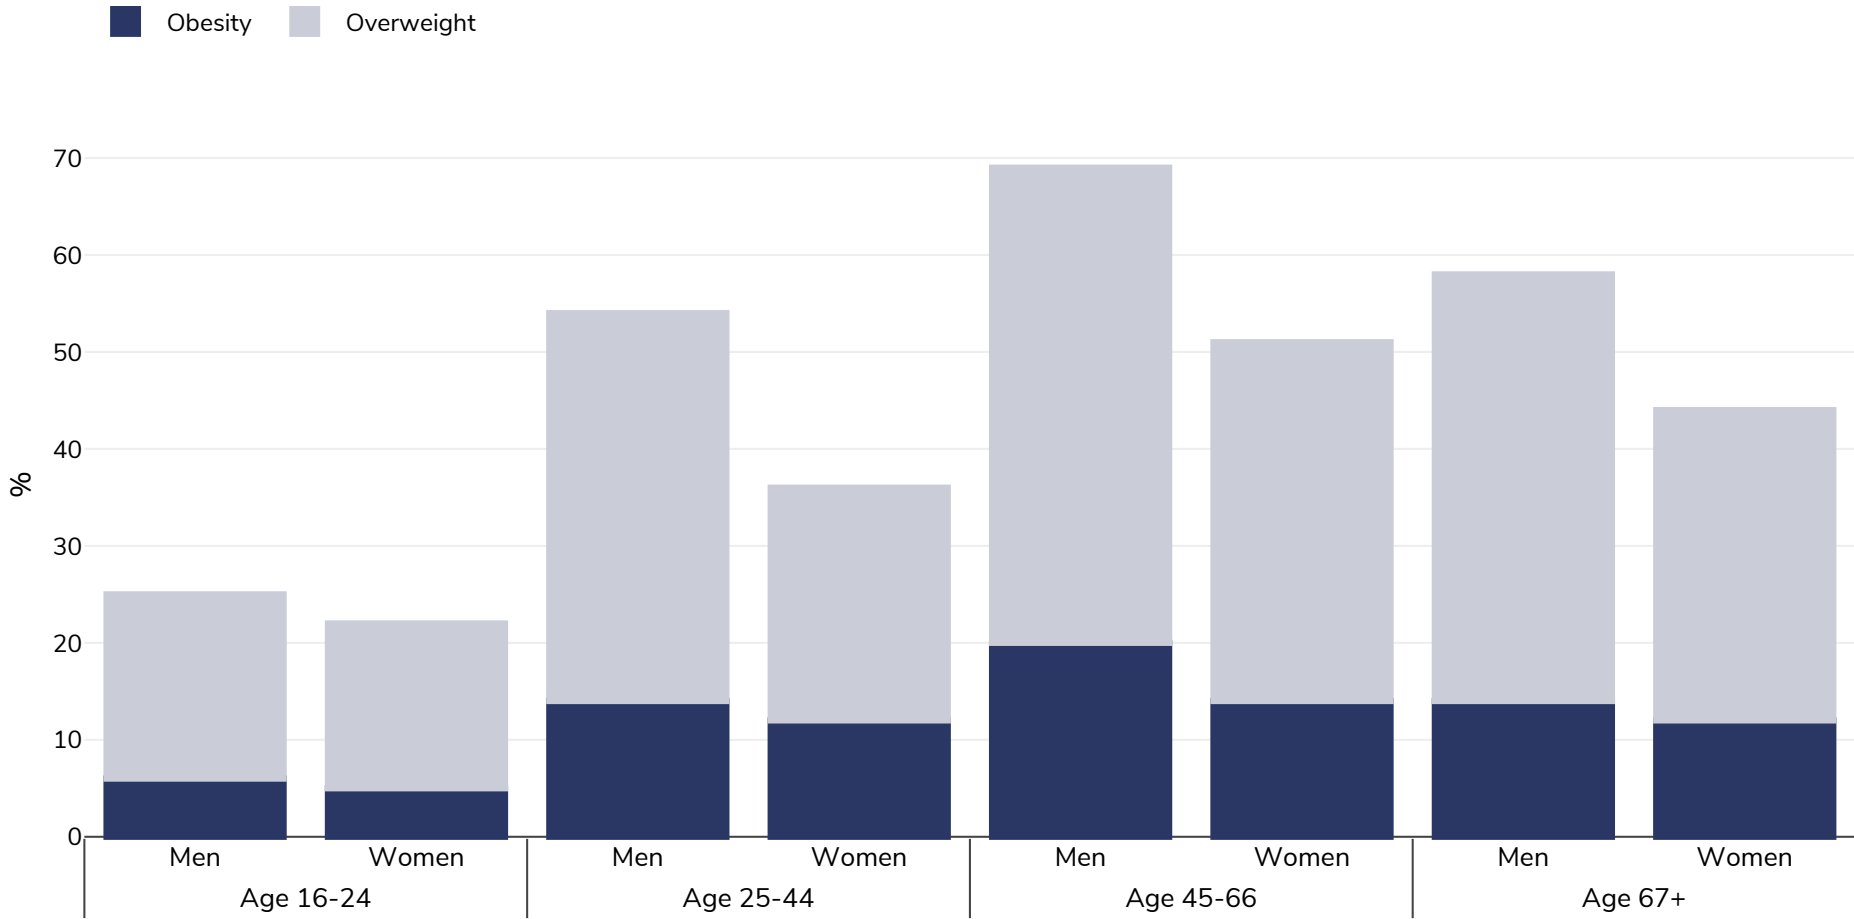

Norway: Overweight/obesity by age

Adults, 2019

Survey type: Self-reported

Sample size: 7913

Area covered: National

References: Statistics Norway 2019. <https://www.ssb.no/en/statbank/table/11277/tableViewLayout1/> (last accessed 13.07.21)

Unless otherwise noted, overweight refers to a BMI between 25kg and 29.9kg/m², obesity refers to a BMI greater than 30kg/m².