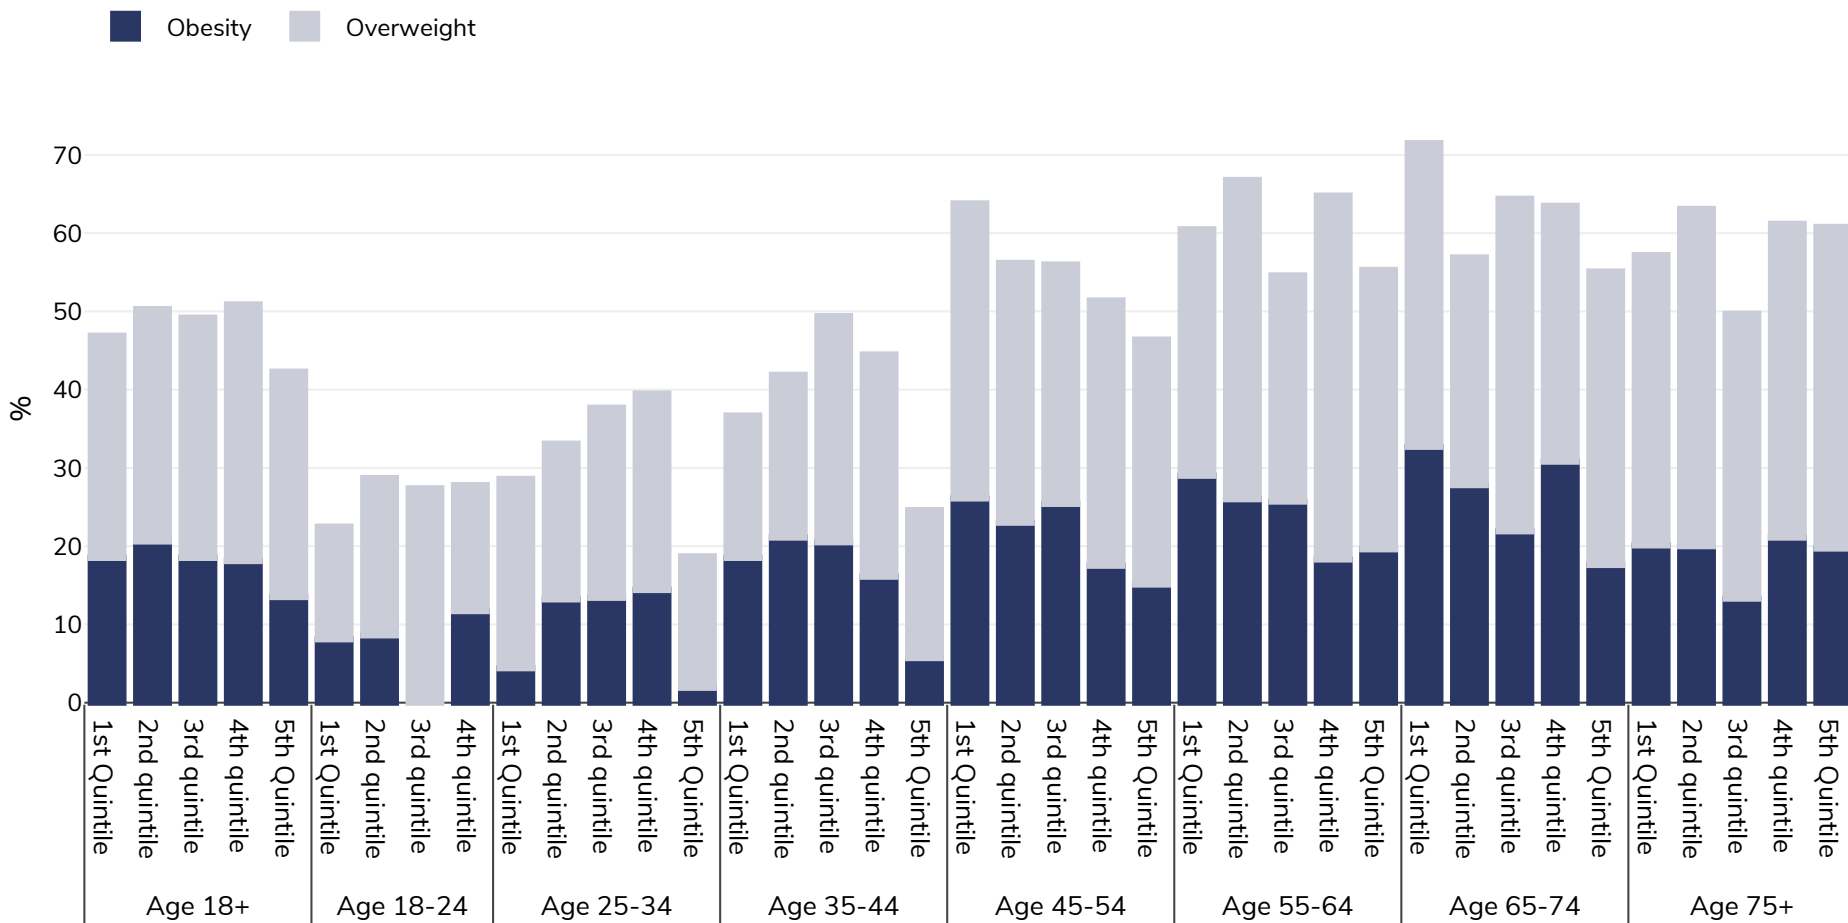

Finland: Overweight/obesity by age and socio-economic group

Women, 2014

Survey type: Self-reported

Area covered: National

References: 2014 Eurostat Database: http://appsso.eurostat.ec.europa.eu/nui/show.do?dataset=hlth_ehis_bm1e&lang=en (last accessed 25.08.20)

Unless otherwise noted, overweight refers to a BMI between 25kg and 29.9kg/m², obesity refers to a BMI greater than 30kg/m².