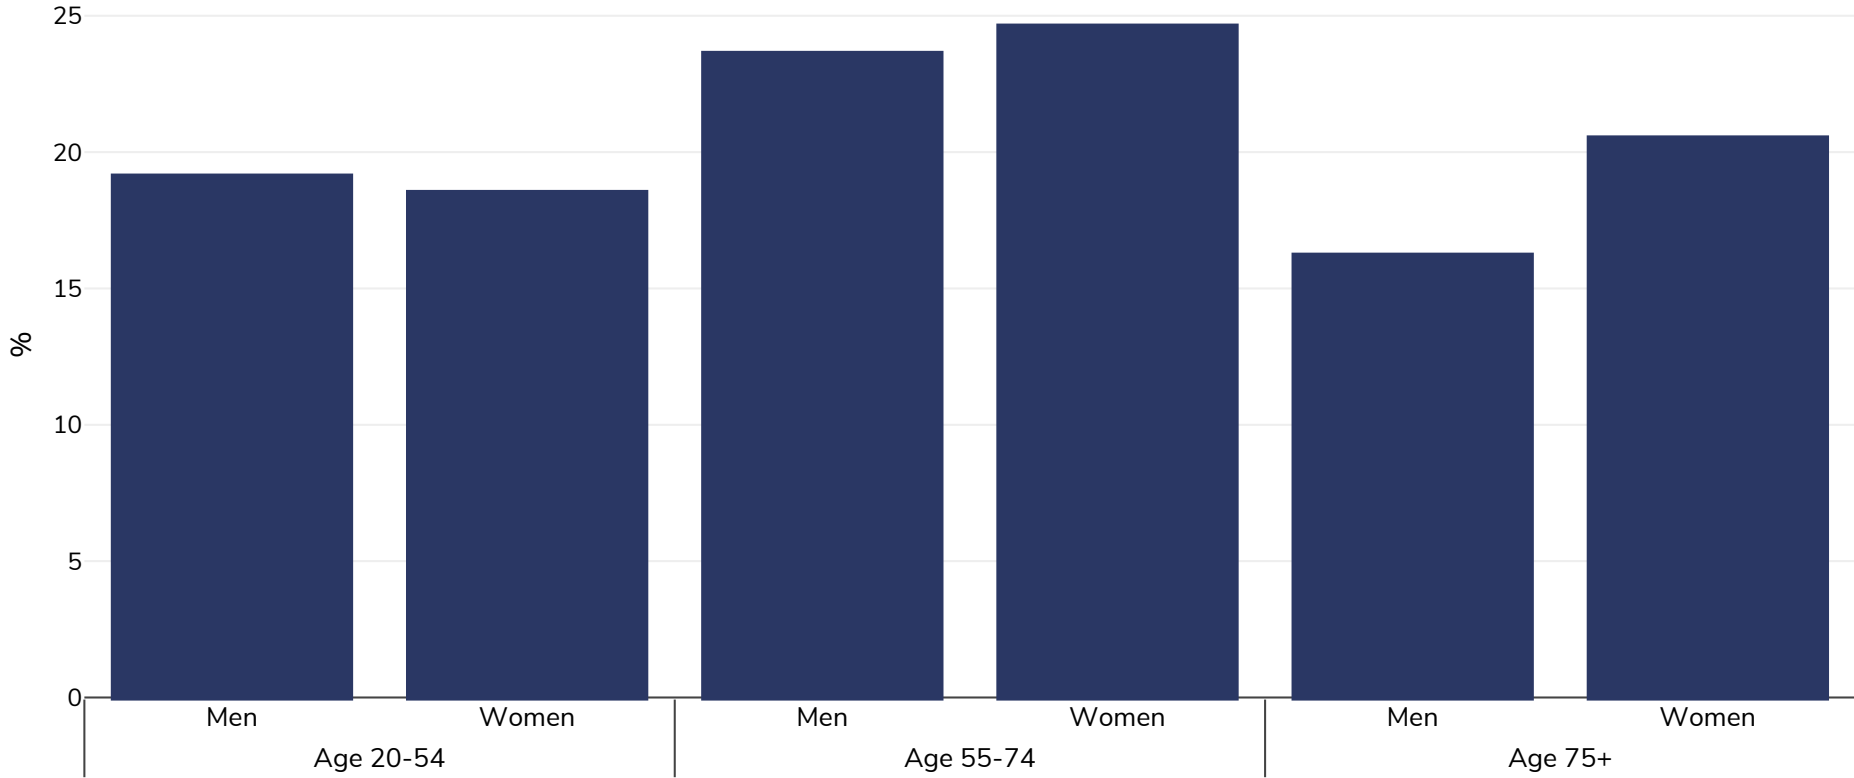

# Finland: Overweight/obesity by age

Adults, 2017

■ Obesity

**Survey type:** Self-reported

**Sample size:** 25,555

**Area covered:** National

**References:** Pentala-Nikulainen O, Koskela T, Parikka S, Kilpeläinen H, Koskenniemi T, Aalto AM, Muuri A, Koskinen S & Lounamaa A. National Health, Wellbeing and Service Research FinSote Basic Results 2017-2018. Online publication: [thl.fi/finsote](http://thl.fi/finsote).

**Notes:** This data is self-report

Unless otherwise noted, overweight refers to a BMI between 25kg and 29.9kg/m<sup>2</sup>, obesity refers to a BMI greater than 30kg/m<sup>2</sup>.