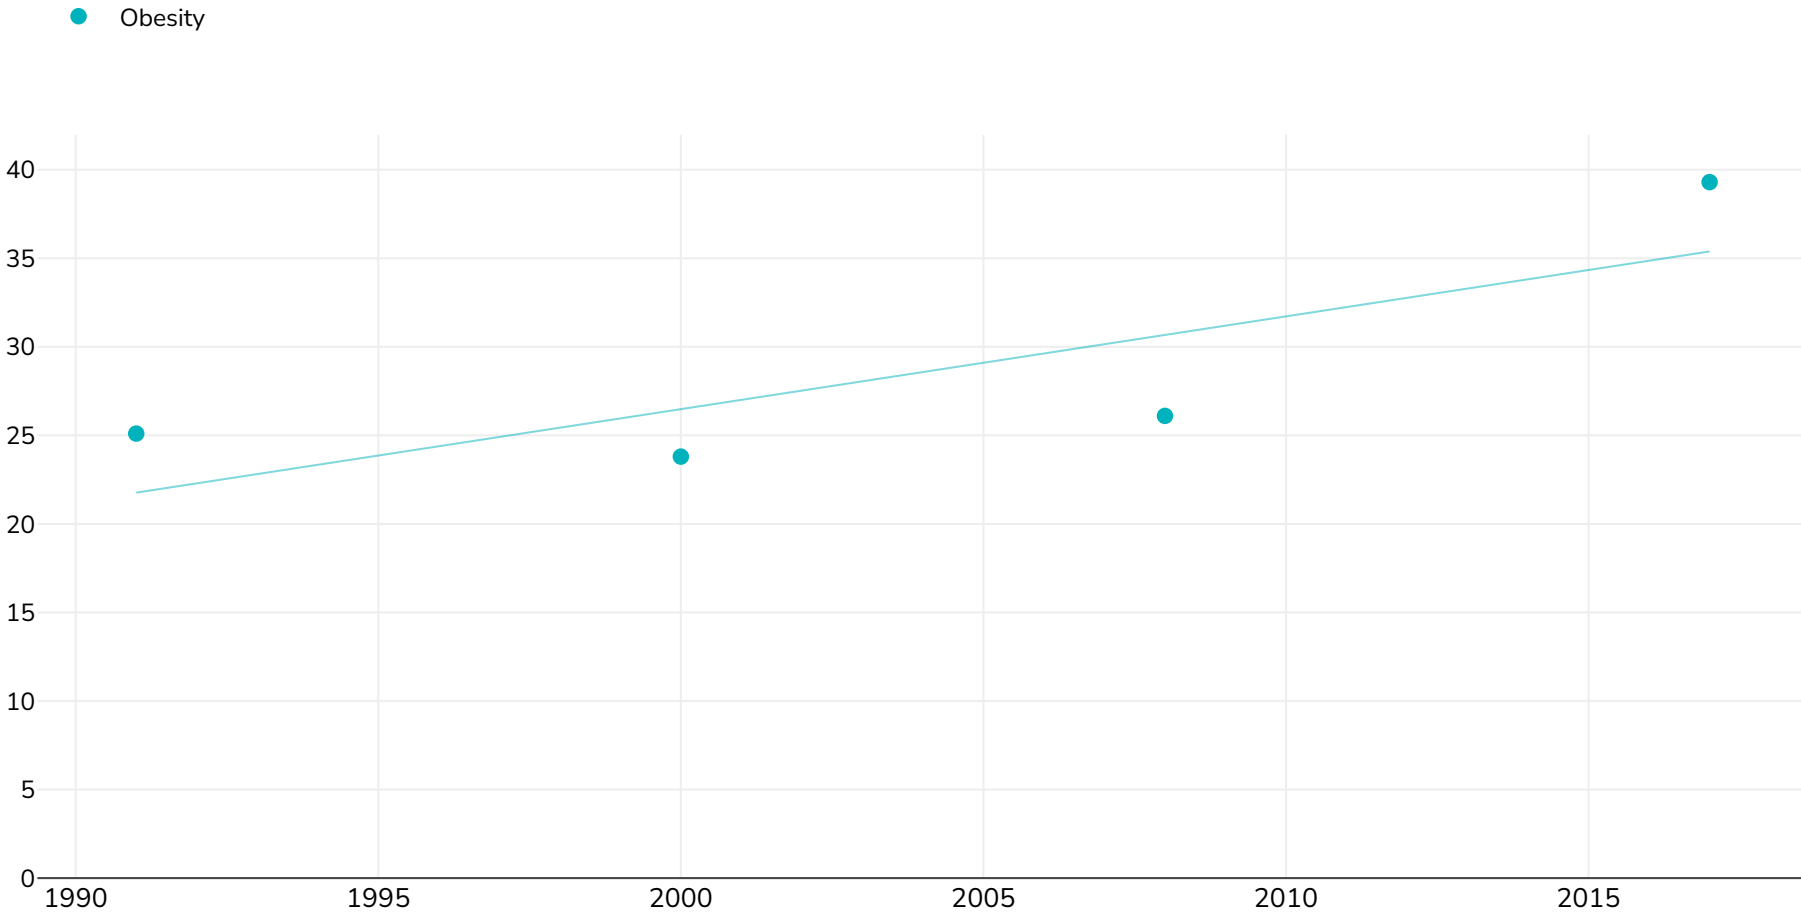

Oman: % Adults living with obesity in Oman 1991-2017

Women

Survey type: Measured

References: For full details of references visit <https://data.worldobesity.org/>

Unless otherwise noted, overweight refers to a BMI between 25kg and 29.9kg/m², obesity refers to a BMI greater than 30kg/m².

Different methodologies may have been used to collect this data and so data from different surveys may not be strictly comparable. Please check with original data sources for methodologies used.