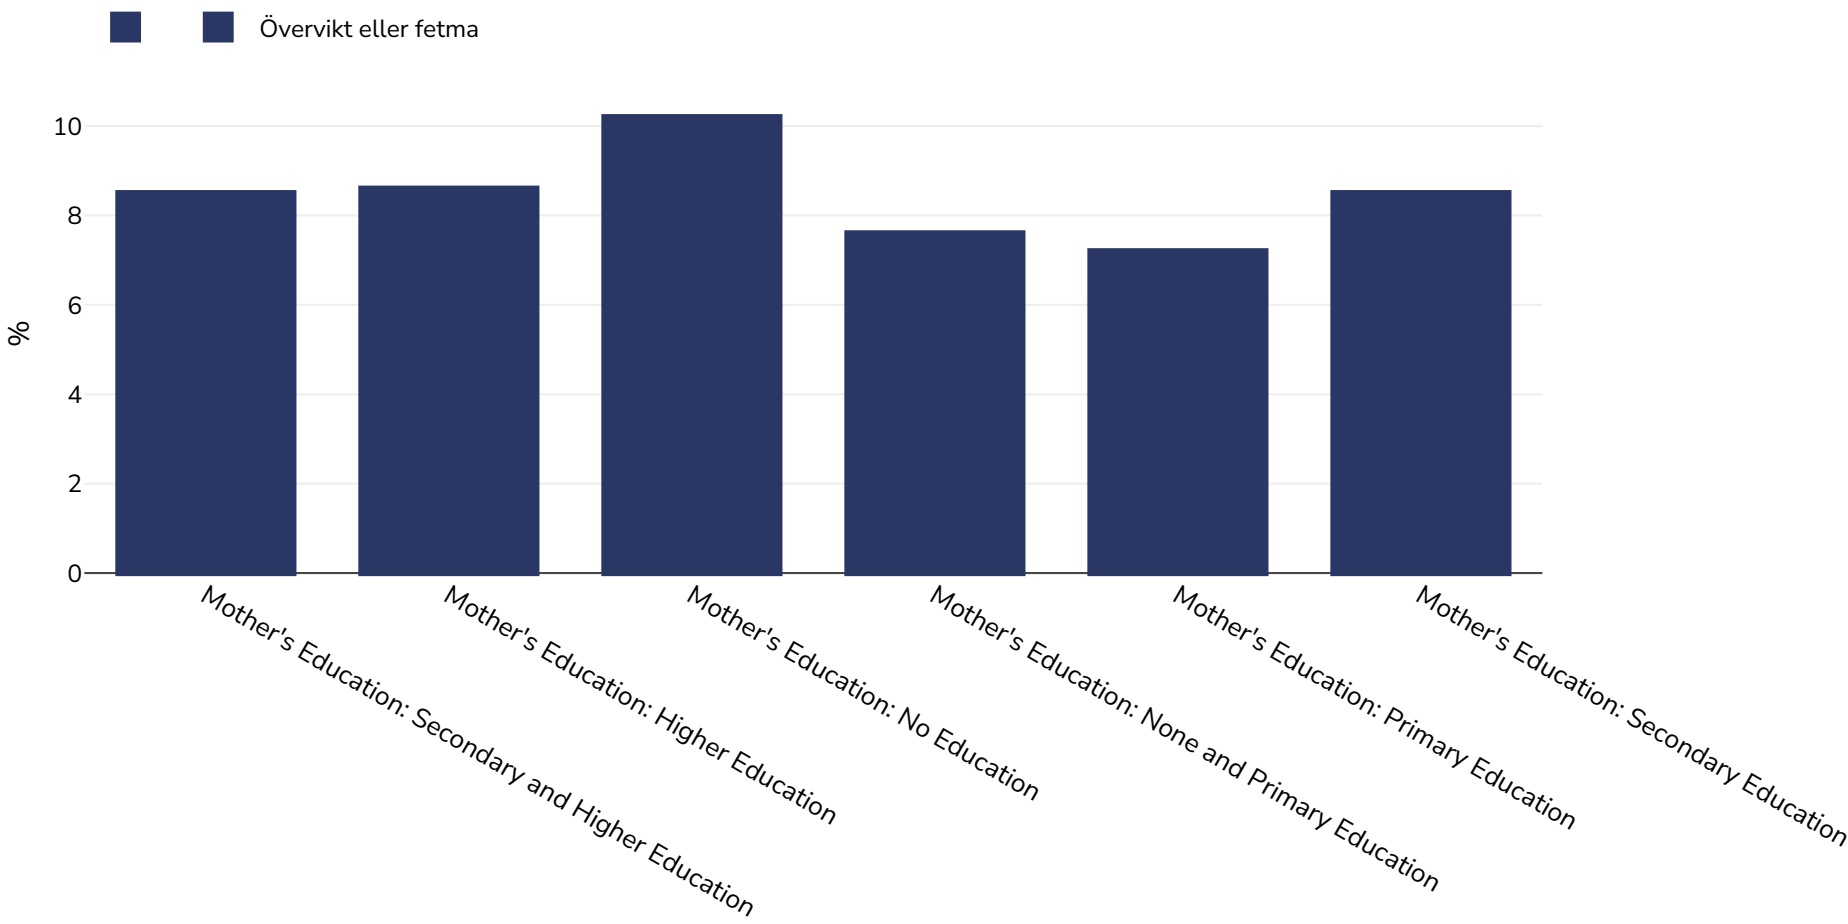

Thailand: Overweight/obesity by education

Infants, 2015-2016

Urvalsstorlek: 10942

Referenser: MICS: Thailand Multiple Indicator Cluster Survey 2015- 2016, Final Report, NSO and UNICEF, Bangkok, 2016

Anteckningar: UNICEF/WHO/World Bank Joint Child Malnutrition Estimates Expanded Database: Overweight (Survey Estimates), May 2023, New York. For more information about the methodology, please consult <https://data.unicef.org/resources/jme-2023-country-consultations/>