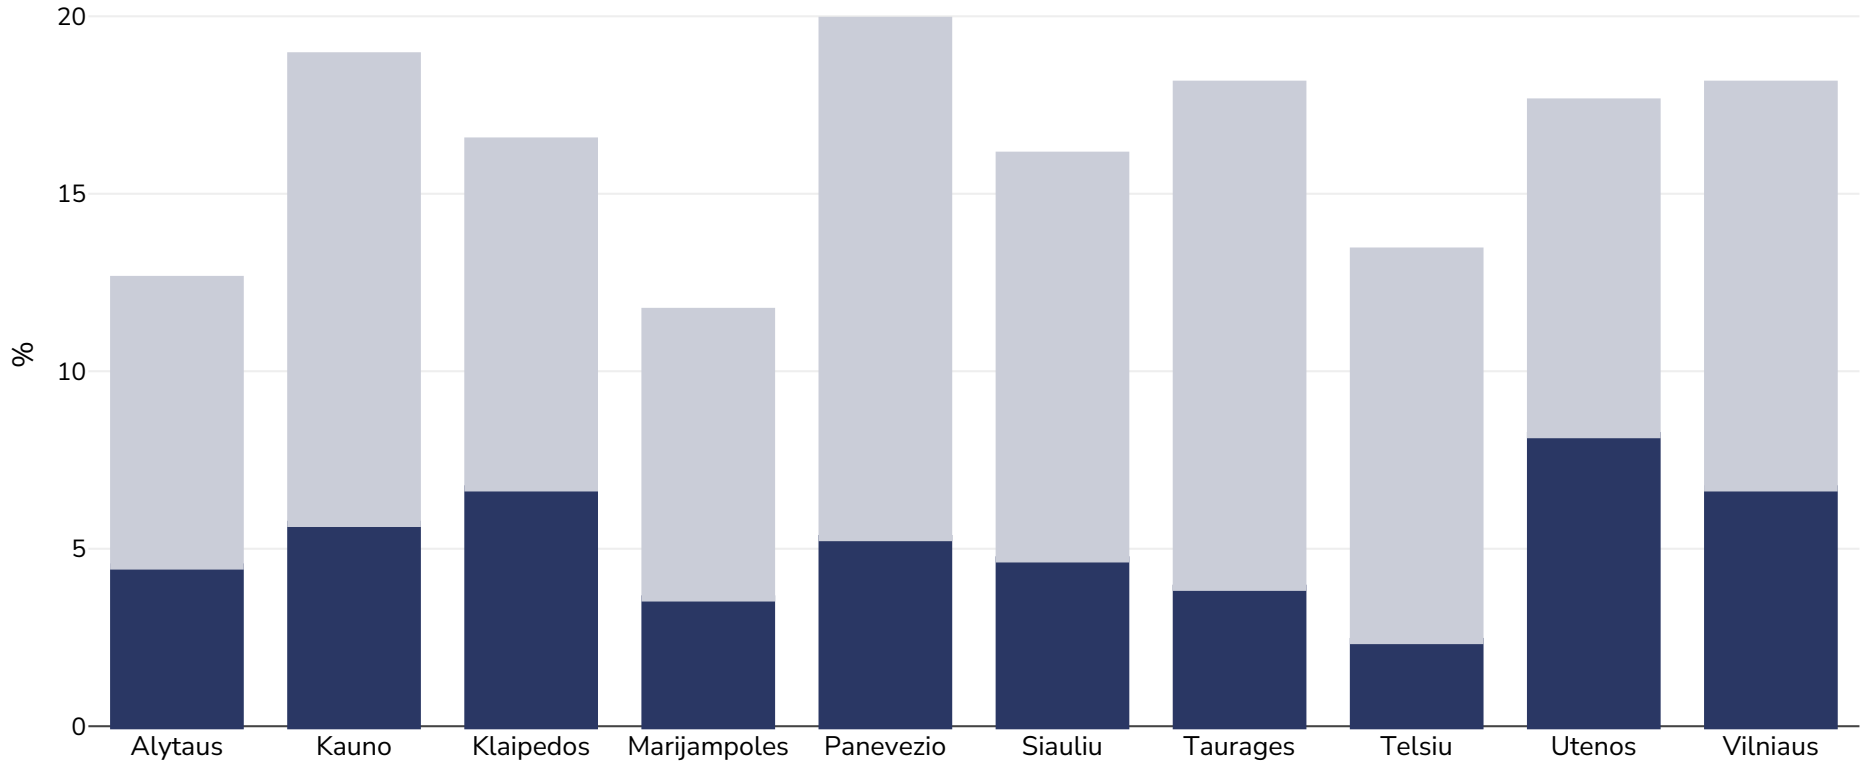

Lithuania: Overweight/obesity by region

Children, 2010

■ Obesity ■ Overweight

Survey type:	Measured
Age:	9-10
Sample size:	4810
Area covered:	National
References:	http://vddb.laba.lt/fedora/get/LT-eLABa-0001:E.02~2013~D_20130919_143656-85087/DS.005.0.02.ETD (last accessed 9th June 2015)
Cutoffs:	IOTF