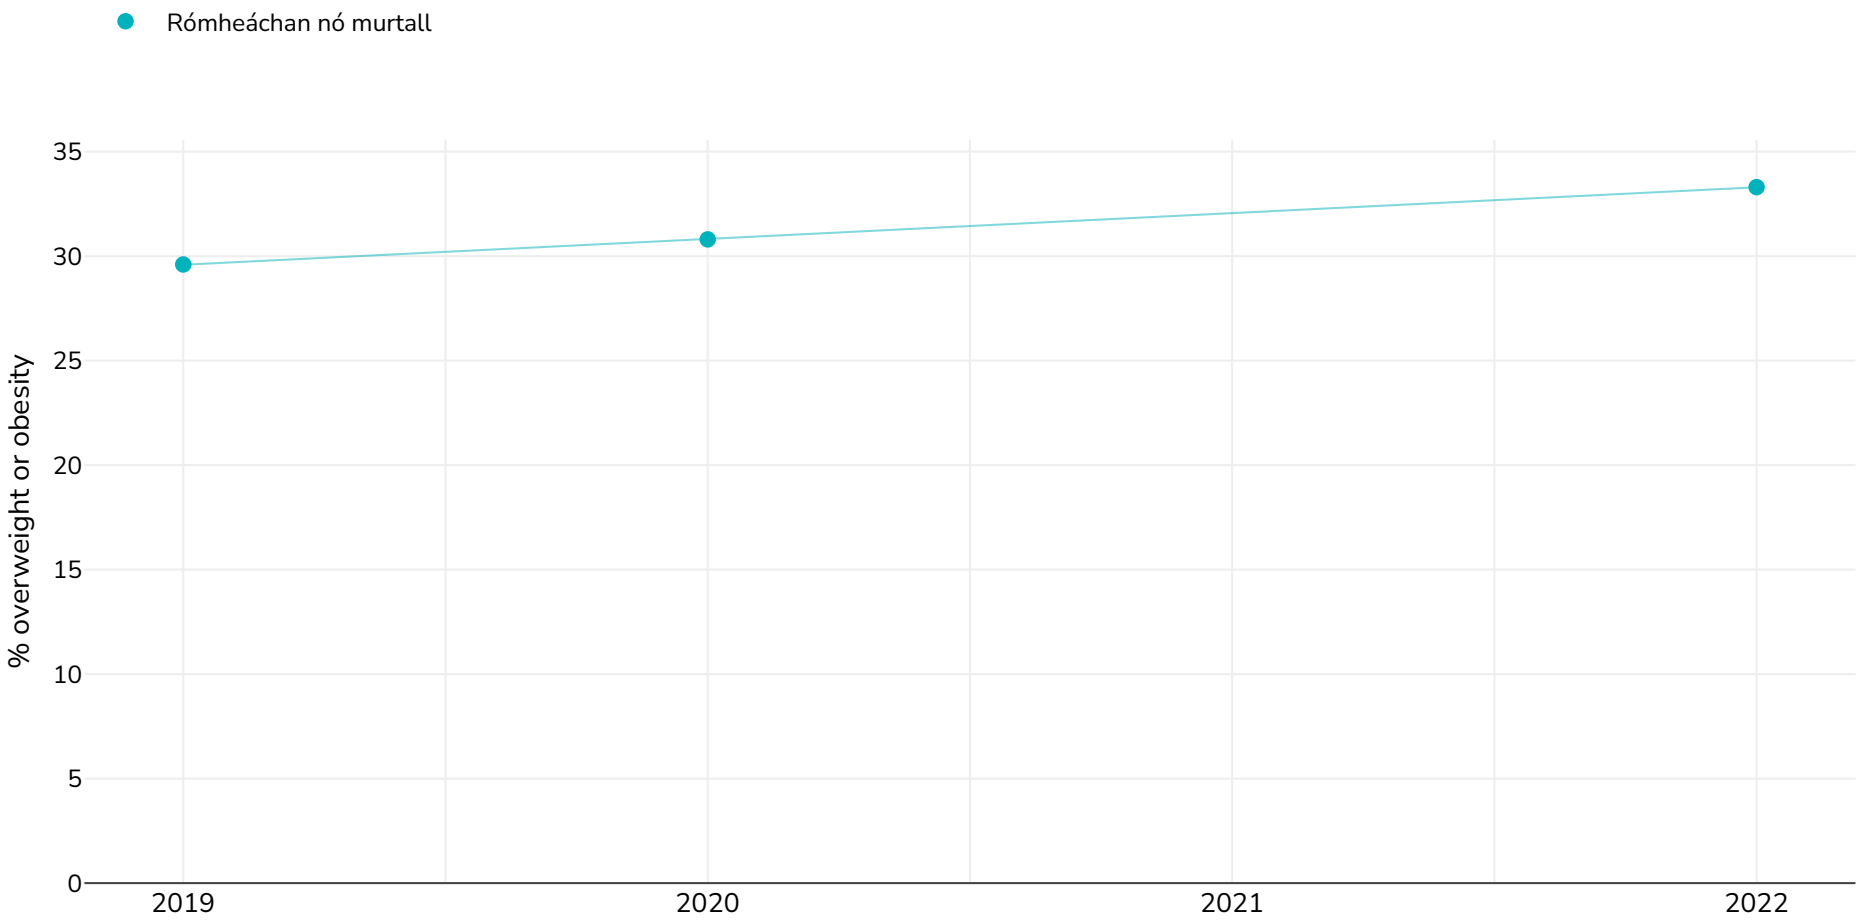

An Nua-Shéalainn: % Children living with overweight or obesity in New Zealand 2002-2022

Boys and girls

Cineál an tsuirbhé: Tomhaiste

Tagairtí: For full details of references visit <https://data.worldobesity.org/>