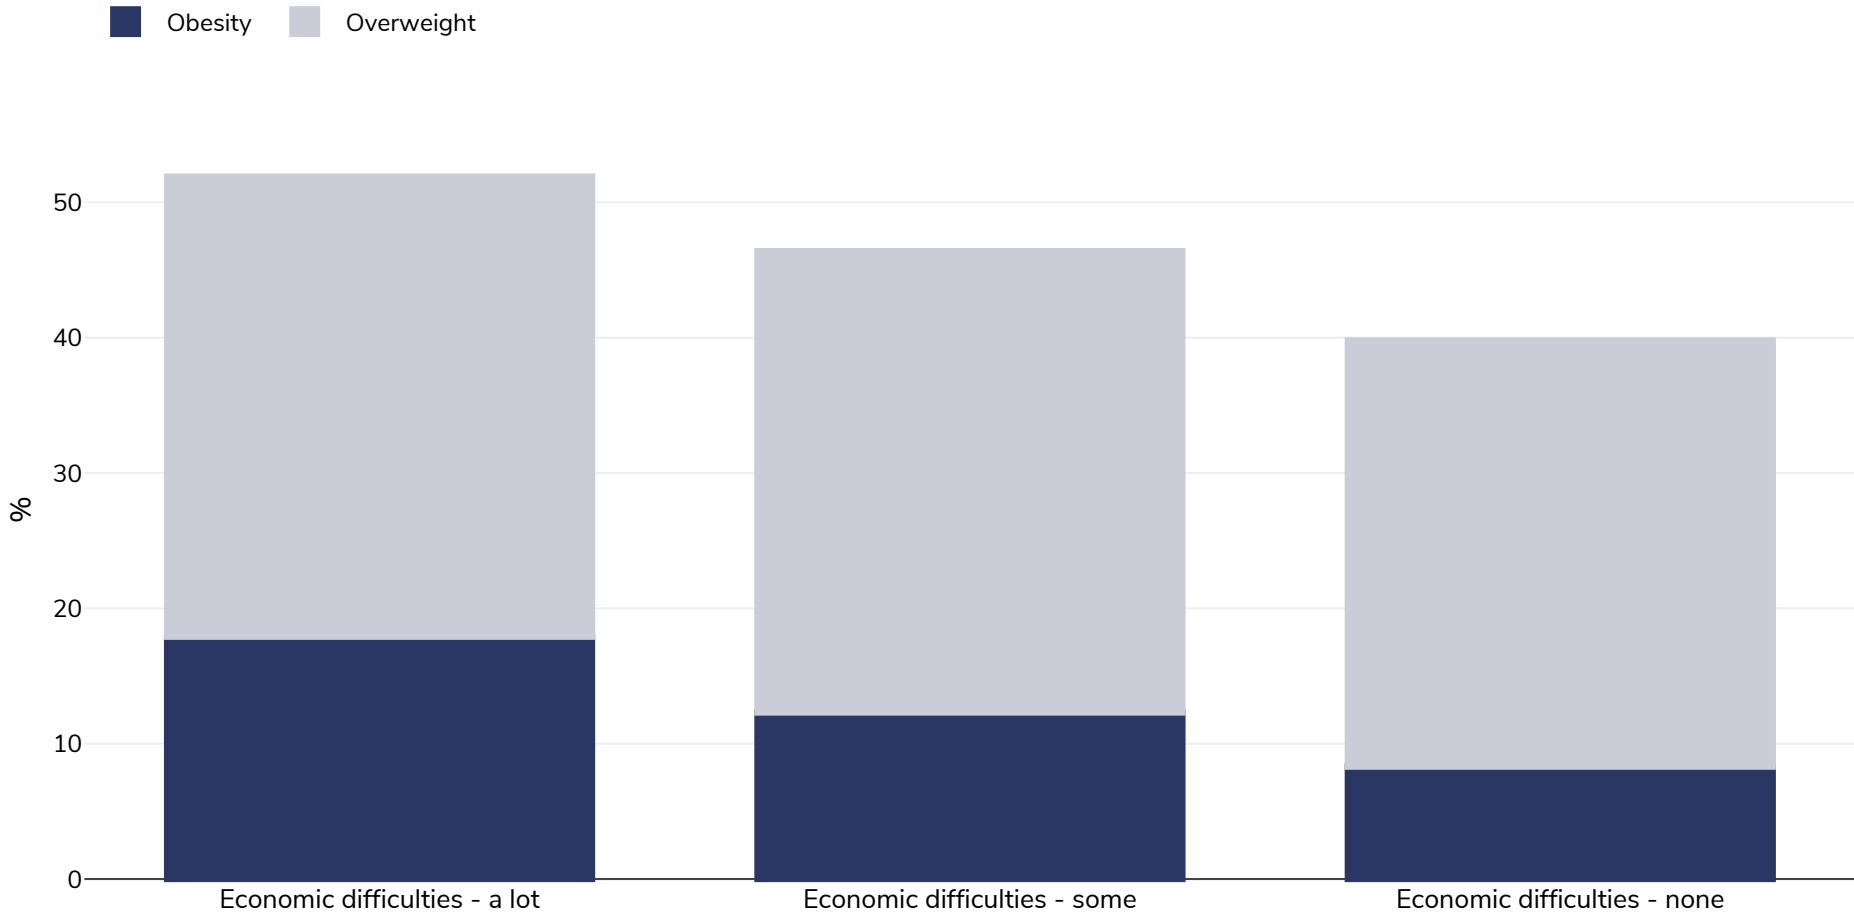

# Italy: Overweight/obesity by socio-economic group

Adults, 2020-2021

<b>Survey type:</b>	Self-reported
<b>Age:</b>	18-69
<b>Sample size:</b>	38126
<b>Area covered:</b>	National

**References:** PASSI 2020-2021. Available at <https://www.epicentro.iss.it/passi/dati/sovrappeso?tab-container-1=tab1> (last accessed on 22.03.23)

Unless otherwise noted, overweight refers to a BMI between 25kg and 29.9kg/m<sup>2</sup>, obesity refers to a BMI greater than 30kg/m<sup>2</sup>.