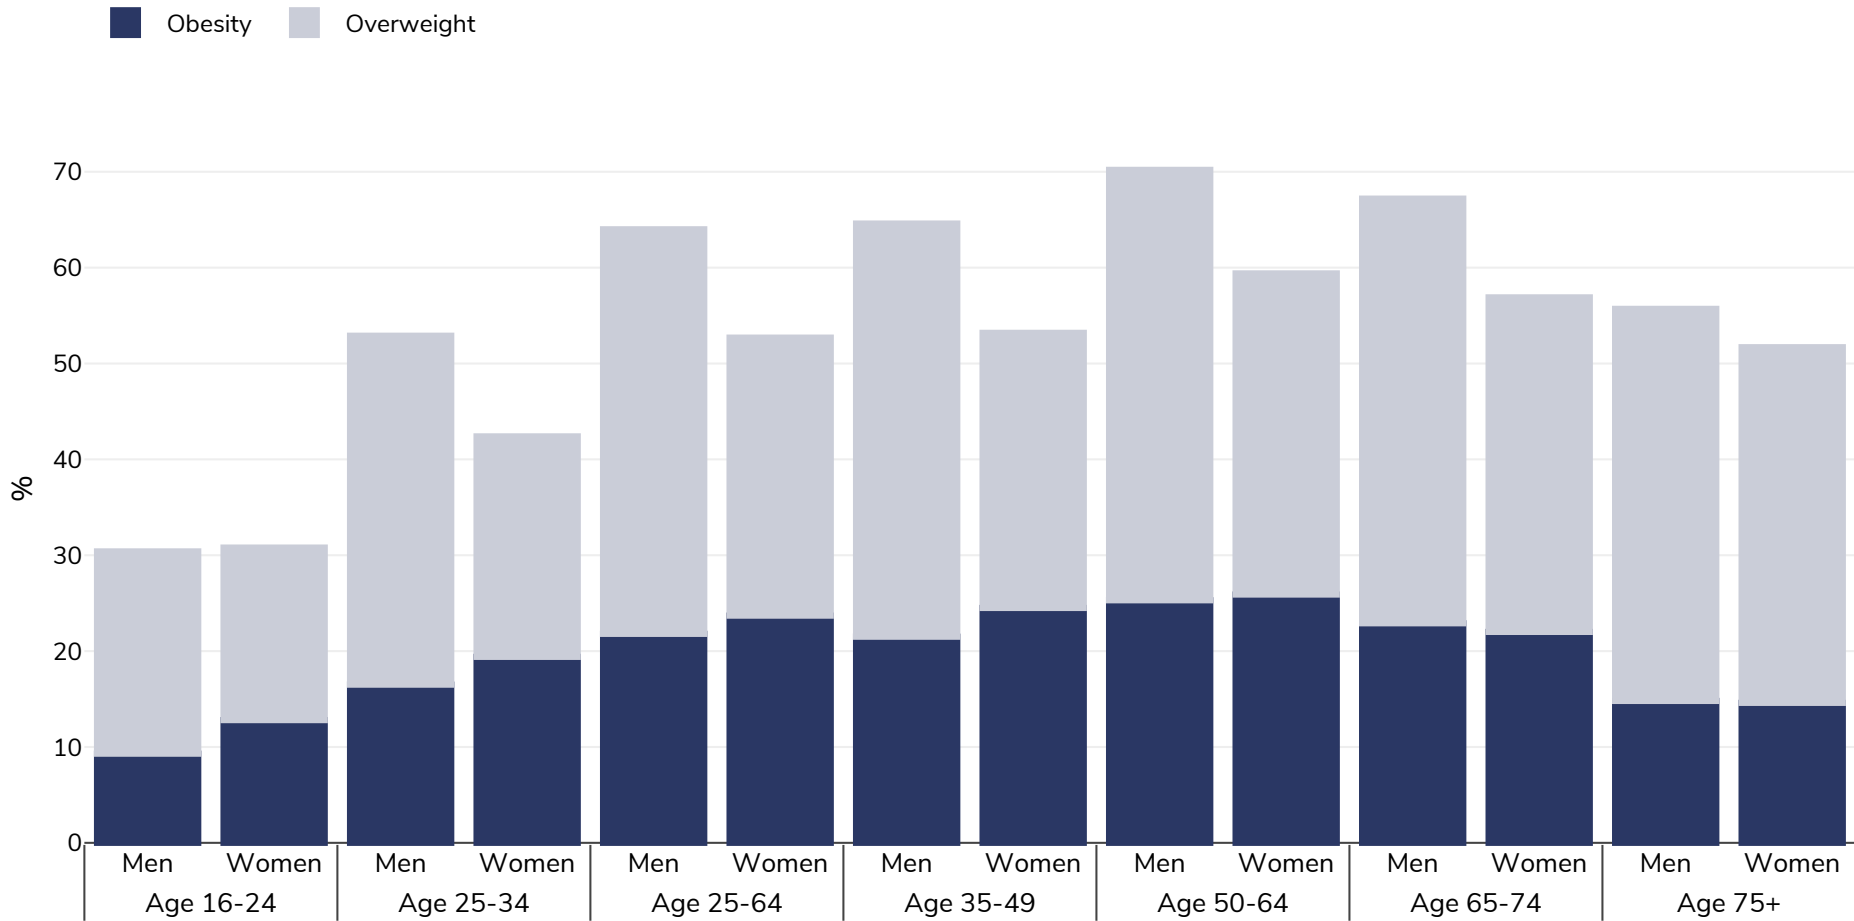

United Kingdom: Overweight/obesity by age

Adults, 2017

Survey type: Self-reported

Area covered: National

References: 2017 - EUROSTAT Database http://appsso.eurostat.ec.europa.eu/nui/show.do?dataset=ilc_hch10&lang=en (last accessed 25.08.20)

Unless otherwise noted, overweight refers to a BMI between 25kg and 29.9kg/m², obesity refers to a BMI greater than 30kg/m².