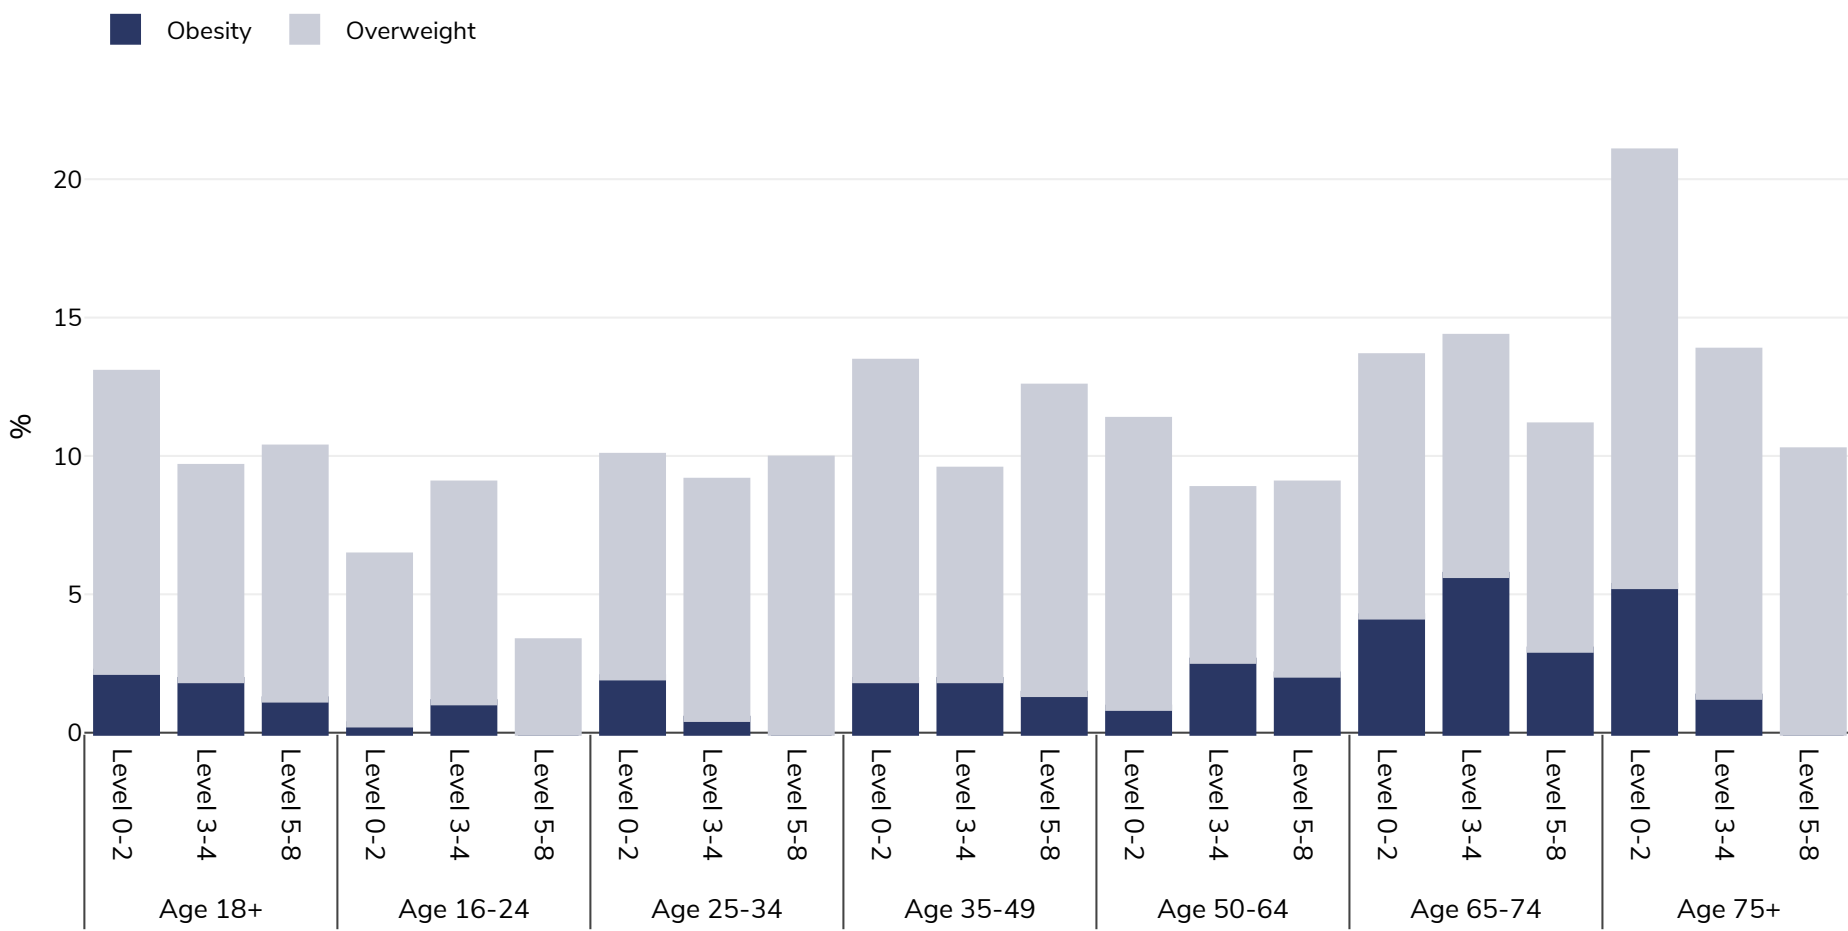

North Macedonia: Overweight/obesity by age and education

Men, 2017

Survey type: Self-reported

Area covered: National

References: 2017 - Education EUROSTAT Database http://appsso.eurostat.ec.europa.eu/nui/show.do?dataset=ilc_hch10&lang=en (last accessed 25.08.20)

Unless otherwise noted, overweight refers to a BMI between 25kg and 29.9kg/m², obesity refers to a BMI greater than 30kg/m².