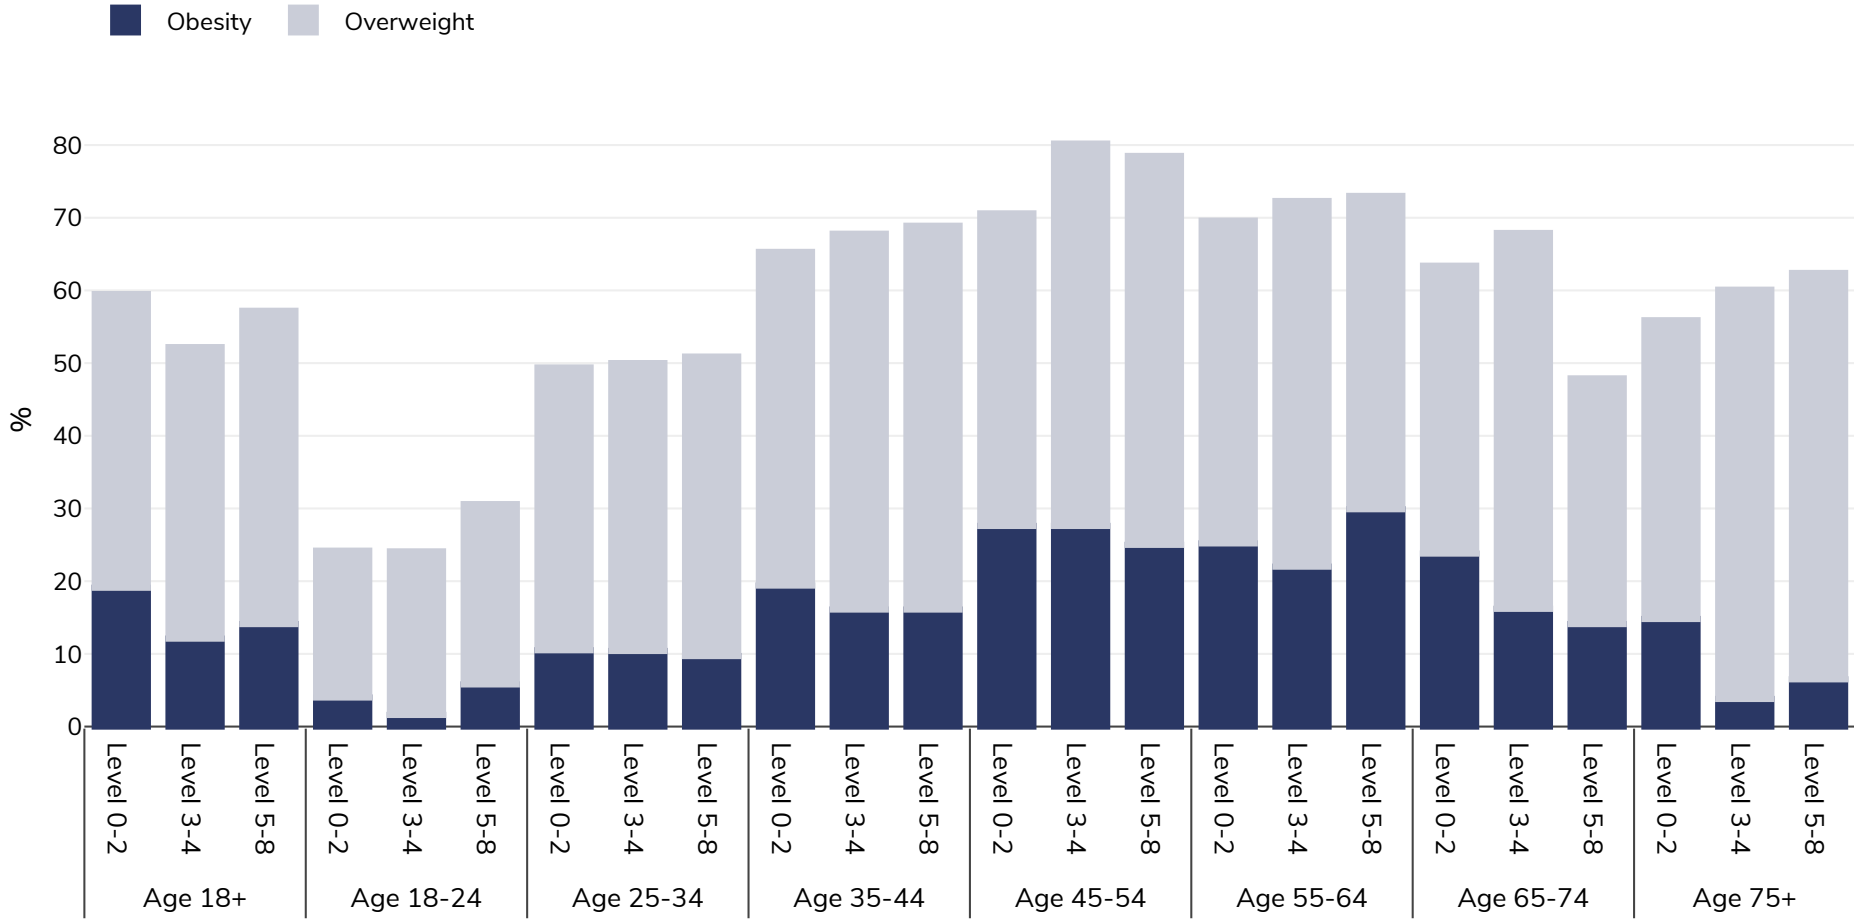

Turkey: Overweight/obesity by age and education

Men, 2014

Survey type: Self-reported

Area covered: National

References: 2014 Eurostat Database: http://appsso.eurostat.ec.europa.eu/nui/show.do?dataset=hlth_ehis_bm1e&lang=en (last accessed 25.08.20)

Unless otherwise noted, overweight refers to a BMI between 25kg and 29.9kg/m², obesity refers to a BMI greater than 30kg/m².