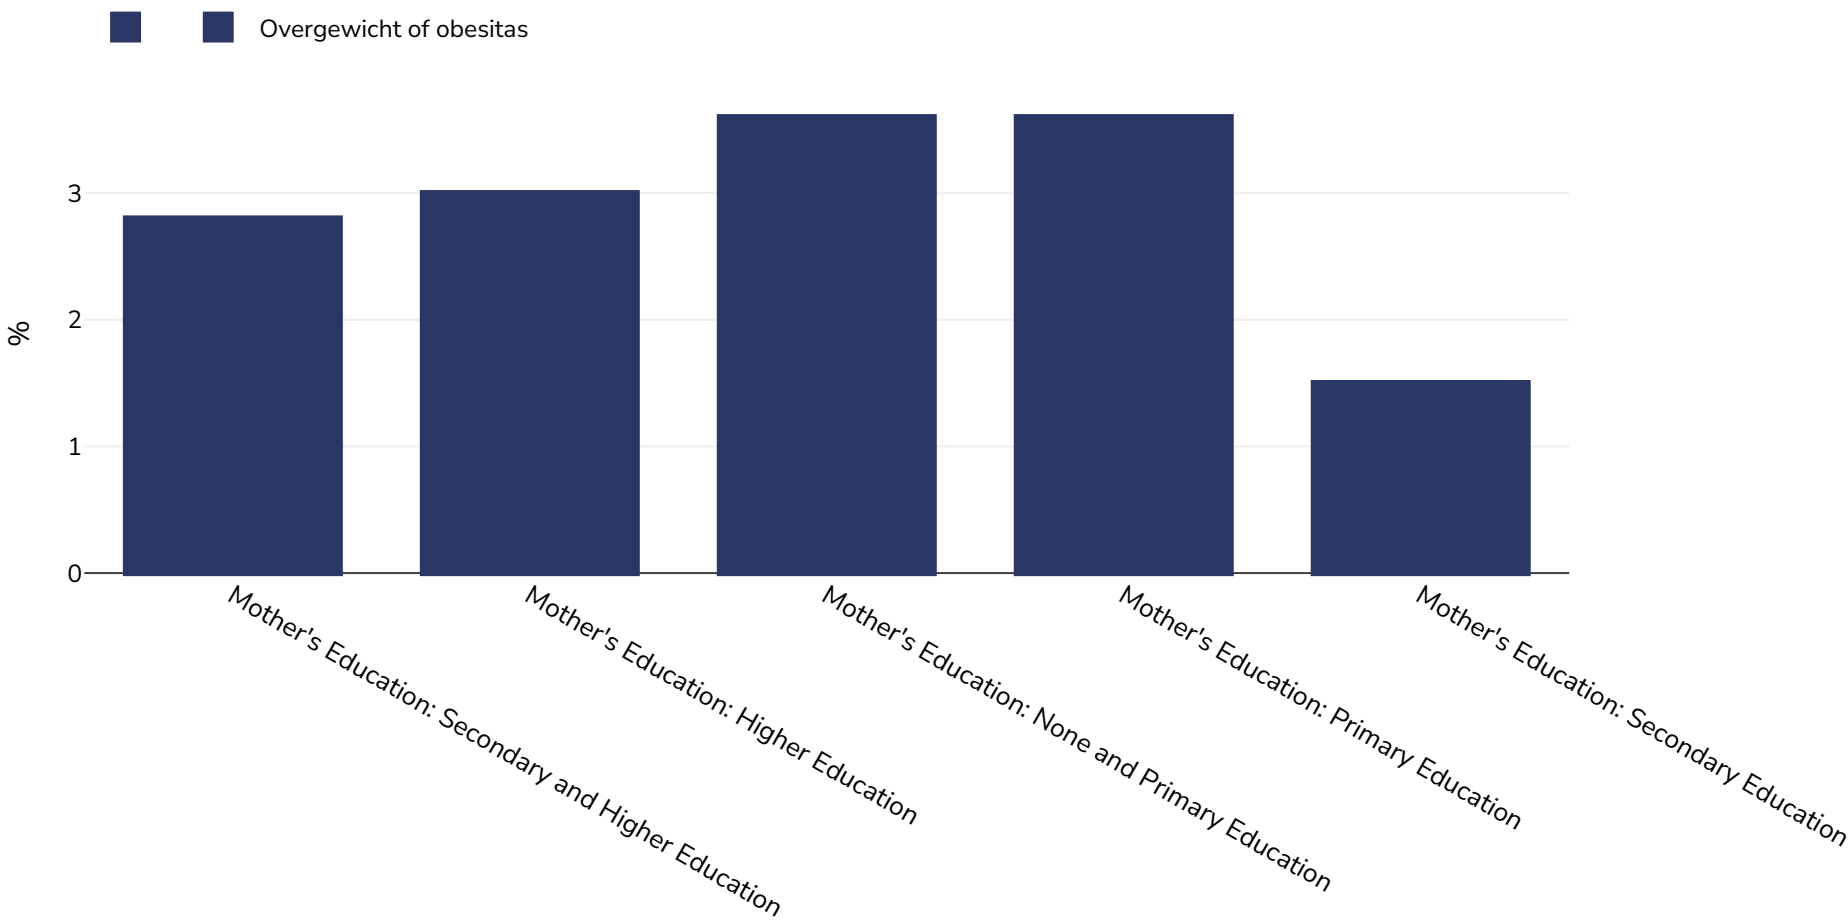

Mongolië: Overweight/obesity by education

Infants, 2004

Monstergrootte: 1246

Referenties: NNS: Nutritional status of Mongolian children and women: 3rd National nutrition survey report. Ulaanbaatar, Mongolia, 2006.