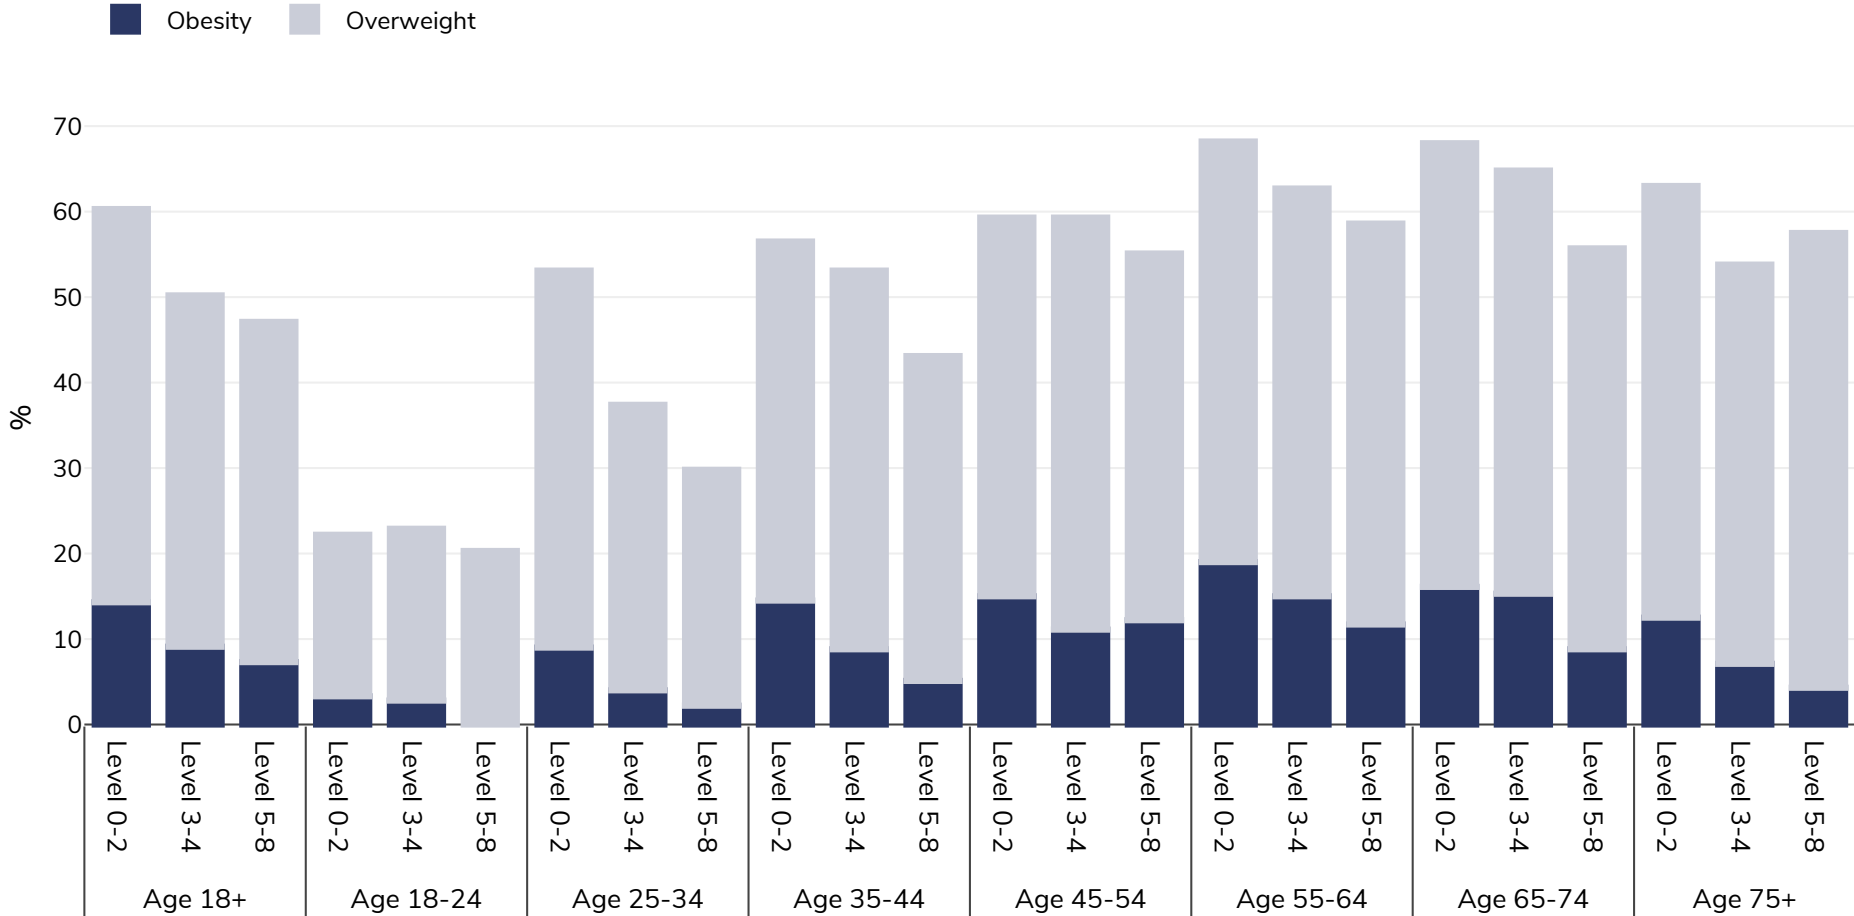

Italy: Overweight/obesity by age and education

Men, 2014

Survey type: Self-reported

Area covered: National

References: Eurostat Eurostat Database: http://appsso.eurostat.ec.europa.eu/nui/show.do?dataset=hlth_ehis_bm1e&lang=en (last accessed 25.08.20)

Unless otherwise noted, overweight refers to a BMI between 25kg and 29.9kg/m², obesity refers to a BMI greater than 30kg/m².