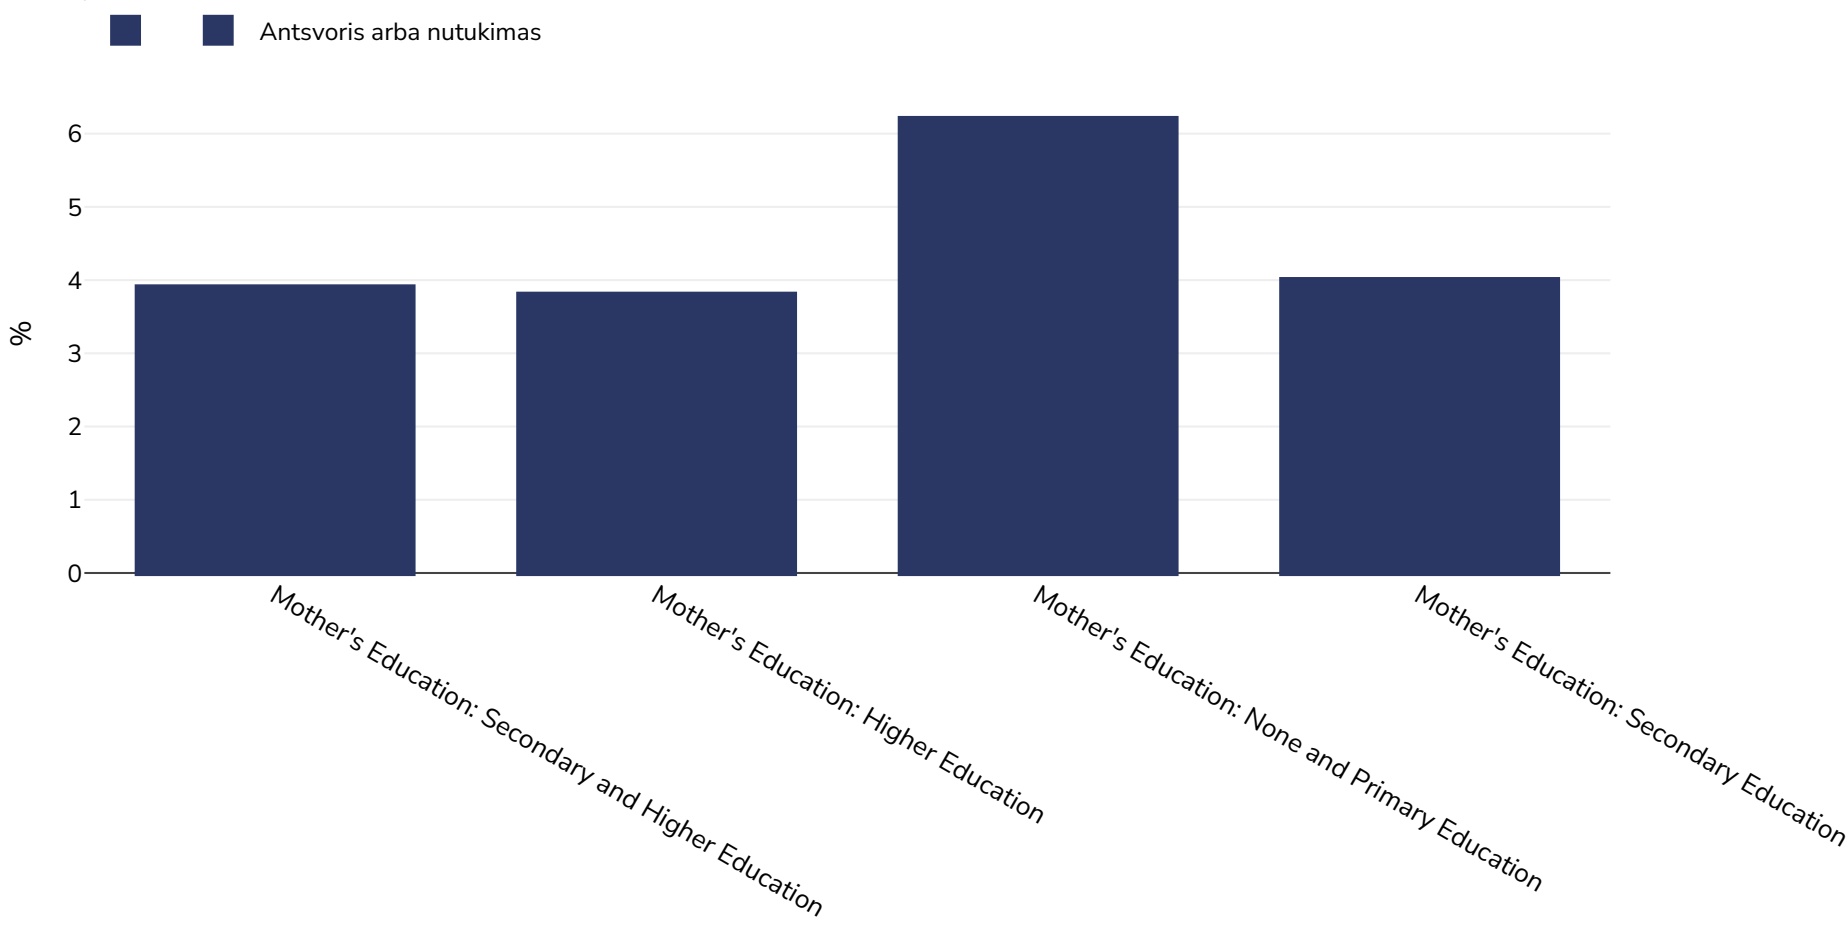

# Tuvalu: Overweight/obesity by education

Infants, 2019-2020

**Imties dydis:** 479

**Nuorodos:** MICS: Tuvalu Multiple Indicator Cluster Survey 2019-20, Survey Findings Report. Funafuti, Tuvalu: Central Statistics Division

**Pastabos (tik anglų k.):** UNICEF/WHO/World Bank Joint Child Malnutrition Estimates Expanded Database: Overweight (Survey Estimates), May 2023, New York. For more information about the methodology, please consult <https://data.unicef.org/resources/jme-2023-country-consultations/> Percentage of children under 5 years of age falling above 2 standard deviations (moderate and severe) from the median weight-for-height of the reference population.