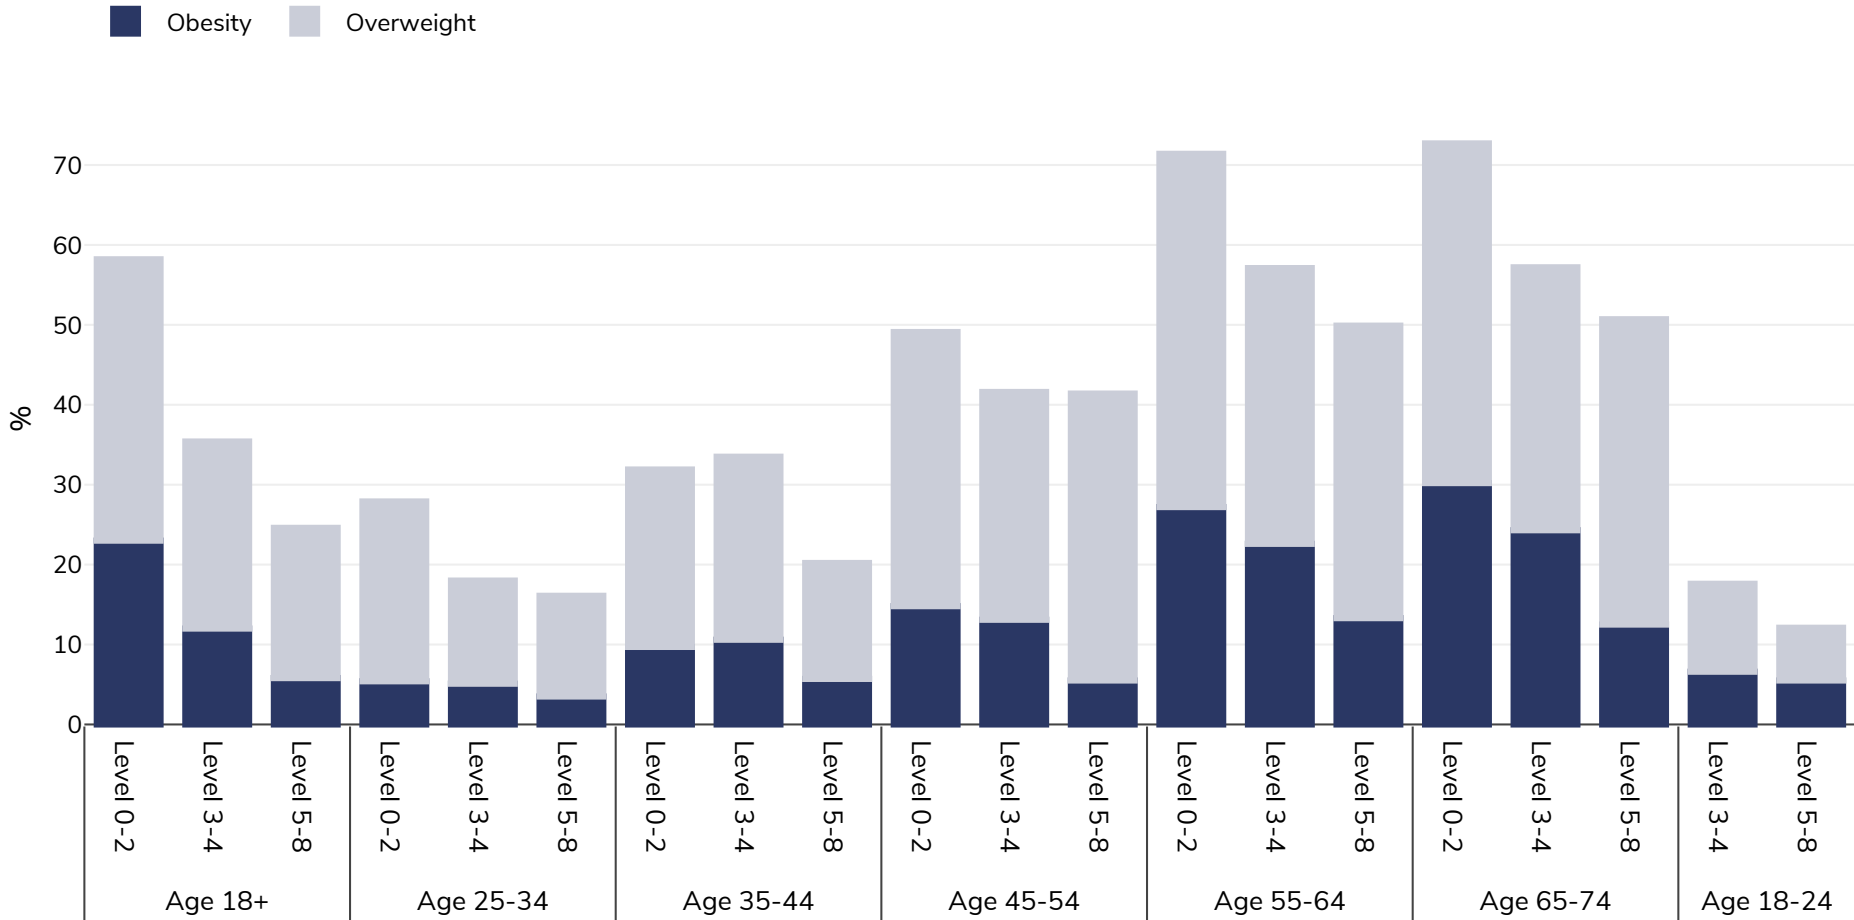

Cyprus: Overweight/obesity by age and education

Women, 2014

Survey type: Self-reported

Area covered: National

References: Eurostat Database: http://appsso.eurostat.ec.europa.eu/nui/show.do?dataset=hlth_ehis_bm1e&lang=en (last accessed 25.08.20)

Unless otherwise noted, overweight refers to a BMI between 25kg and 29.9kg/m², obesity refers to a BMI greater than 30kg/m².