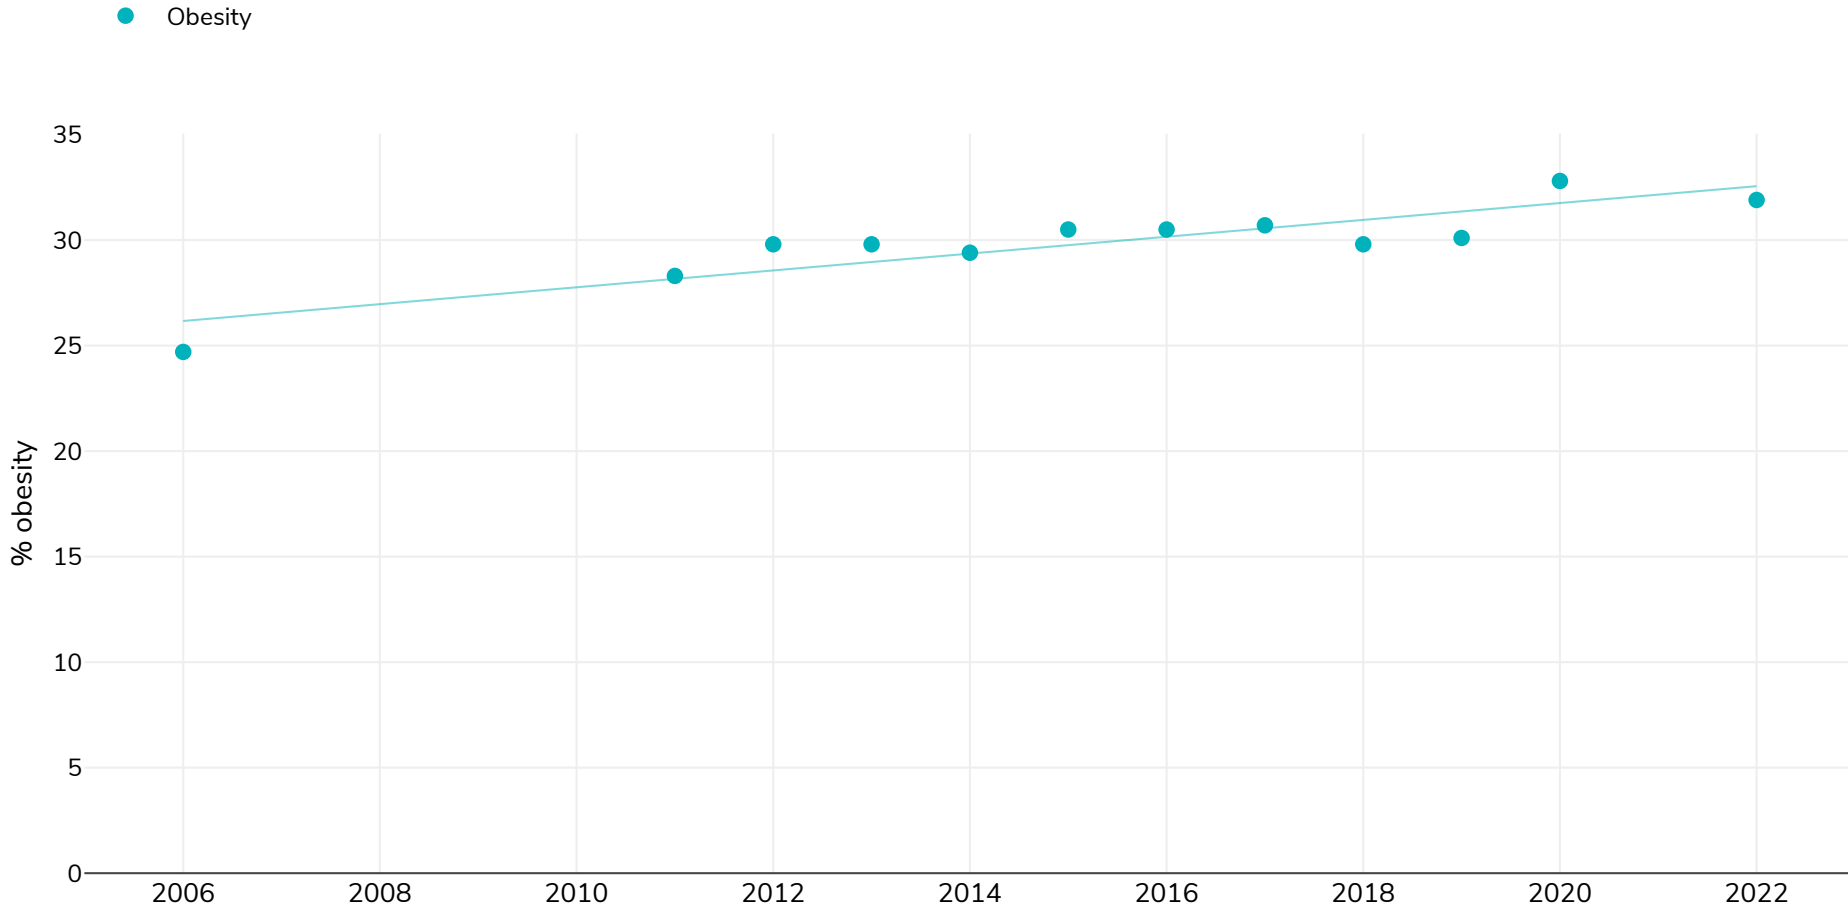

New Zealand: % Adults living with obesity, 2006-2023

Men

Survey type: Measured

References: For full details of references visit <https://data.worldobesity.org/>

Unless otherwise noted, overweight refers to a BMI between 25kg and 29.9kg/m², obesity refers to a BMI greater than 30kg/m².

Different methodologies may have been used to collect this data and so data from different surveys may not be strictly comparable. Please check with original data sources for methodologies used.