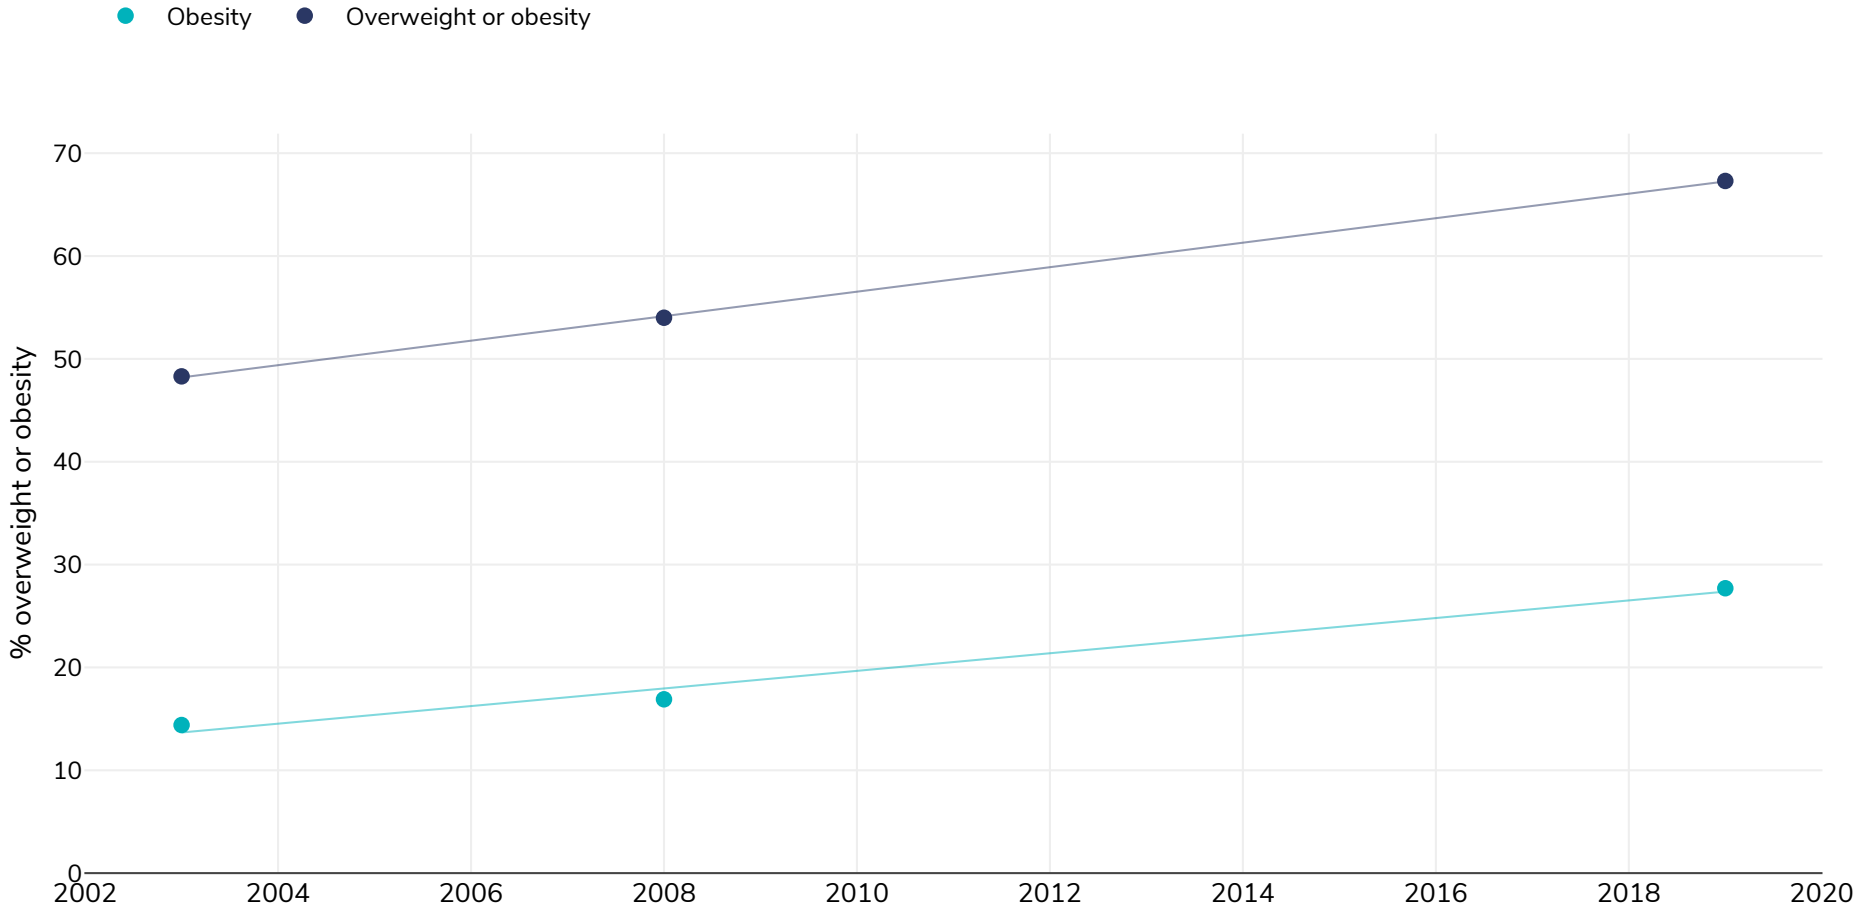

Panama: % Adults living with obesity, 2003-2019

Men

Survey type: Measured

References: For full details of references visit <https://data.worldobesity.org/>

Different methodologies may have been used to collect this data and so data from different surveys may not be strictly comparable. Please check with original data sources for methodologies used.