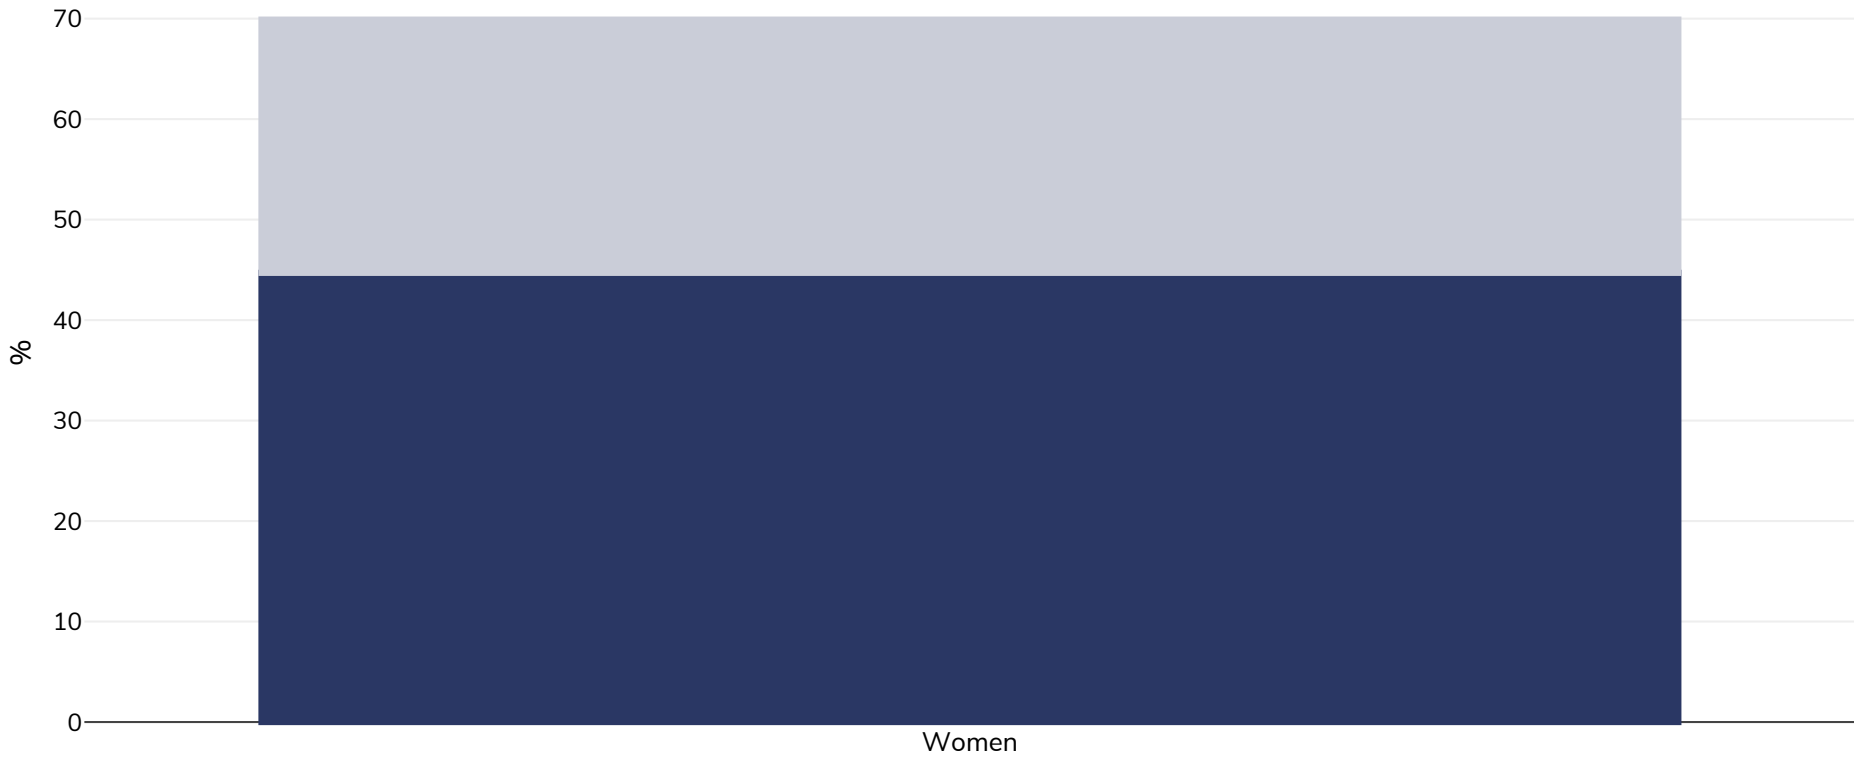

Fiji: Obesity prevalence

Women, 2021

■ Obesity ■ Overweight

Survey type:	Measured
Age:	15-49
Sample size:	4798
Area covered:	National

References: Fiji Bureau of Statistics. 2022. Fiji Multiple Indicator Cluster Survey 2021, Survey Findings Report. Suva, Fiji: Fiji Bureau of Statistics.

Unless otherwise noted, overweight refers to a BMI between 25kg and 29.9kg/m², obesity refers to a BMI greater than 30kg/m².