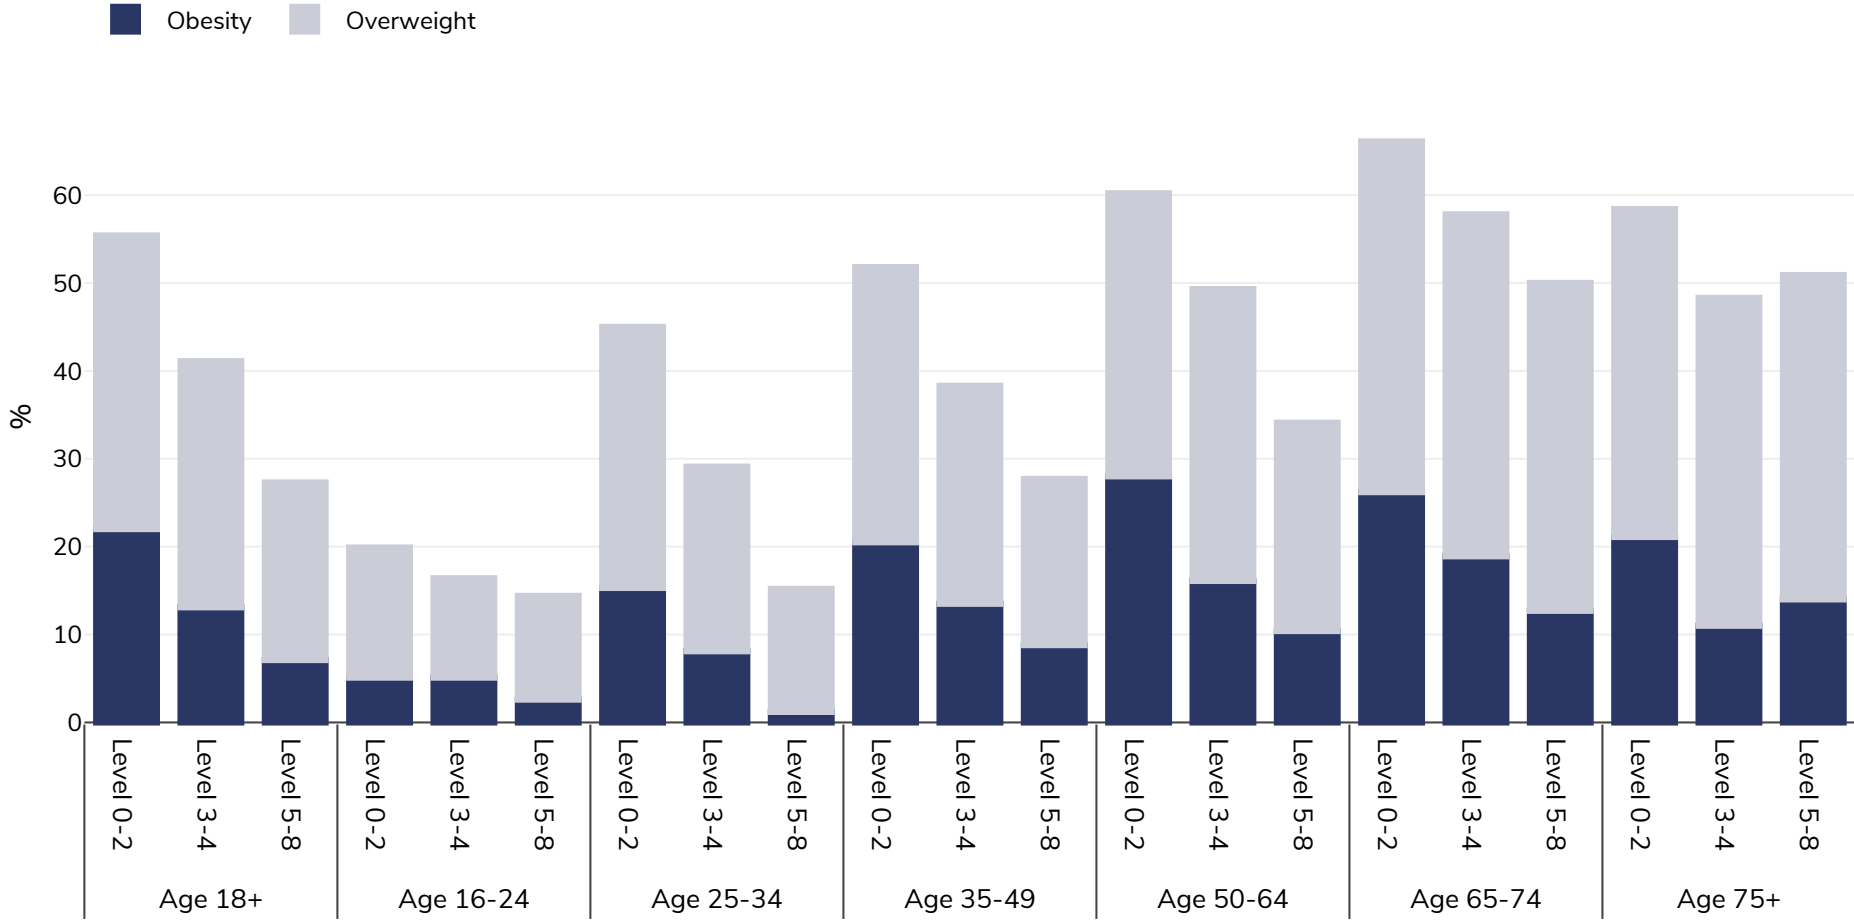

Austria: Overweight/obesity by age and education

Women, 2017

Survey type: Self-reported

Area covered: National

References: Eurostat Database http://appsso.eurostat.ec.europa.eu/nui/show.do?dataset=ilc_hch10&lang=en (last accessed 25.08.20)

Unless otherwise noted, overweight refers to a BMI between 25kg and 29.9kg/m², obesity refers to a BMI greater than 30kg/m².