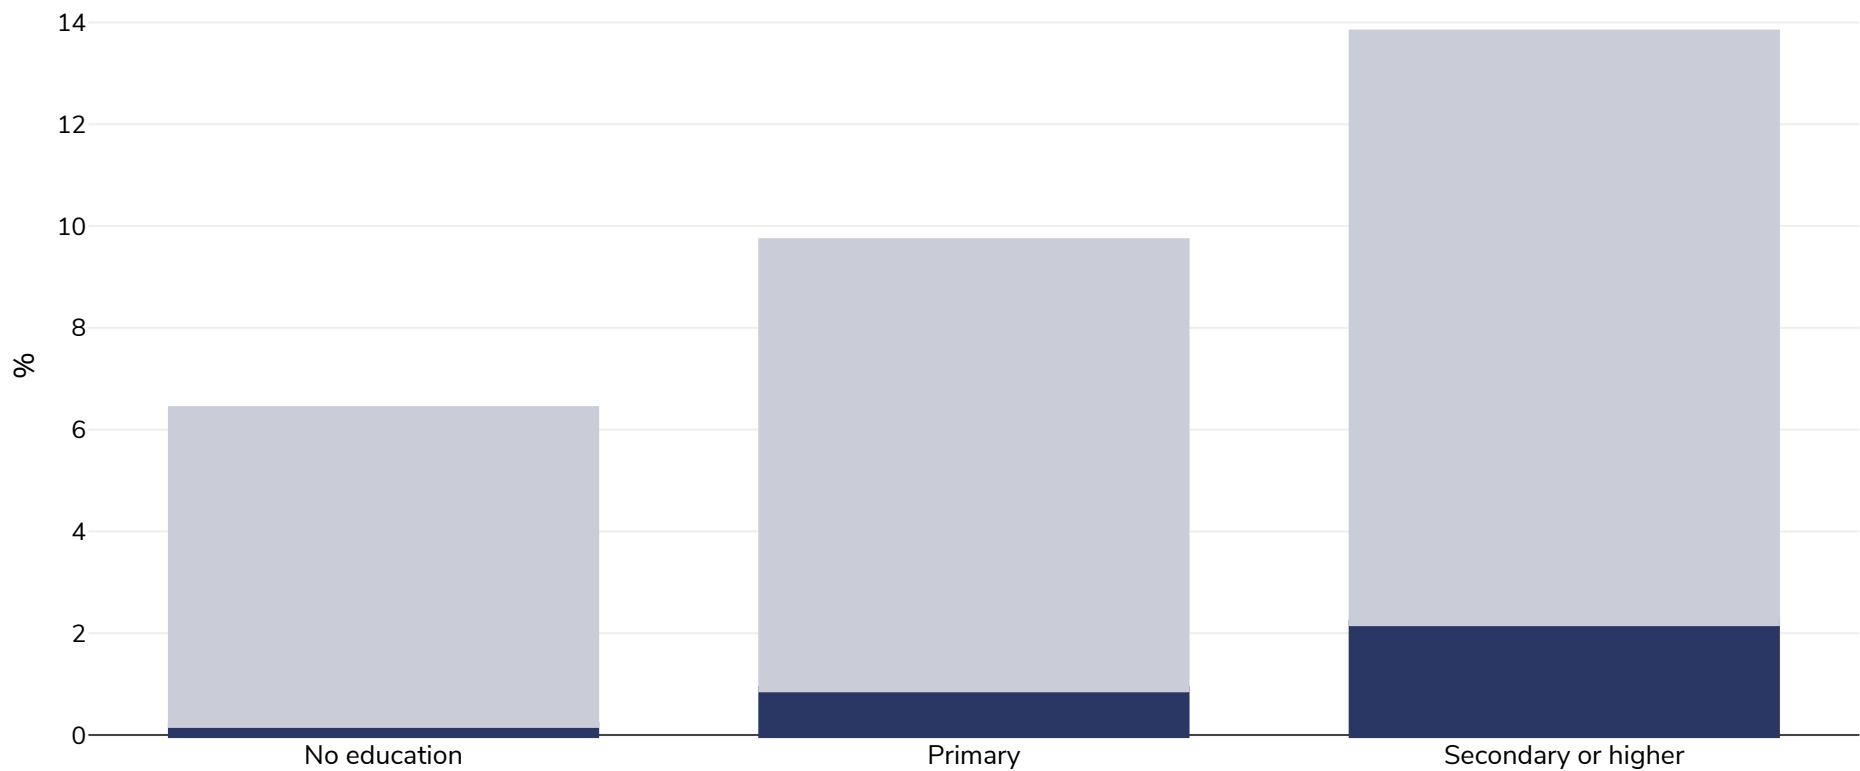

# Burkina Faso: Overweight/obesity by education

Girls, 2021

■ Obesity   ■ Overweight

<b>Survey type:</b>	Measured
<b>Age:</b>	15-19
<b>Sample size:</b>	1800
<b>Area covered:</b>	National
<b>References:</b>	INSD et ICF. 2023. Enquête Démographique et de Santé du Burkina Faso 2021. Ouagadougou, Burkina Faso et Rockville, Maryland, USA : INSD et ICF
<b>Notes:</b>	INSD et ICF. 2023. Enquête Démographique et de Santé du Burkina Faso 2021. Ouagadougou, Burkina Faso et Rockville, Maryland, USA : INSD et ICF
<b>Definitions:</b>	BMI for age where between 1 - 2 SD over media is overweight and >+2SD is obesity.
<b>Cutoffs:</b>	WHO