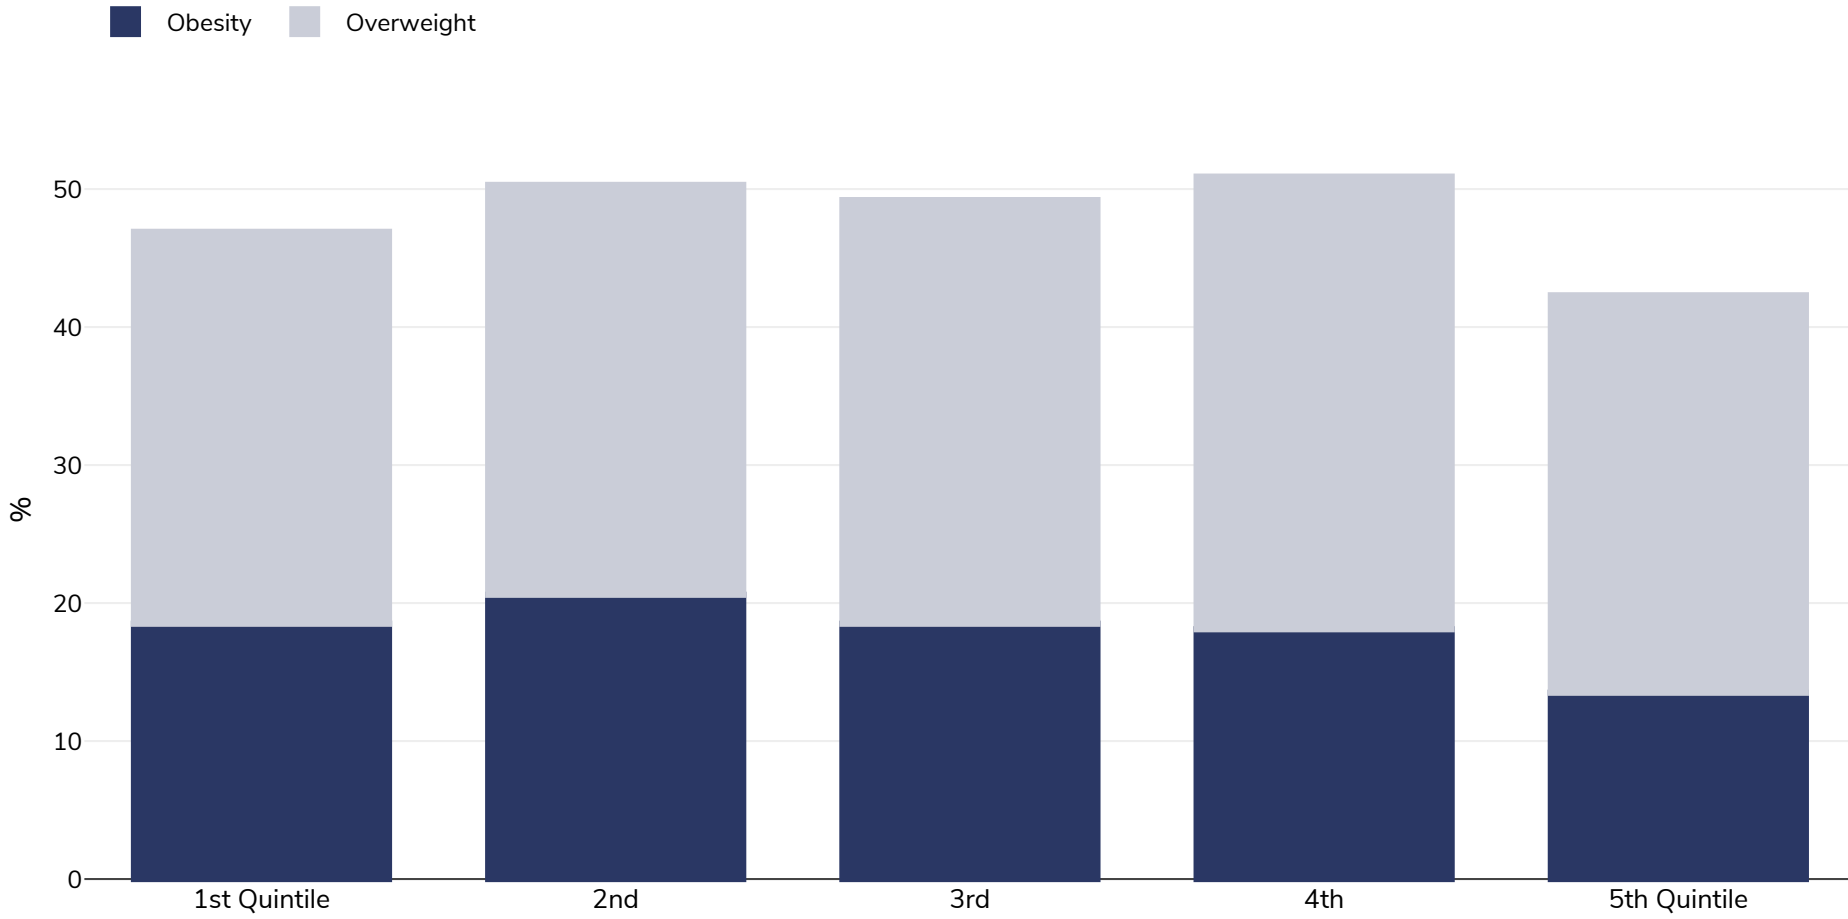

Finland: Overweight/obesity by socio-economic group

Women, 2014

Survey type:	Self-reported
Age:	18+
Area covered:	National
References:	2014 Socio economic - http://appsso.eurostat.ec.europa.eu/nui/show.do?dataset=hlth_ehis_bm1i&lang=en (last accessed 25.08.20)
Notes:	1st Quintile (lowest income), 5th Quintile (highest income) Please note where data = zero, there were insufficient data. Unless otherwise noted, overweight refers to a BMI between 25kg and 29.9kg/m ² , obesity refers to a BMI greater than 30kg/m ² .