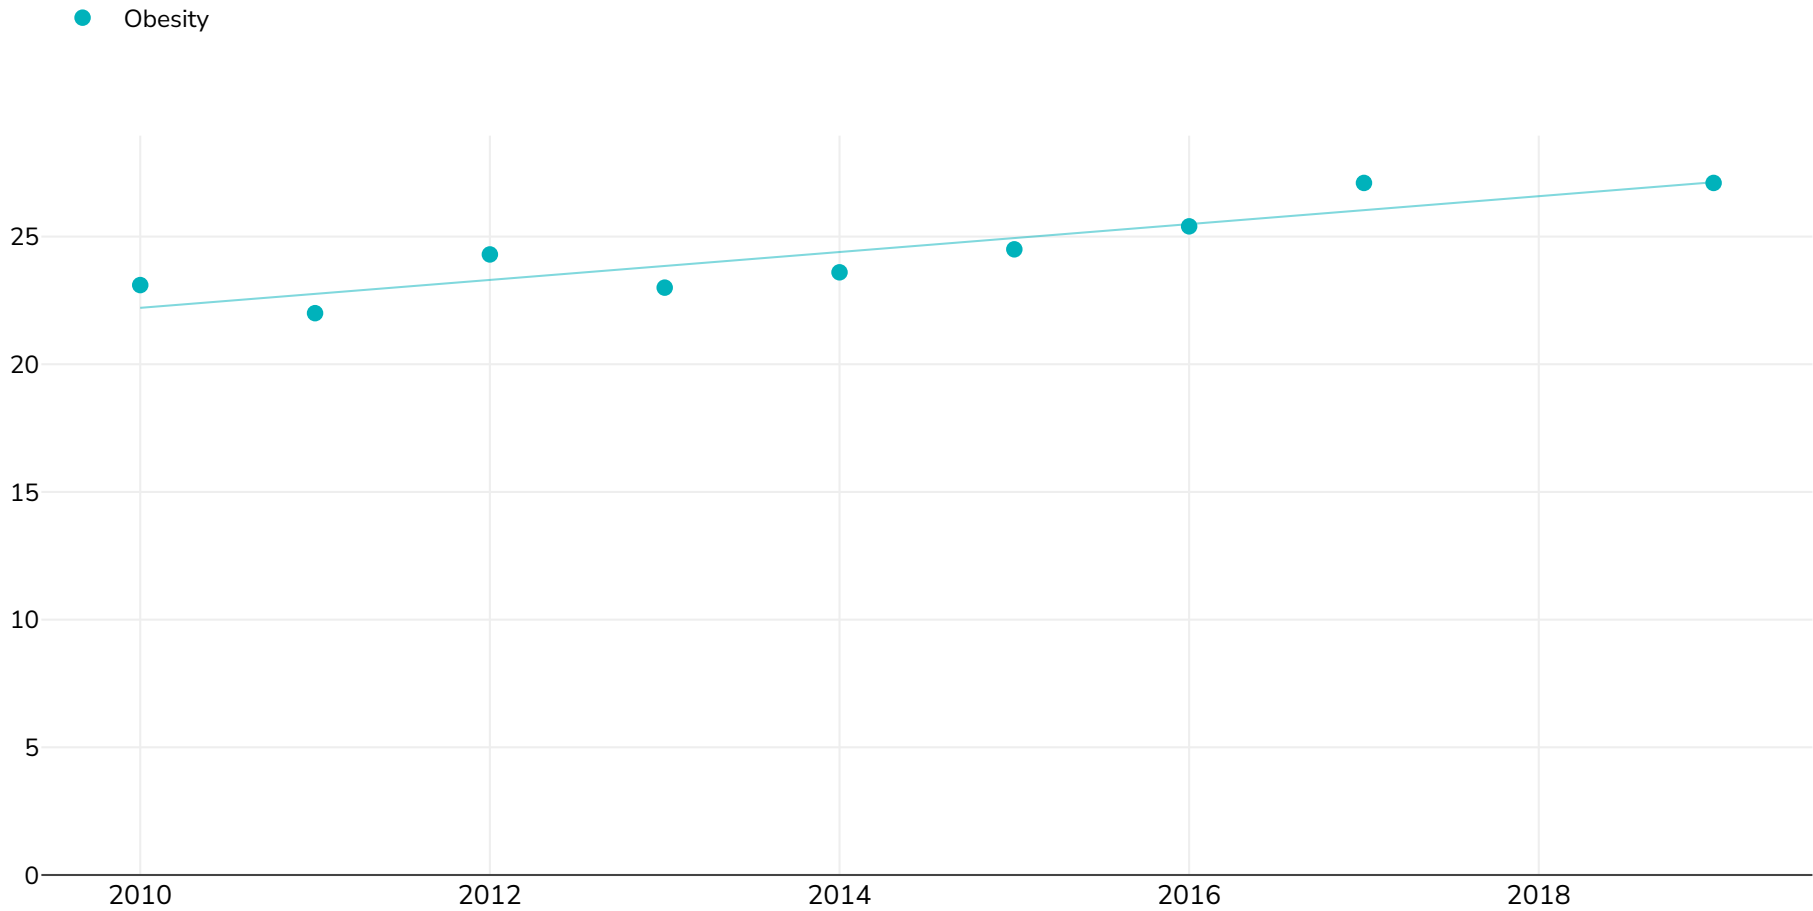

Northern Ireland: % Adults living with obesity in Northern Ireland 2010-2019

Women

Survey type: Measured

References: For full details of references visit <https://data.worldobesity.org/>

Unless otherwise noted, overweight refers to a BMI between 25kg and 29.9kg/m², obesity refers to a BMI greater than 30kg/m².

Different methodologies may have been used to collect this data and so data from different surveys may not be strictly comparable. Please check with original data sources for methodologies used.