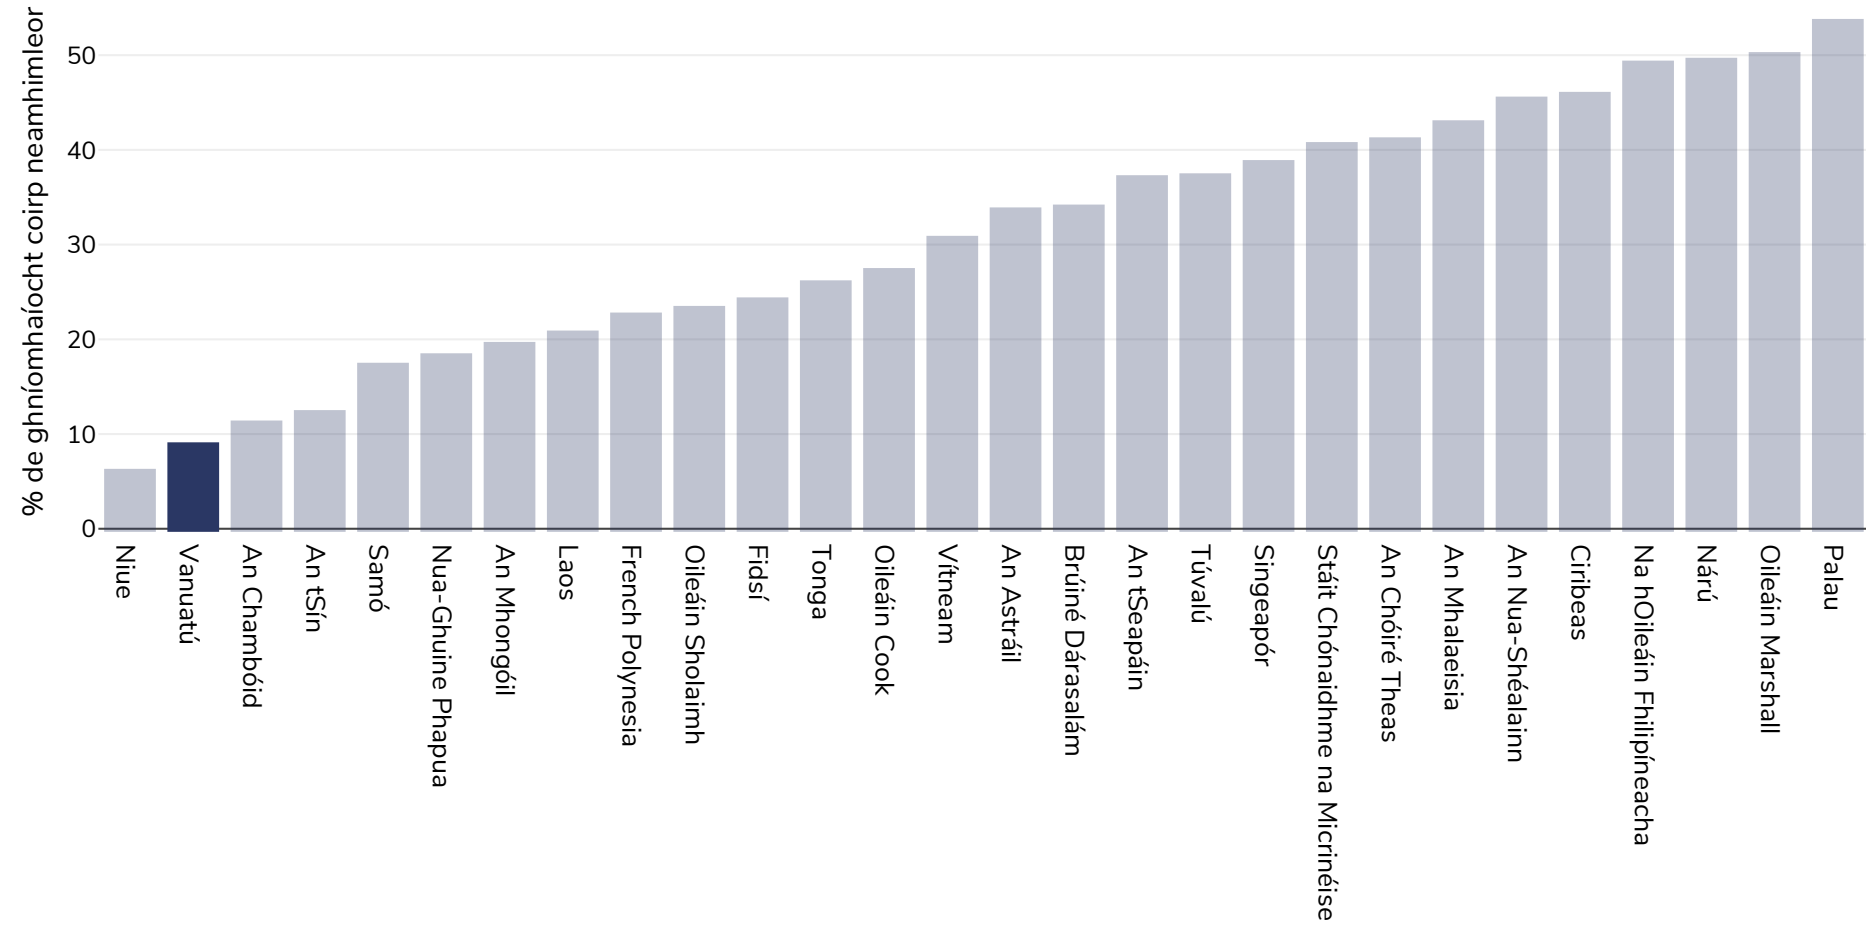

# Vanuatú: Insufficient physical activity

Mná, 2016

**Tagairtí:**

Guthold R, Stevens GA, Riley LM, Bull FC. Worldwide trends in insufficient physical activity from 2001 to 2016: a pooled analysis of 358 population-based surveys with 1.9 million participants. Lancet 2018 [http://dx.doi.org/10.1016/S2214-109X\(18\)30357-7](http://dx.doi.org/10.1016/S2214-109X(18)30357-7)