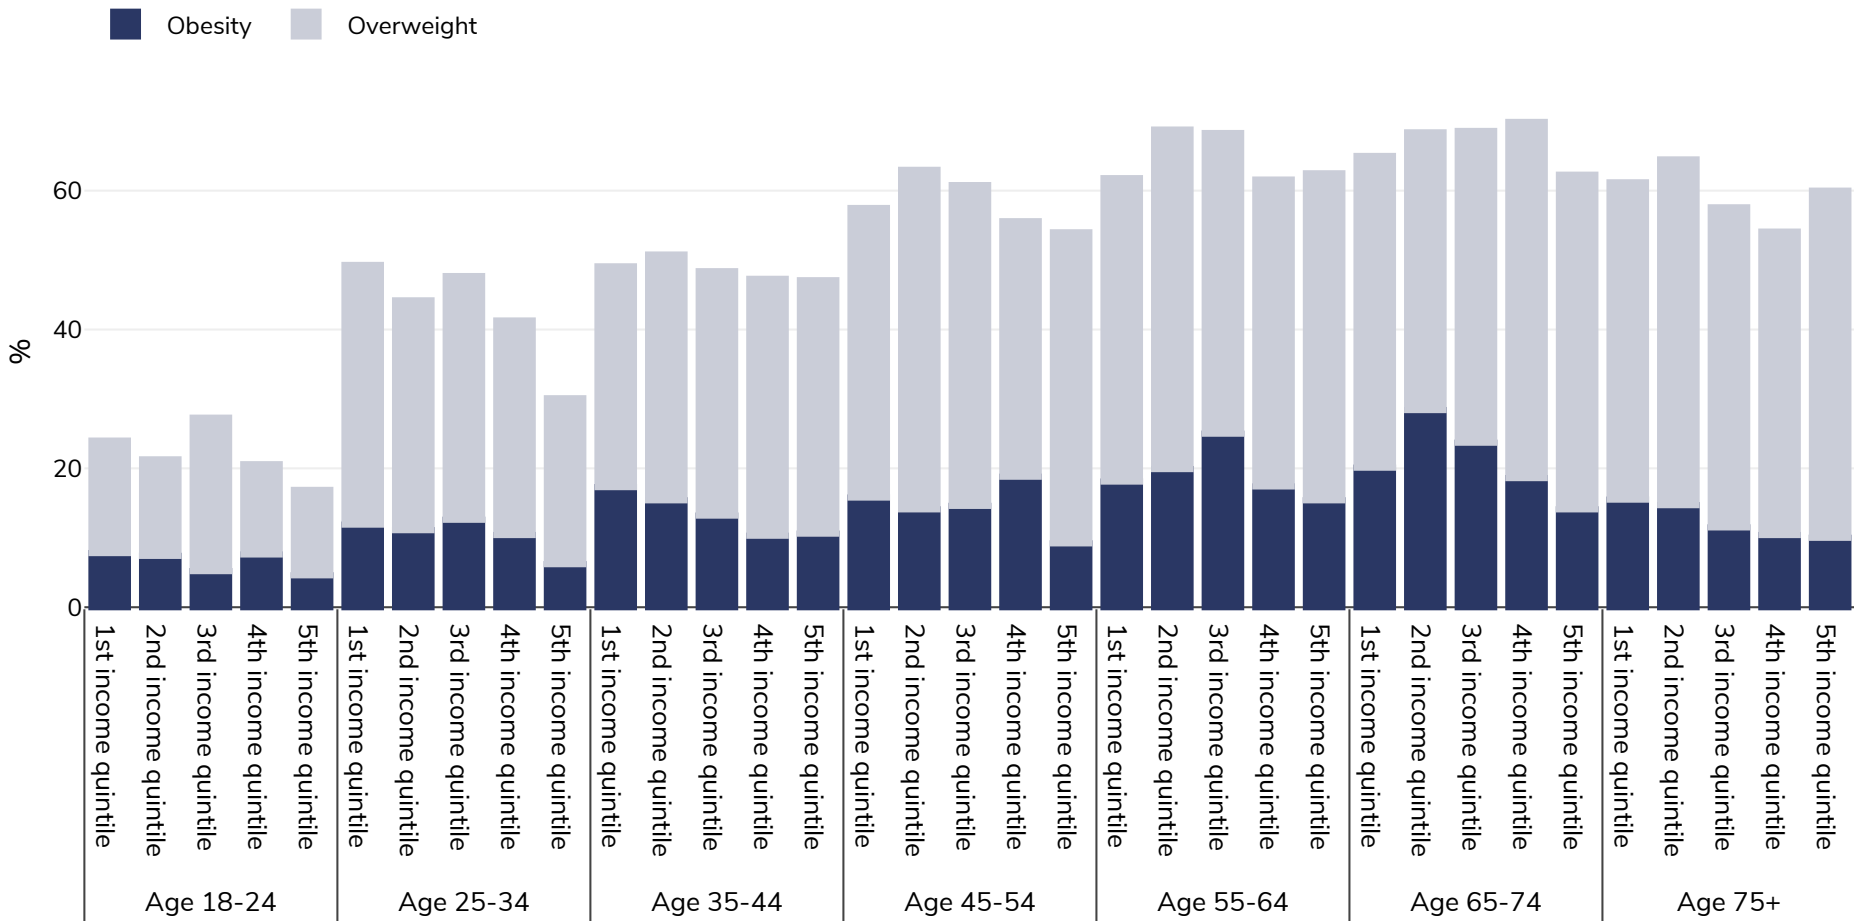

# France: Overweight/obesity by age and socio-economic group

Men, 2019

Survey type: Self-reported

Area covered: National

References: urostat 2019. Available at [https://appsso.eurostat.ec.europa.eu/nui/show.do?dataset=hlth\\_ehis\\_bm1i&lang=en](https://appsso.eurostat.ec.europa.eu/nui/show.do?dataset=hlth_ehis_bm1i&lang=en) (last accessed 09.08.2021)

Unless otherwise noted, overweight refers to a BMI between 25kg and 29.9kg/m<sup>2</sup>, obesity refers to a BMI greater than 30kg/m<sup>2</sup>.