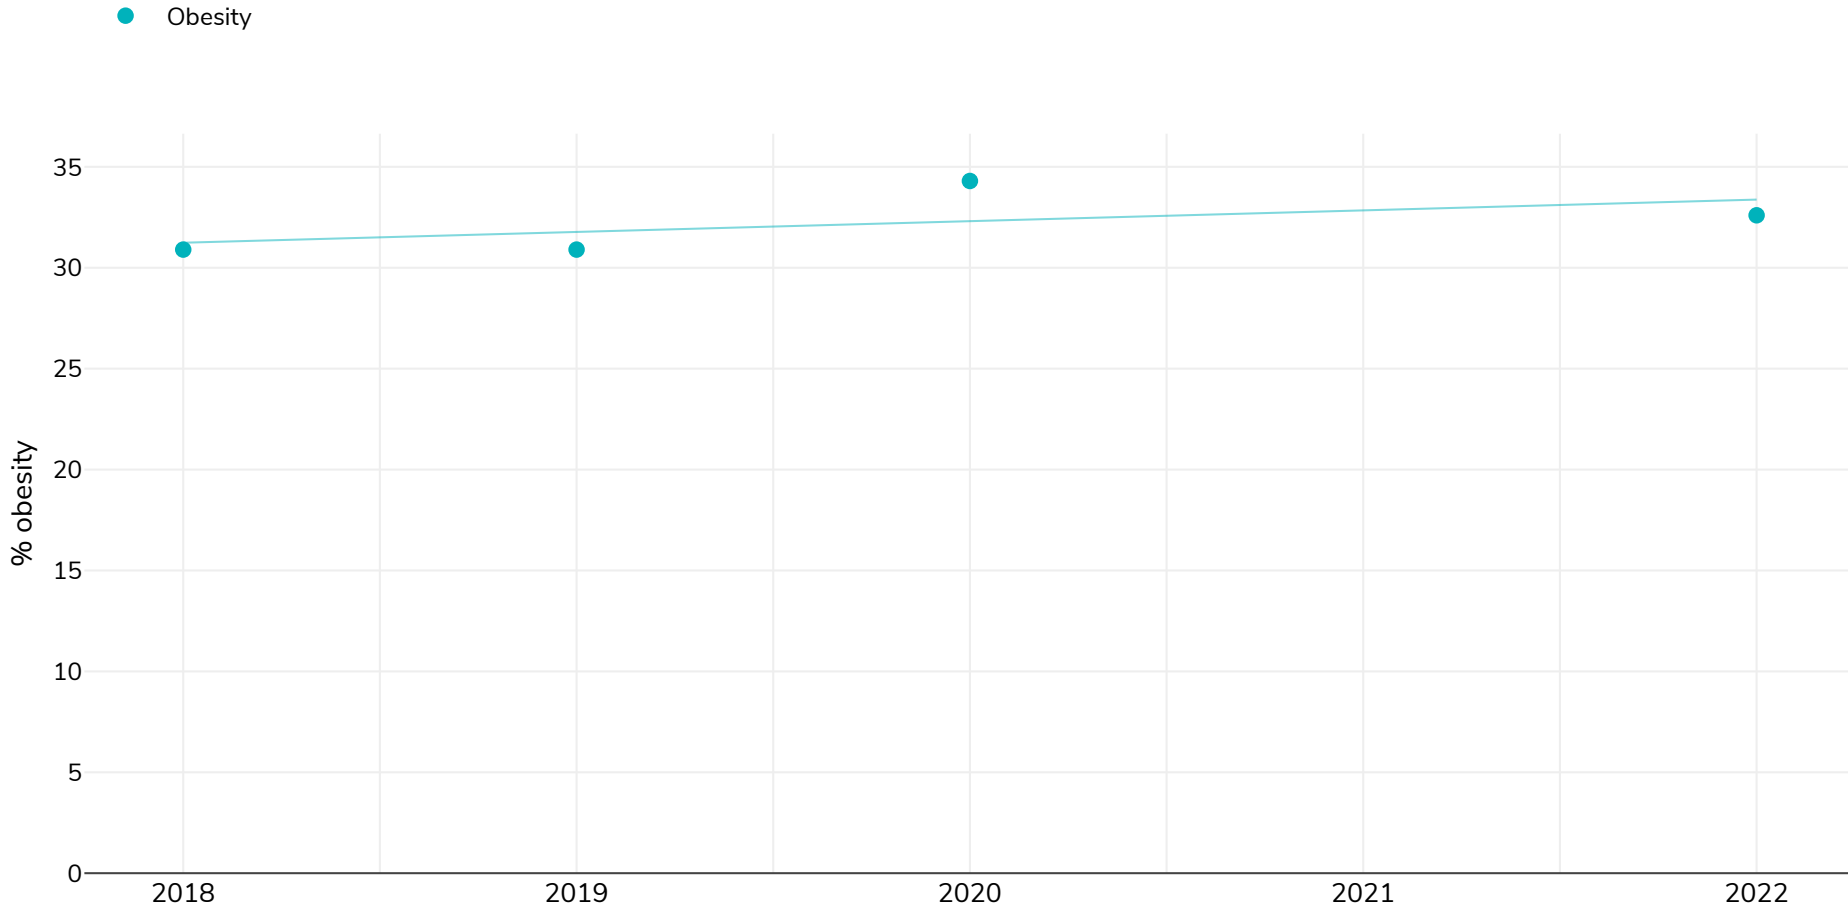

New Zealand: % Adults living with obesity, 2006-2023

Men and women

Survey type: Measured

References: For full details of references visit <https://data.worldobesity.org/>

Unless otherwise noted, overweight refers to a BMI between 25kg and 29.9kg/m², obesity refers to a BMI greater than 30kg/m².

Different methodologies may have been used to collect this data and so data from different surveys may not be strictly comparable. Please check with original data sources for methodologies used.