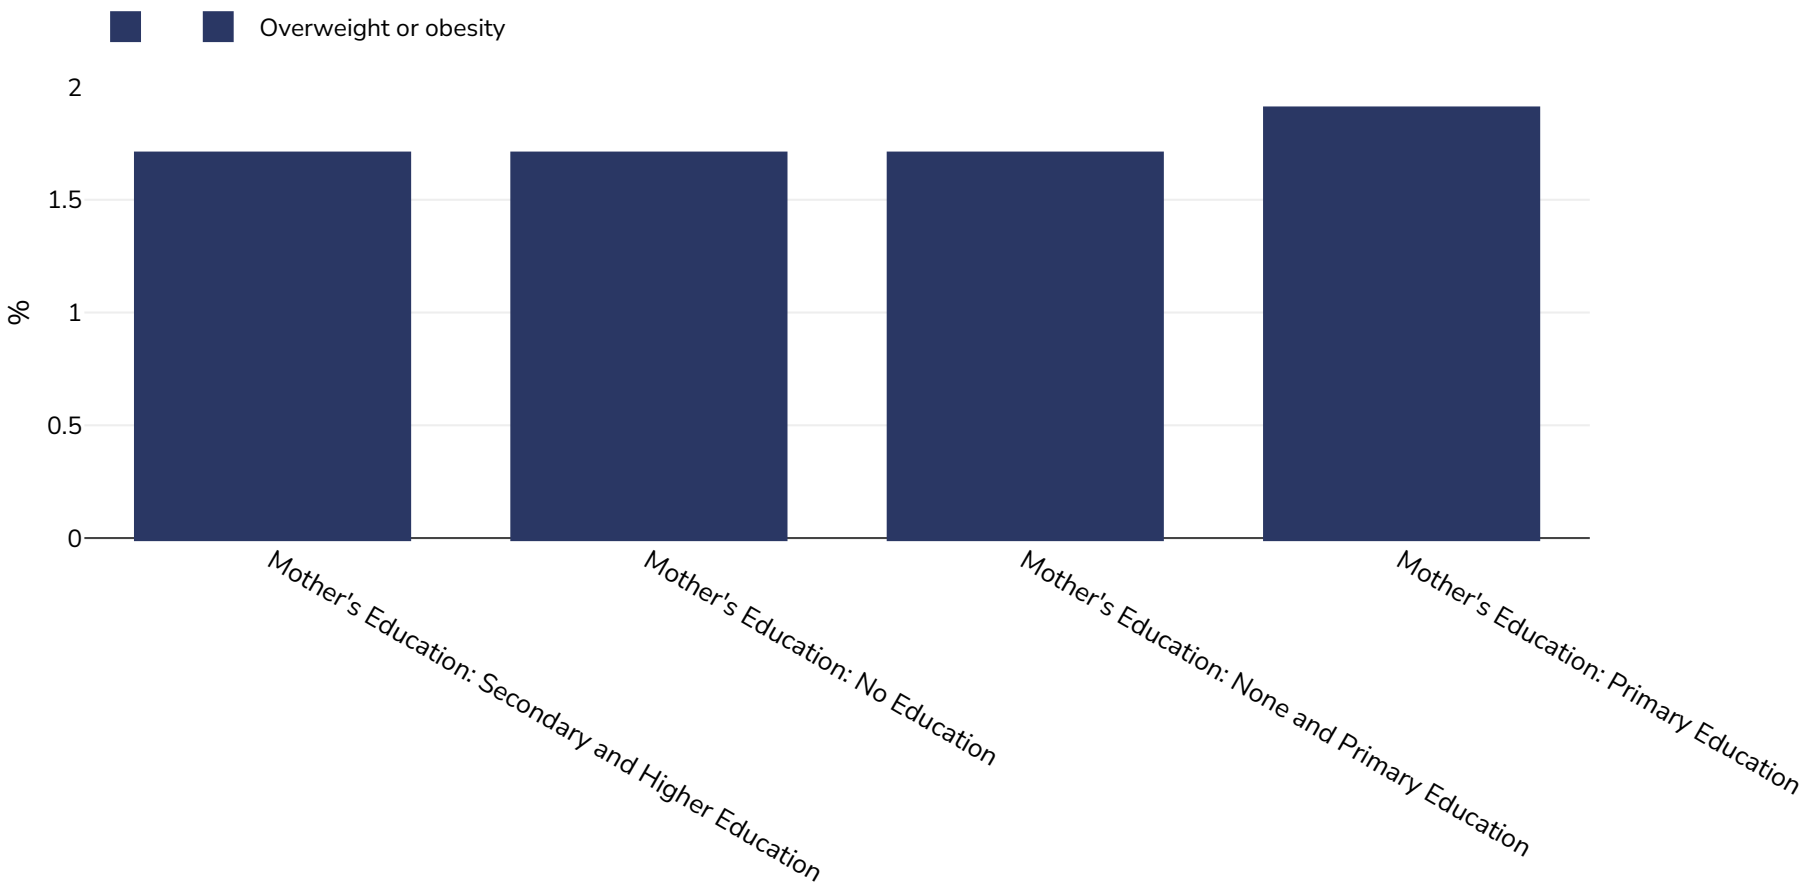

Benin: Overweight/obesity by education

Infants, 2014

Sample size:	11979
References:	MICS: Enquête par grappes à indicateurs multiples 2014, Rapport final , Cotonou, Bénin : Institut national de la statistique et de l'analyse économique
Notes:	UNICEF/WHO/World Bank Joint Child Malnutrition Estimates Expanded Database: Overweight (Survey Estimates), May 2023, New York. For more information about the methodology, please consult https://data.unicef.org/resources/jme-2023-country-consultations/
Definitions:	=>+SD