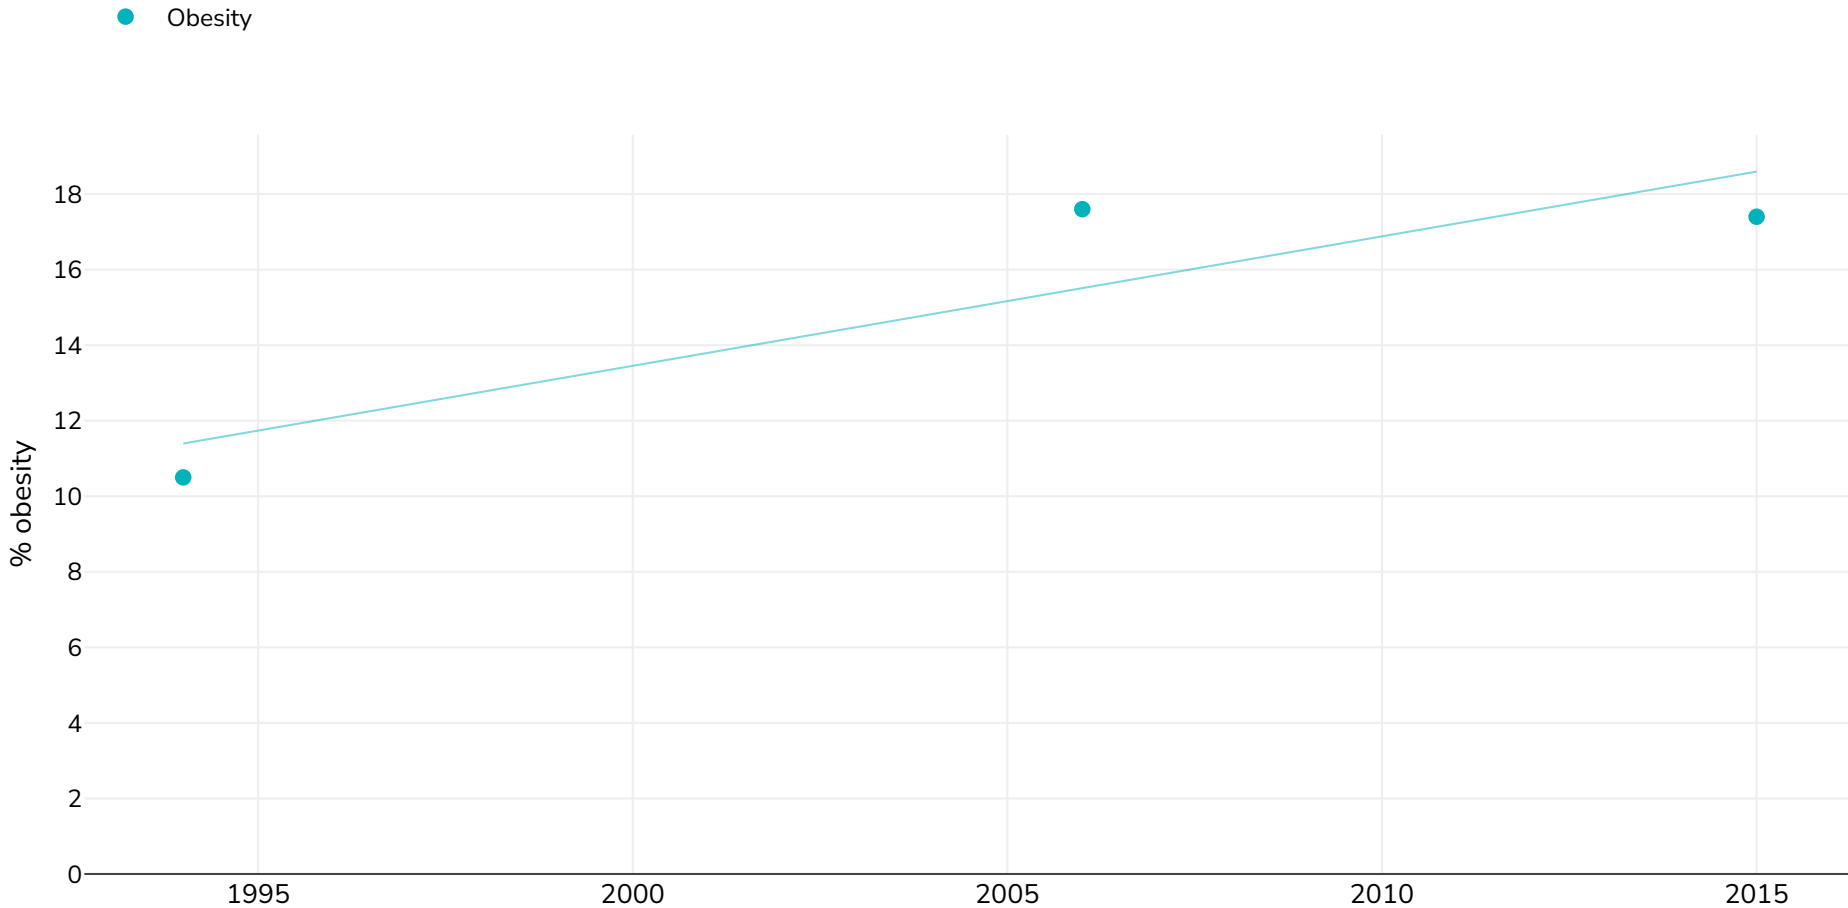

France: % Adults living with obesity in France 1994-2015

Women

Survey type: Measured

References: For full details of references visit <https://data.worldobesity.org/>

Unless otherwise noted, overweight refers to a BMI between 25kg and 29.9kg/m², obesity refers to a BMI greater than 30kg/m².

Different methodologies may have been used to collect this data and so data from different surveys may not be strictly comparable. Please check with original data sources for methodologies used.